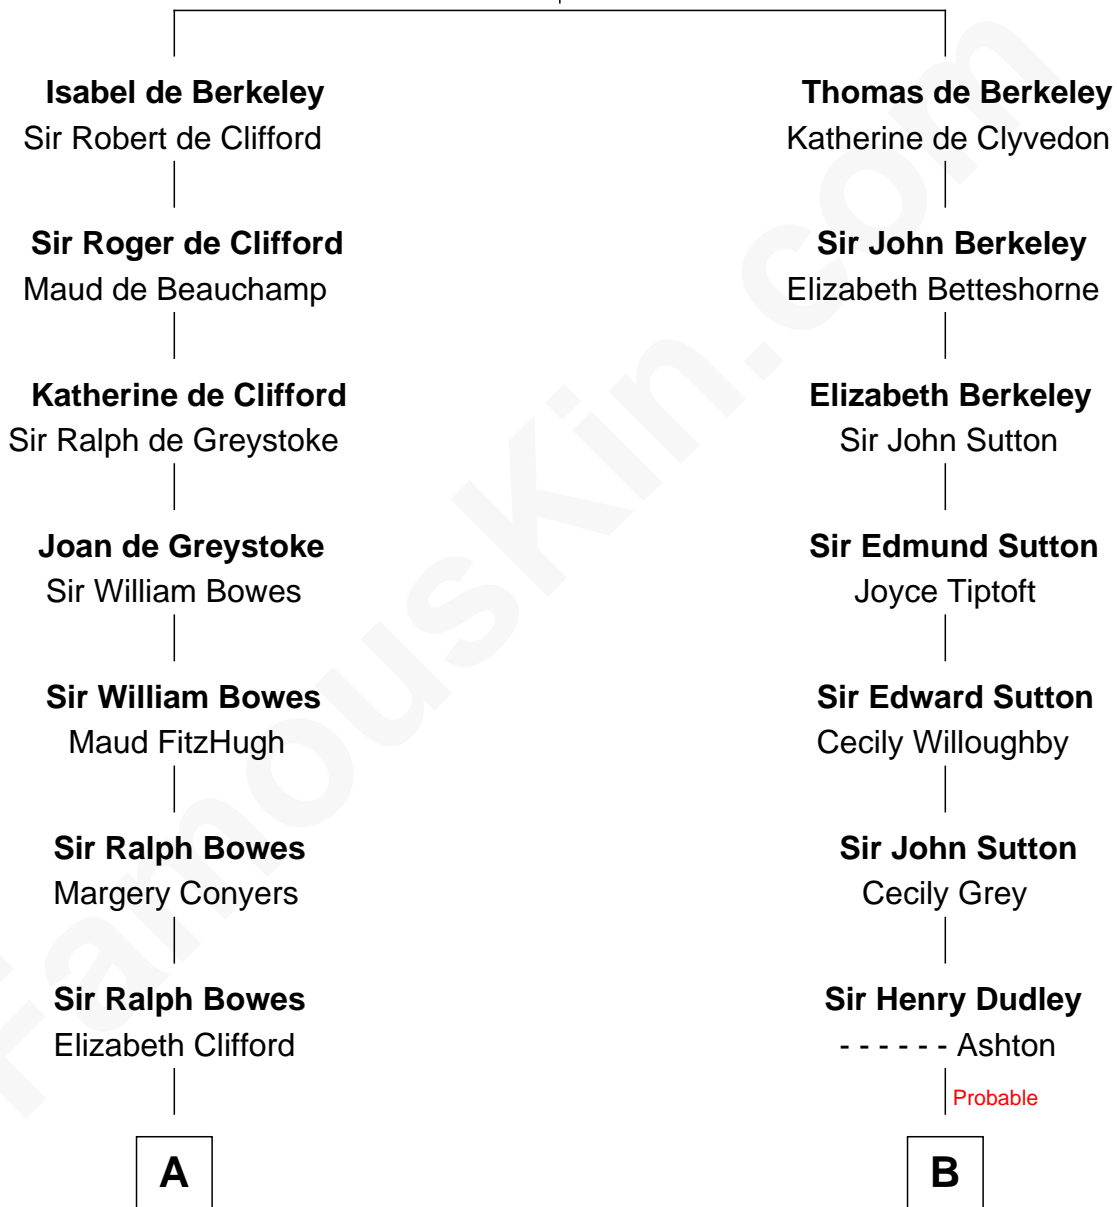

FamousKin.com

Relationship Chart of

Sandra Day O'Connor

First Female U.S. Supreme Court Justice

13th cousin 7 times removed of

Bathsheba (Ruggles) Spooner

First woman executed for murder in U.S. by non-British government

Sir Maurice de Berkeley

Eve la Zouche

C

—
Hollis Day

Eliza L. Flanders

—
Henry Clay Day

Alice Edith Hilton

—
Henry R. Day

Ada Mae Wilkey

—
Sandra Day O'Connor

U.S. Supreme Court Justice

FamousKin.com