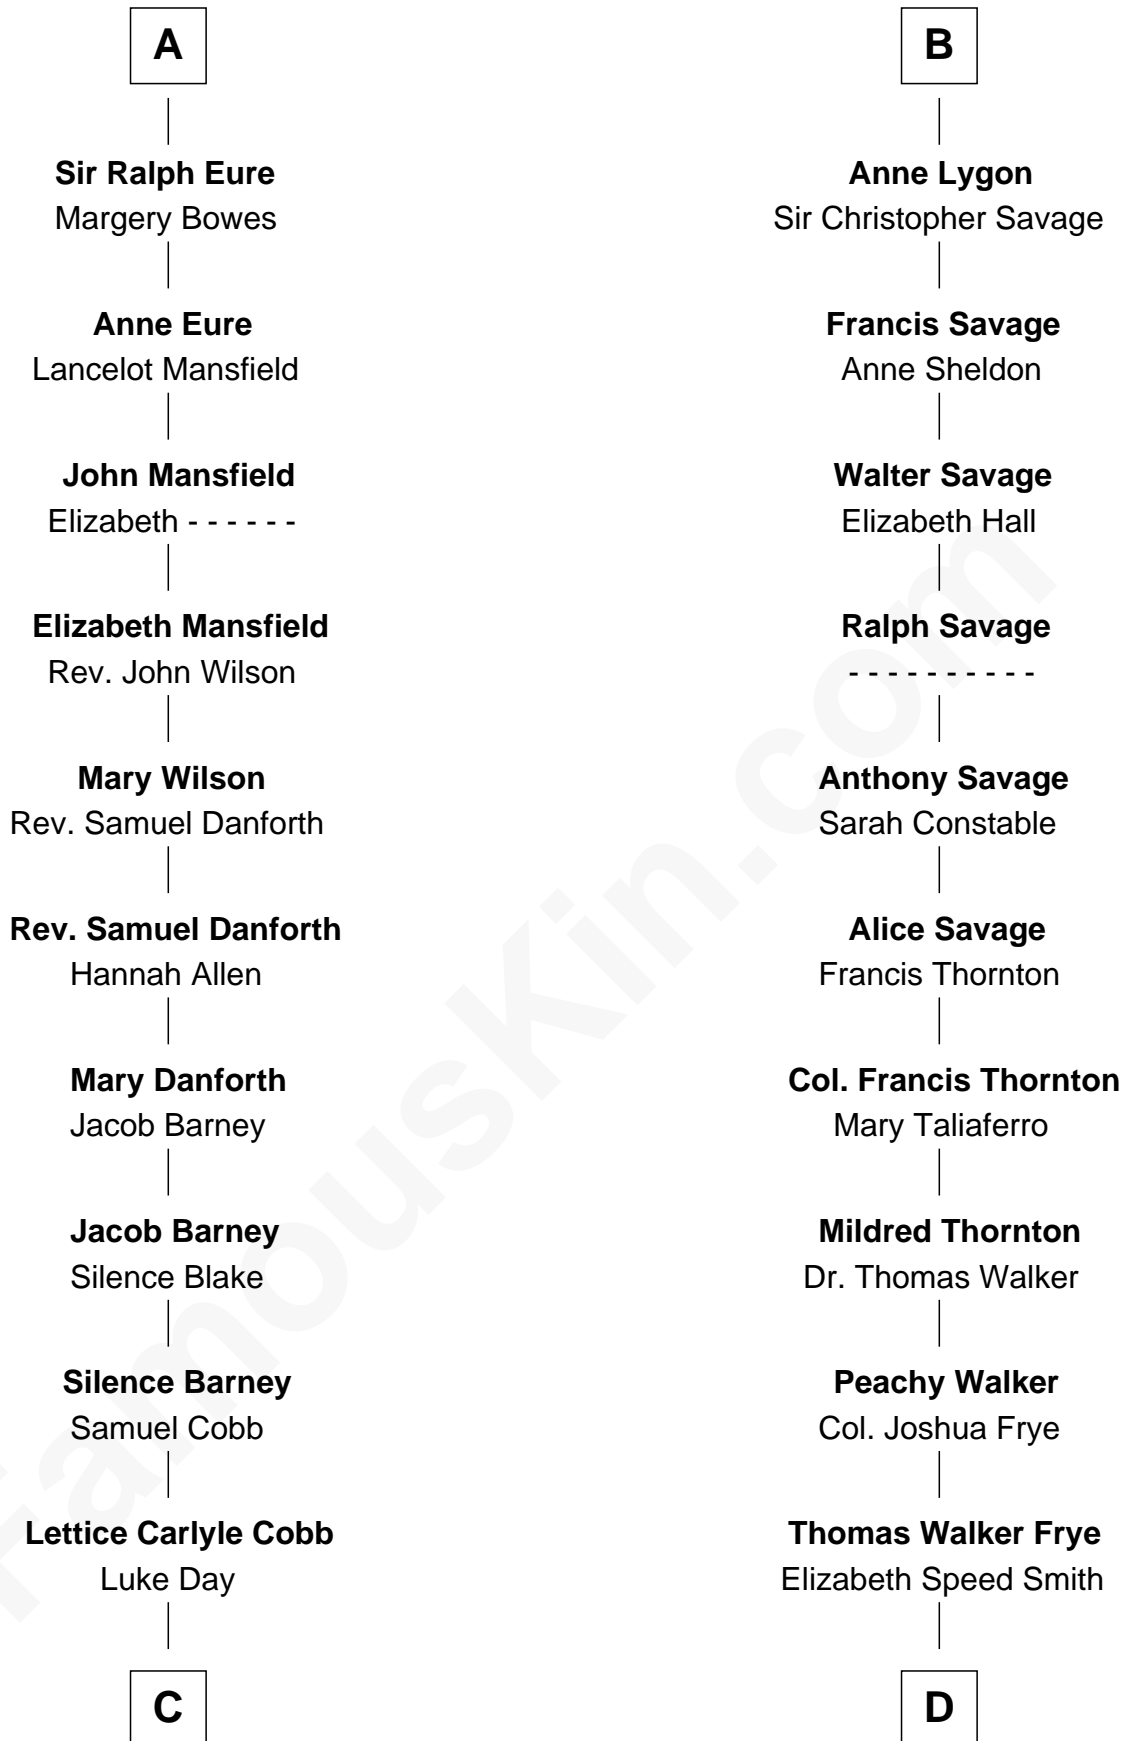

FamousKin.com

Relationship Chart of

Sandra Day O'Connor

First Female U.S. Supreme Court Justice

20th cousin of

Adlai Stevenson II

31st Governor of Illinois

C

Hollis Day

Eliza L. Flanders

Henry Clay Day

Alice Edith Hilton

Henry R. Day

Ada Mae Wilkey

Sandra Day O'Connor

U.S. Supreme Court Justice

D

Mary Peachy Frye

Rev. Lewis Warner Green

Letitia Green

Adlai Ewing Stevenson

Lewis Green Stevenson

Helen Louise Davis

Adlai Stevenson II