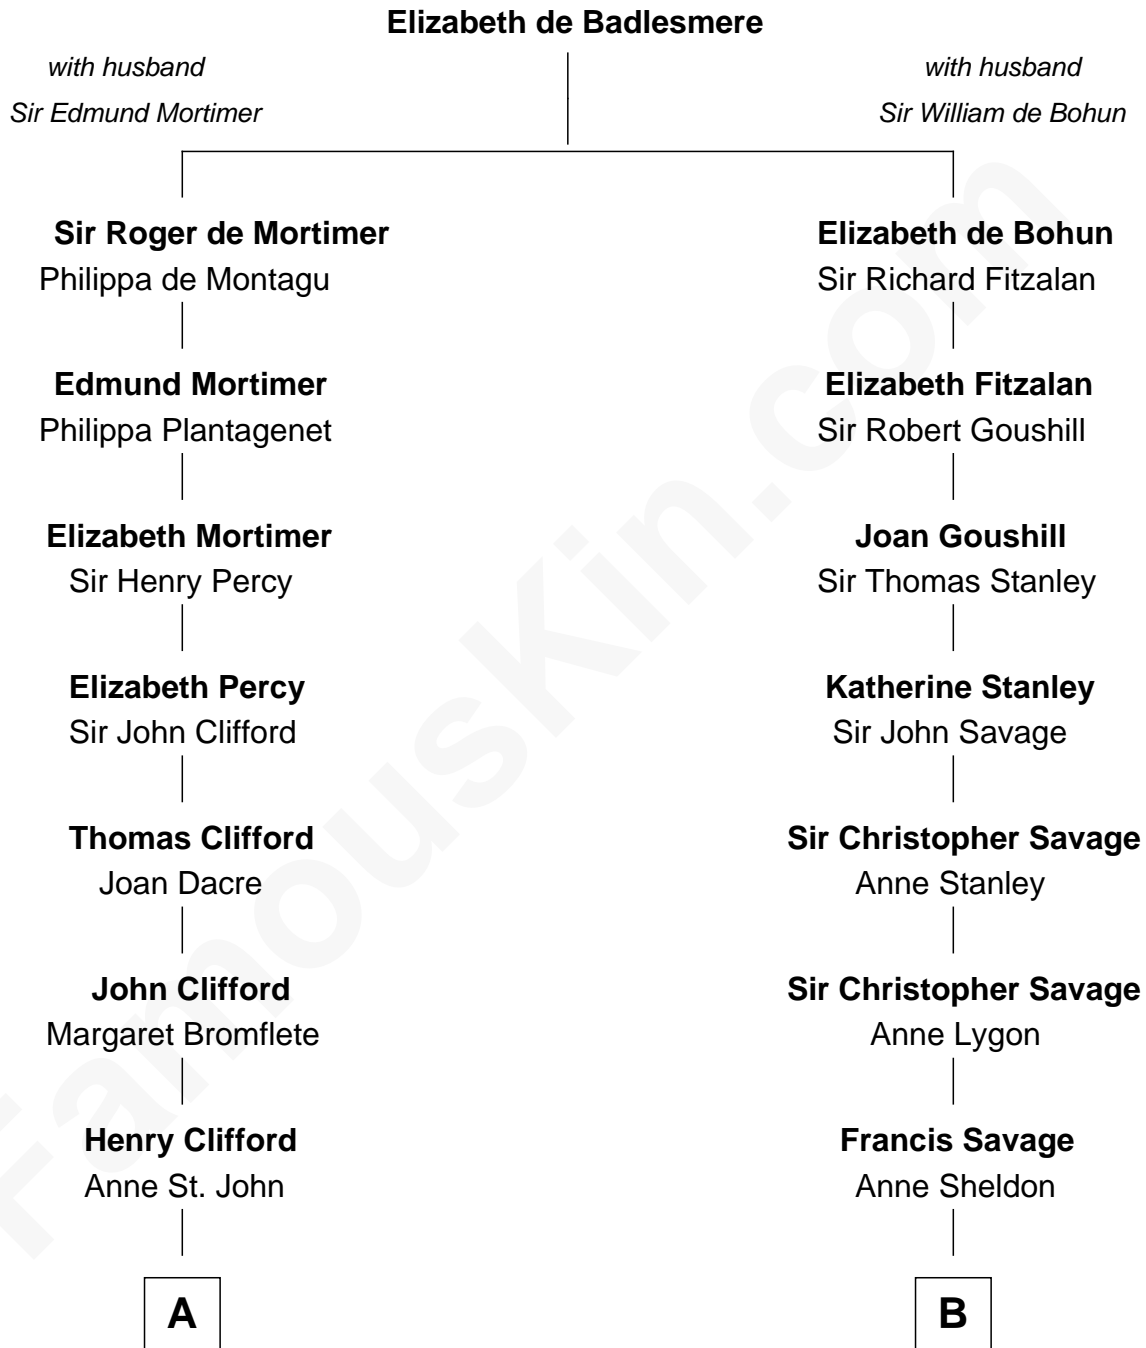

FamousKin.com

Relationship Chart of

Sandra Day O'Connor

First Female U.S. Supreme Court Justice

18th cousin 3 times removed of

Adlai Stevenson II

31st Governor of Illinois

C

Lettice Carlyle Cobb

Luke Day

Hollis Day

Eliza L. Flanders

Henry Clay Day

Alice Edith Hilton

Henry R. Day

Ada Mae Wilkey