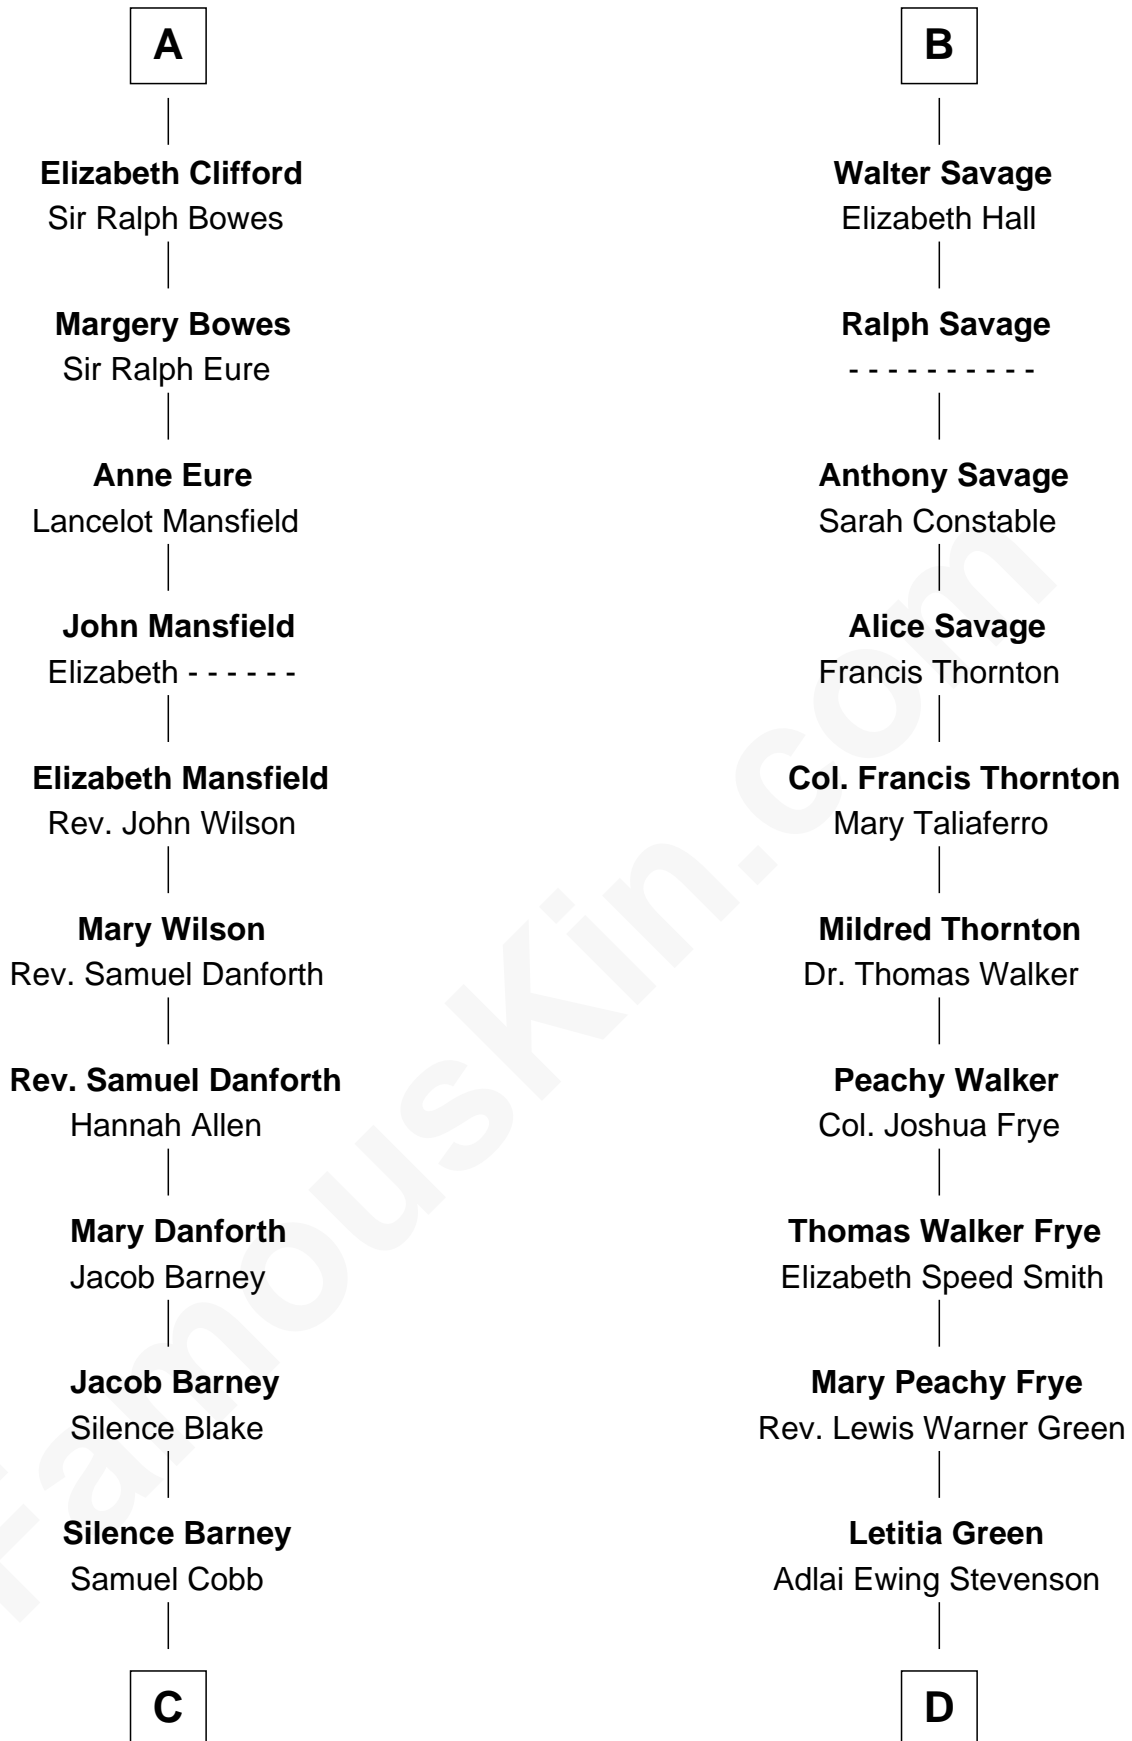

FamousKin.com

Relationship Chart of

Sandra Day O'Connor

First Female U.S. Supreme Court Justice

18th cousin 3 times removed of

Adlai Stevenson II

31st Governor of Illinois

C

Lettice Carlyle Cobb

Luke Day

Hollis Day

Eliza L. Flanders

Henry Clay Day

Alice Edith Hilton

Henry R. Day

Ada Mae Wilkey

Sandra Day O'Connor

U.S. Supreme Court Justice

D

Lewis Green Stevenson

Helen Louise Davis

Adlai Stevenson II

31st Governor of Illinois

FamousKin.com