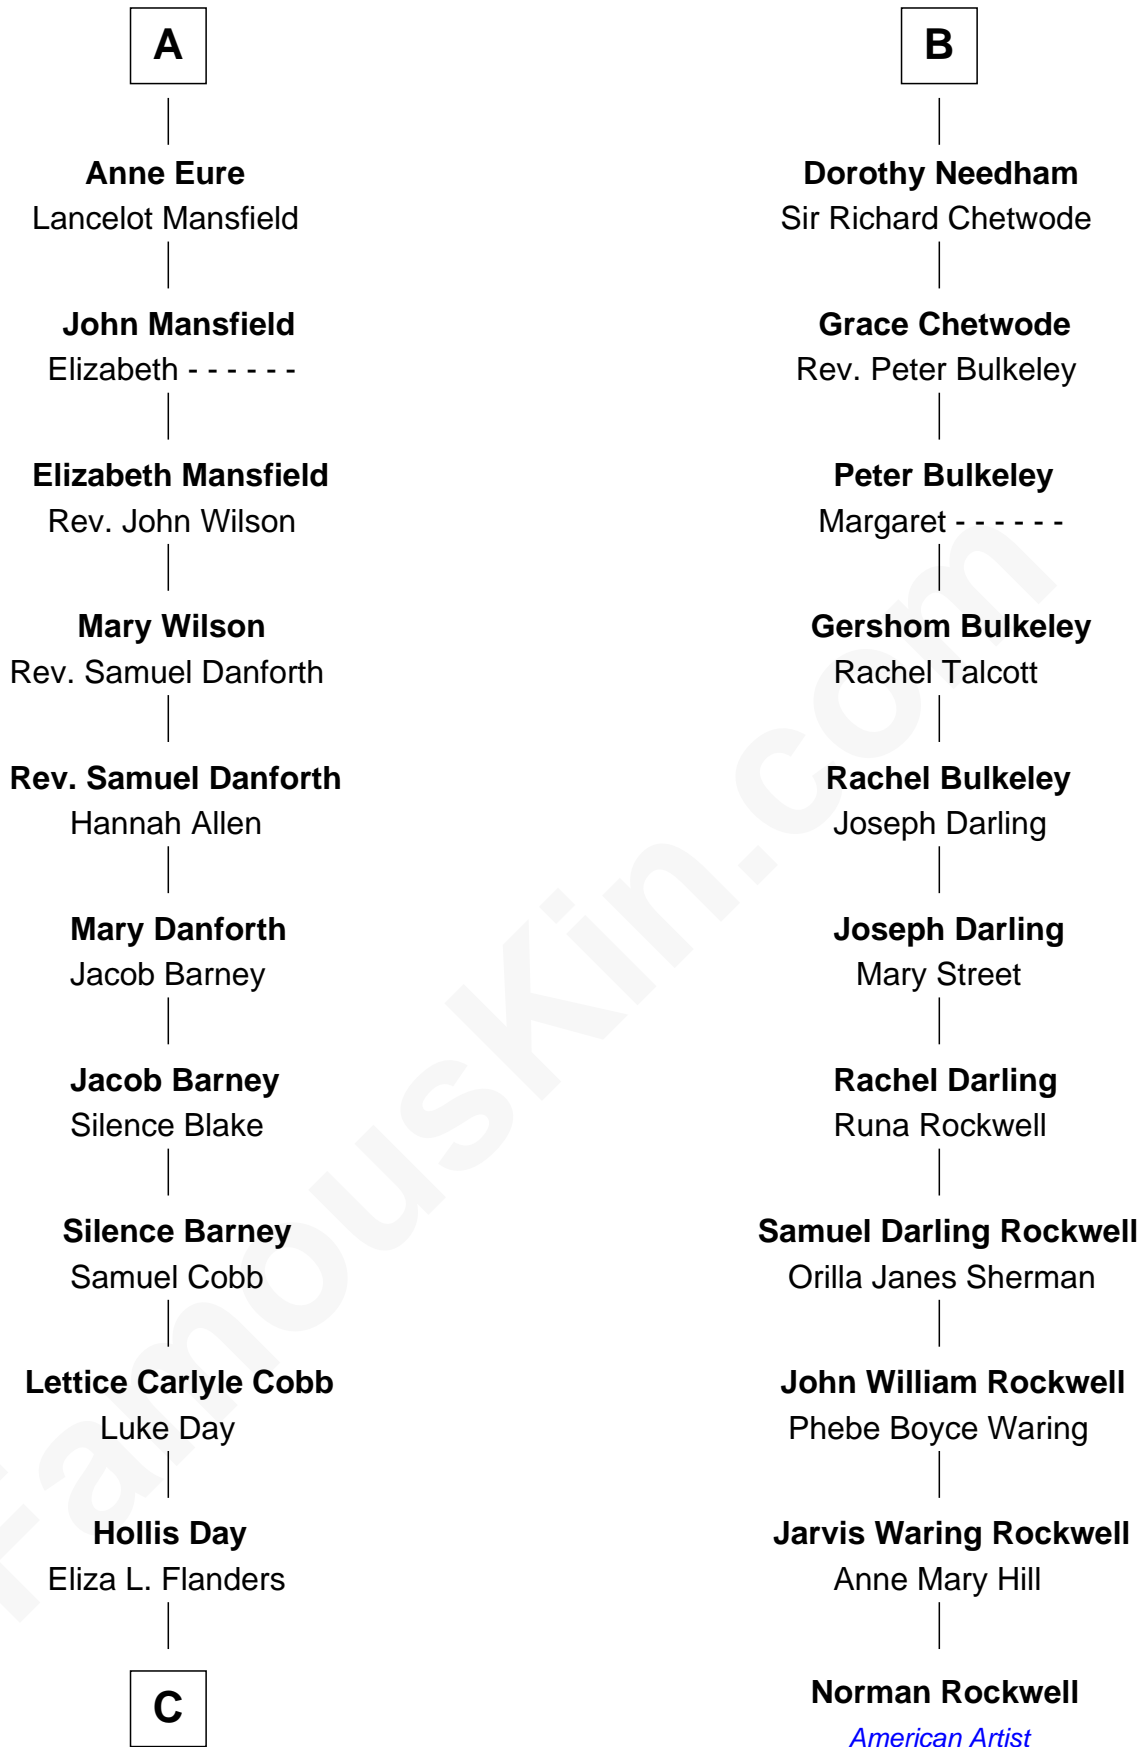

FamousKin.com

Relationship Chart of

Sandra Day O'Connor

First Female U.S. Supreme Court Justice

17th cousin 2 times removed of

Norman Rockwell

American Artist

Sir Thomas de Beauchamp

Katherine de Mortimer

C

Henry Clay Day
Alice Edith Hilton

Henry R. Day
Ada Mae Wilkey

Sandra Day O'Connor
U.S. Supreme Court Justice

FamousKin.com