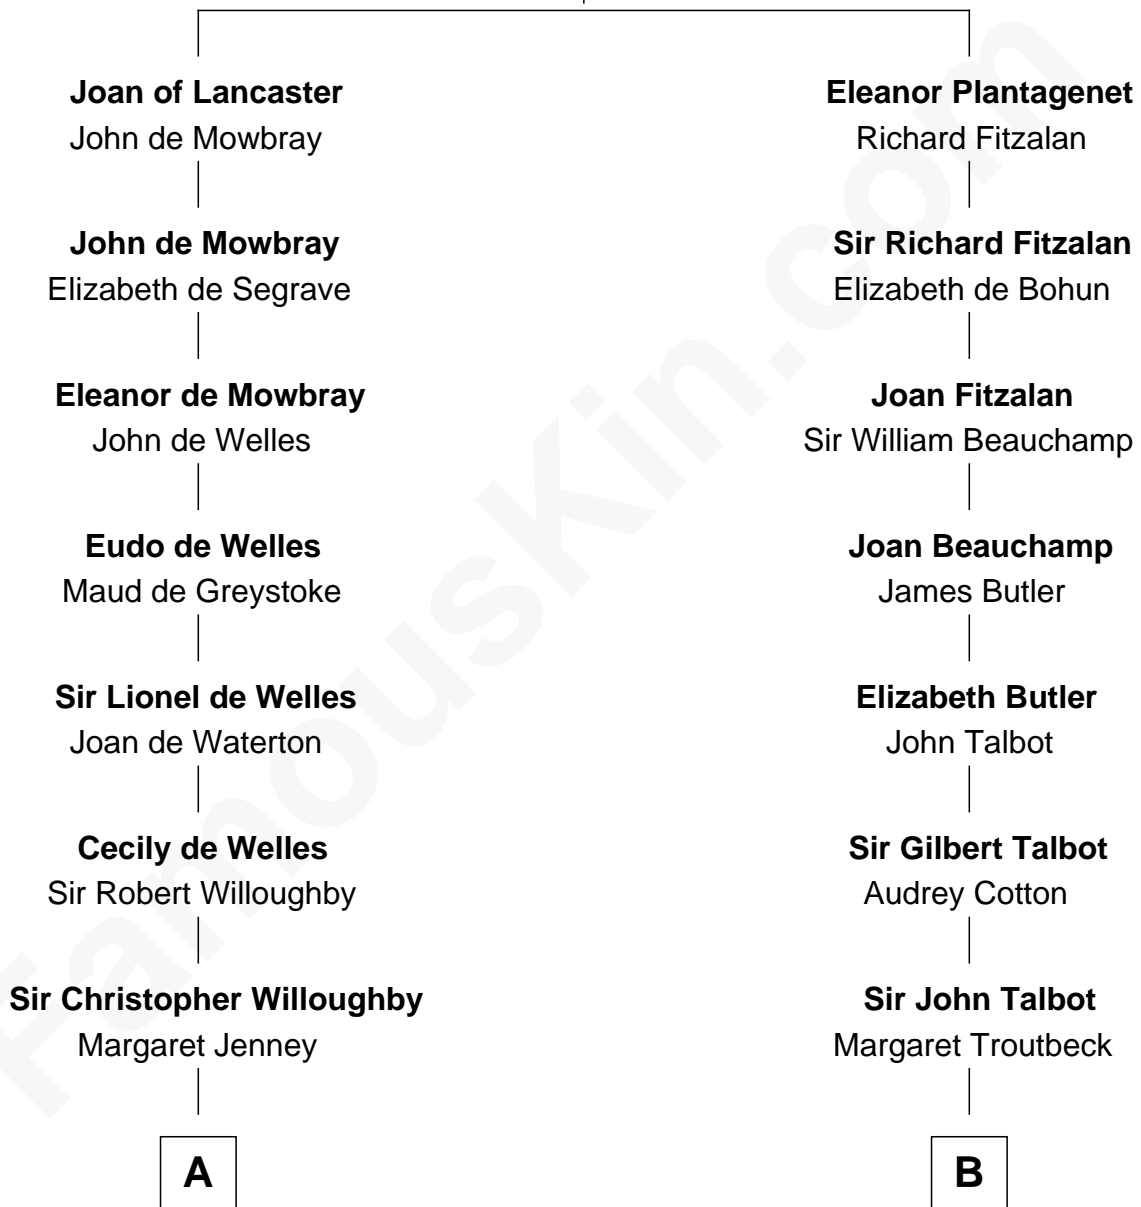

FamousKin.com

Relationship Chart of

Sandra Day O'Connor

First Female U.S. Supreme Court Justice

19th cousin 2 times removed of

Norman Rockwell
American Artist

Henry Plantagenet
Maud de Chaworth

C

Lettice Carlyle Cobb

Luke Day

Hollis Day

Eliza L. Flanders

Henry Clay Day

Alice Edith Hilton

Henry R. Day

Ada Mae Wilkey