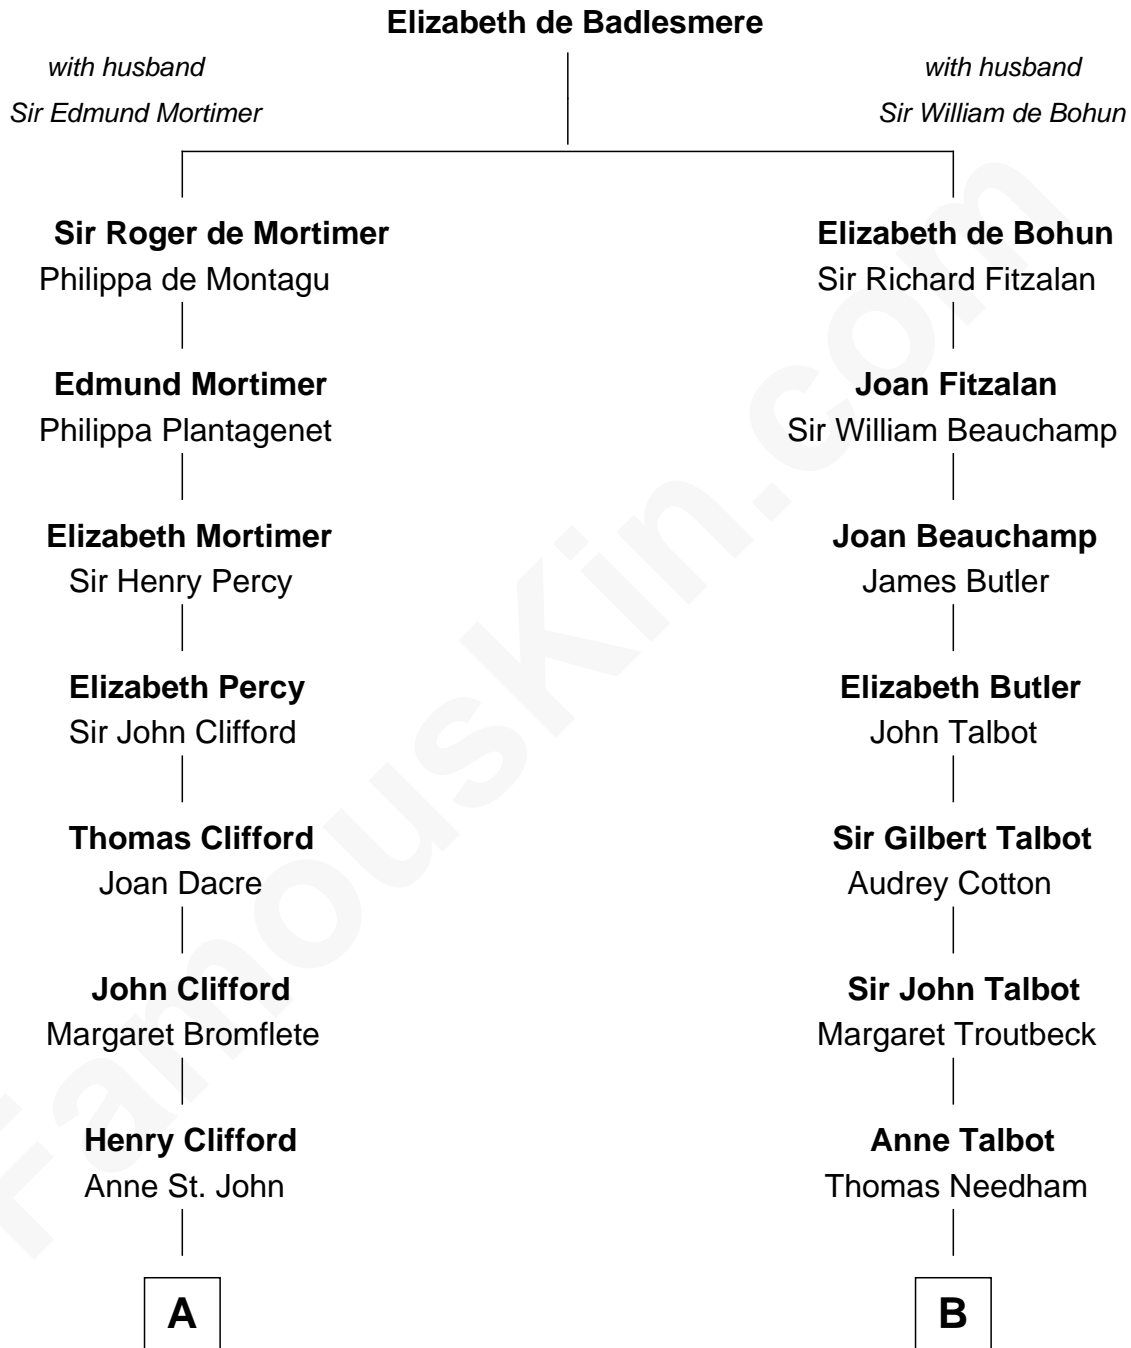

FamousKin.com

Relationship Chart of

Sandra Day O'Connor

First Female U.S. Supreme Court Justice

18th cousin 3 times removed of

Norman Rockwell

American Artist

C

Lettice Carlyle Cobb

Luke Day

Hollis Day

Eliza L. Flanders

Henry Clay Day

Alice Edith Hilton

Henry R. Day

Ada Mae Wilkey