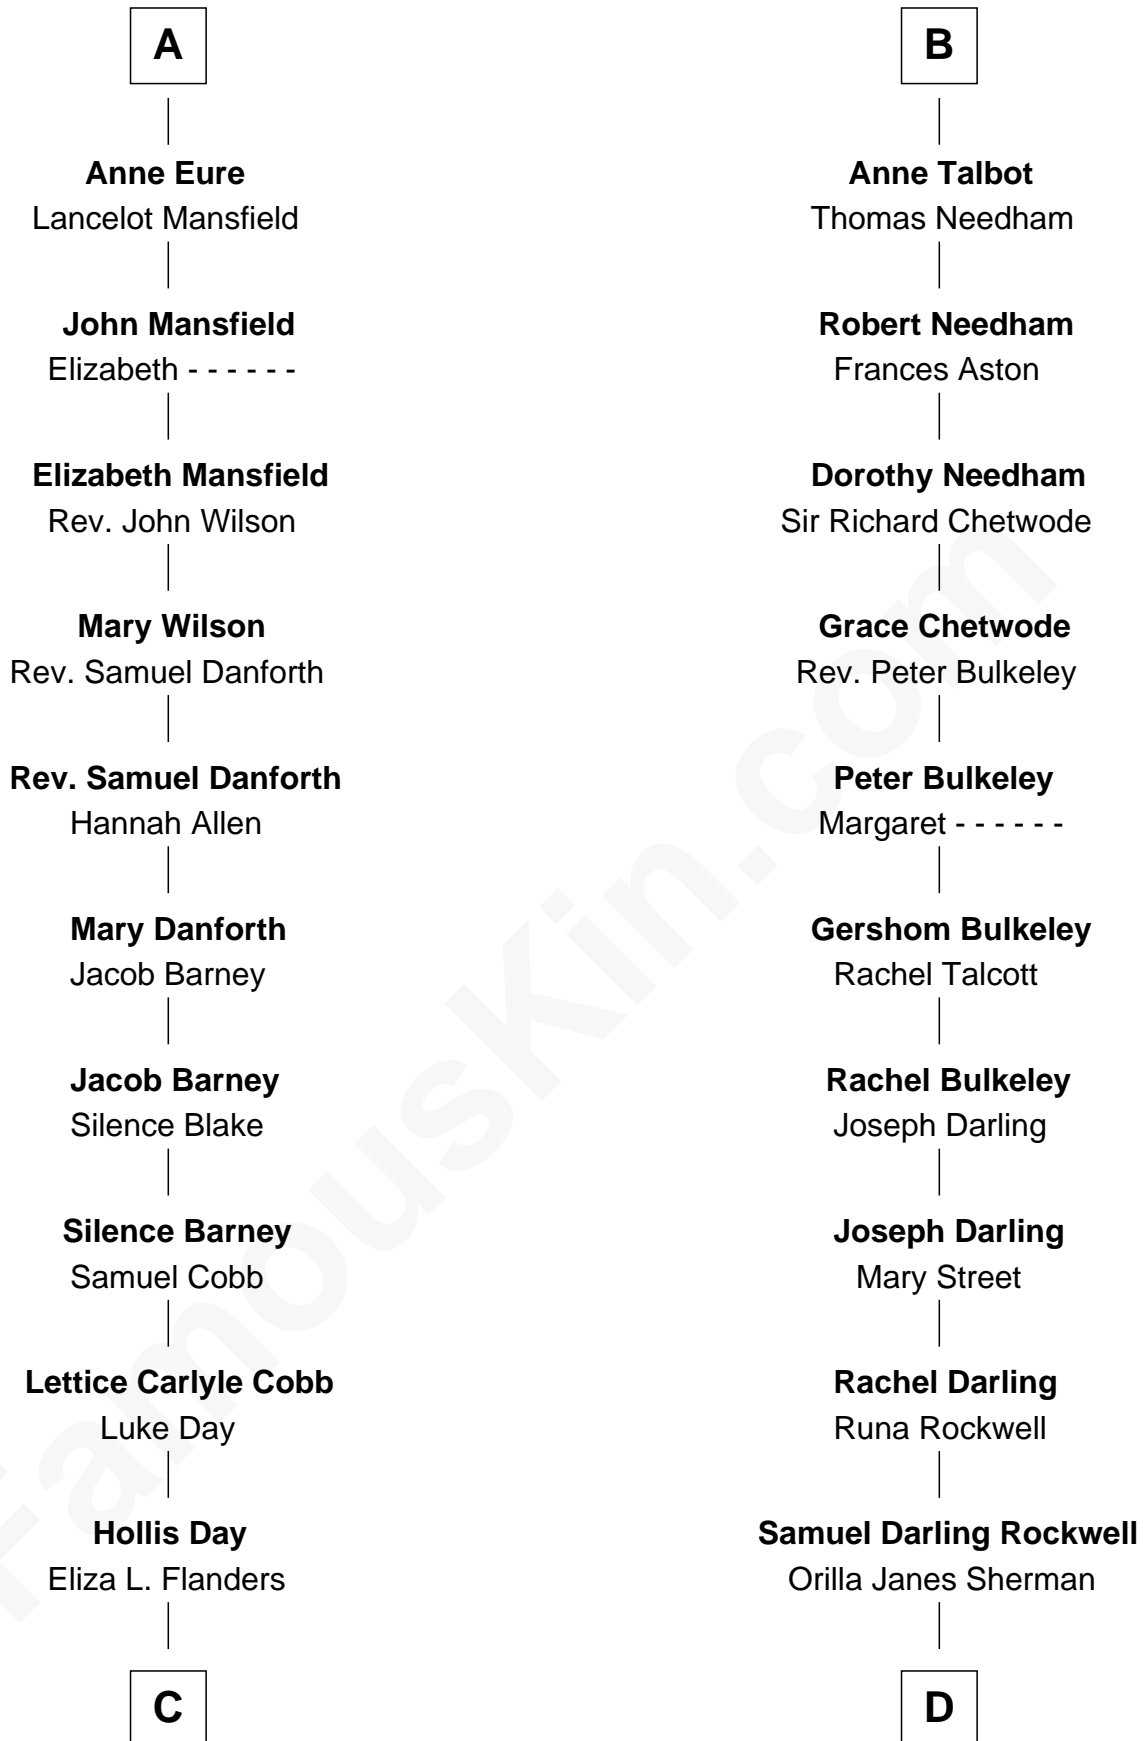

FamousKin.com

Relationship Chart of

Sandra Day O'Connor

First Female U.S. Supreme Court Justice

19th cousin of

Norman Rockwell

American Artist

Edmund Fitzalan

Alice de Warenne

C

Henry Clay Day
Alice Edith Hilton

Henry R. Day
Ada Mae Wilkey

Sandra Day O'Connor
U.S. Supreme Court Justice

D

John William Rockwell
Phebe Boyce Waring

Jarvis Waring Rockwell
Anne Mary Hill

Norman Rockwell
American Artist

FamousKin.com