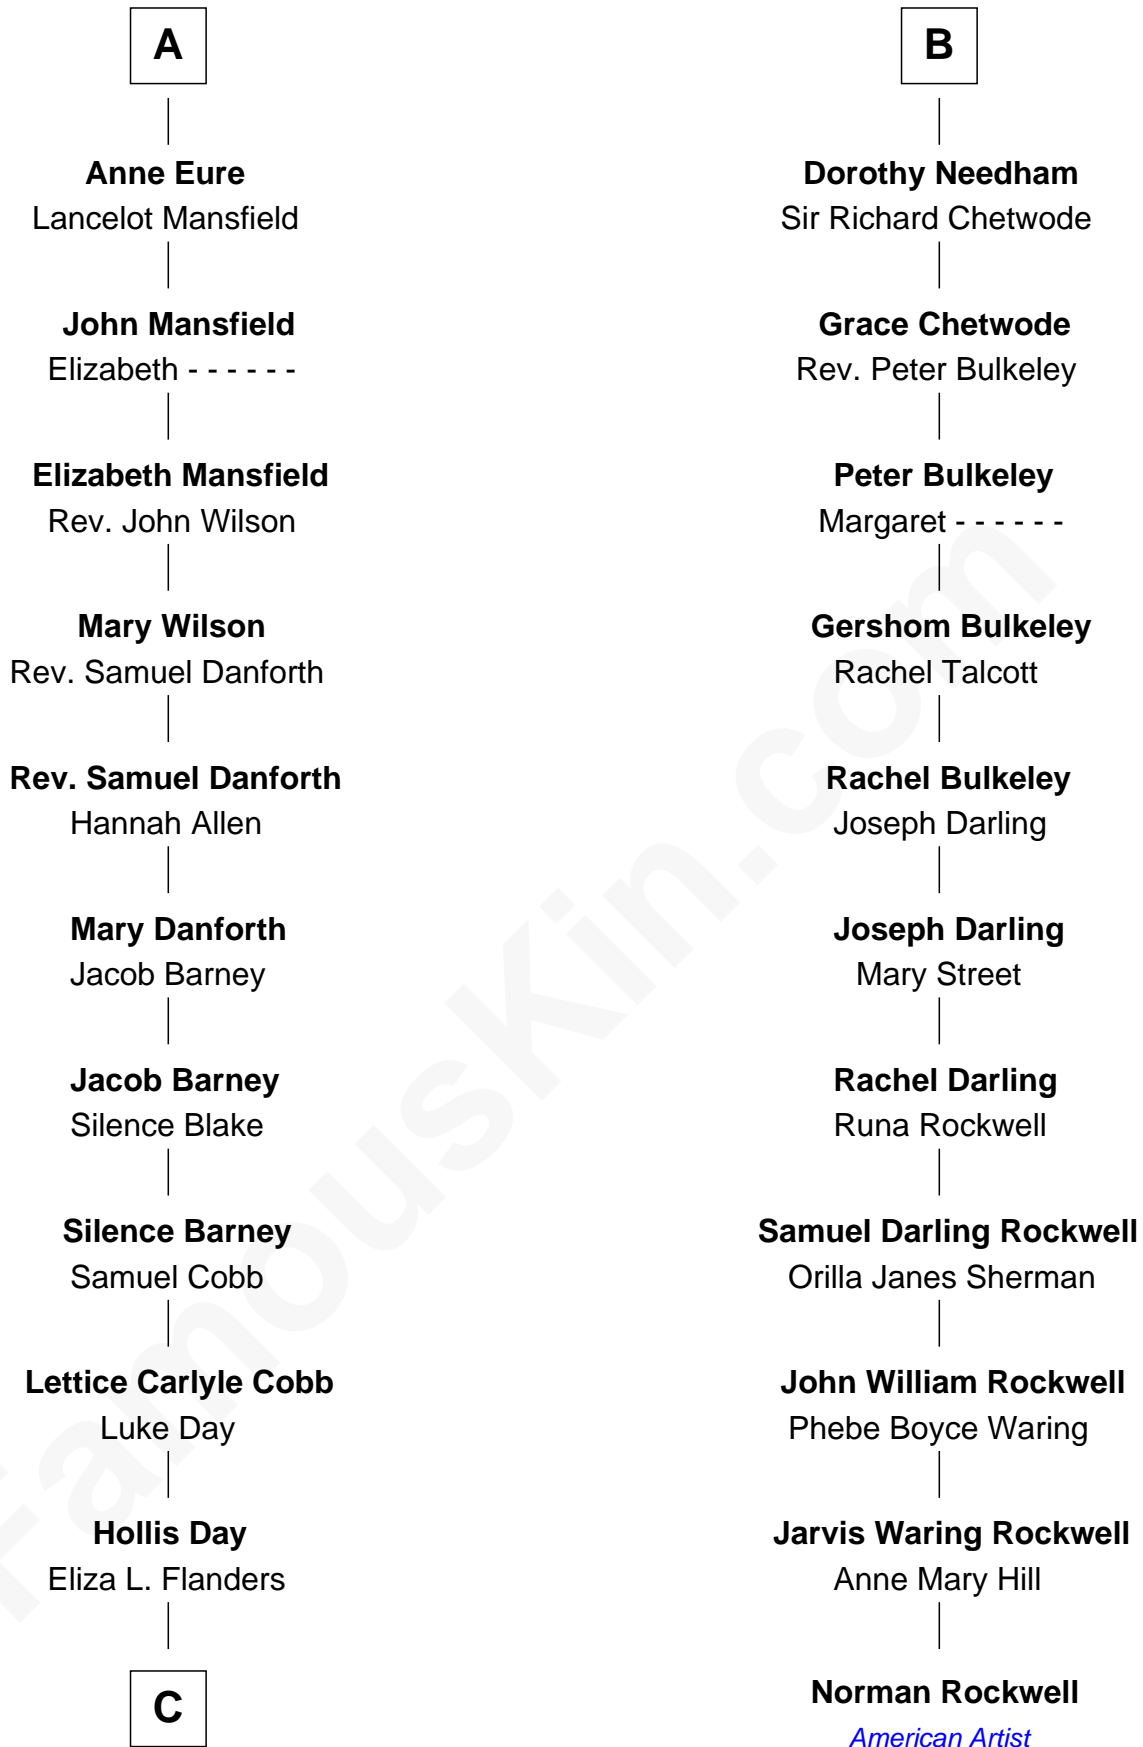

## Relationship Chart of

### Sandra Day O'Connor

*First Female U.S. Supreme Court Justice*

17th cousin 2 times removed of

**Norman Rockwell**  
*American Artist*

**John de Welles**  
Maud de Roos

**C**

Henry Clay Day  
Alice Edith Hilton