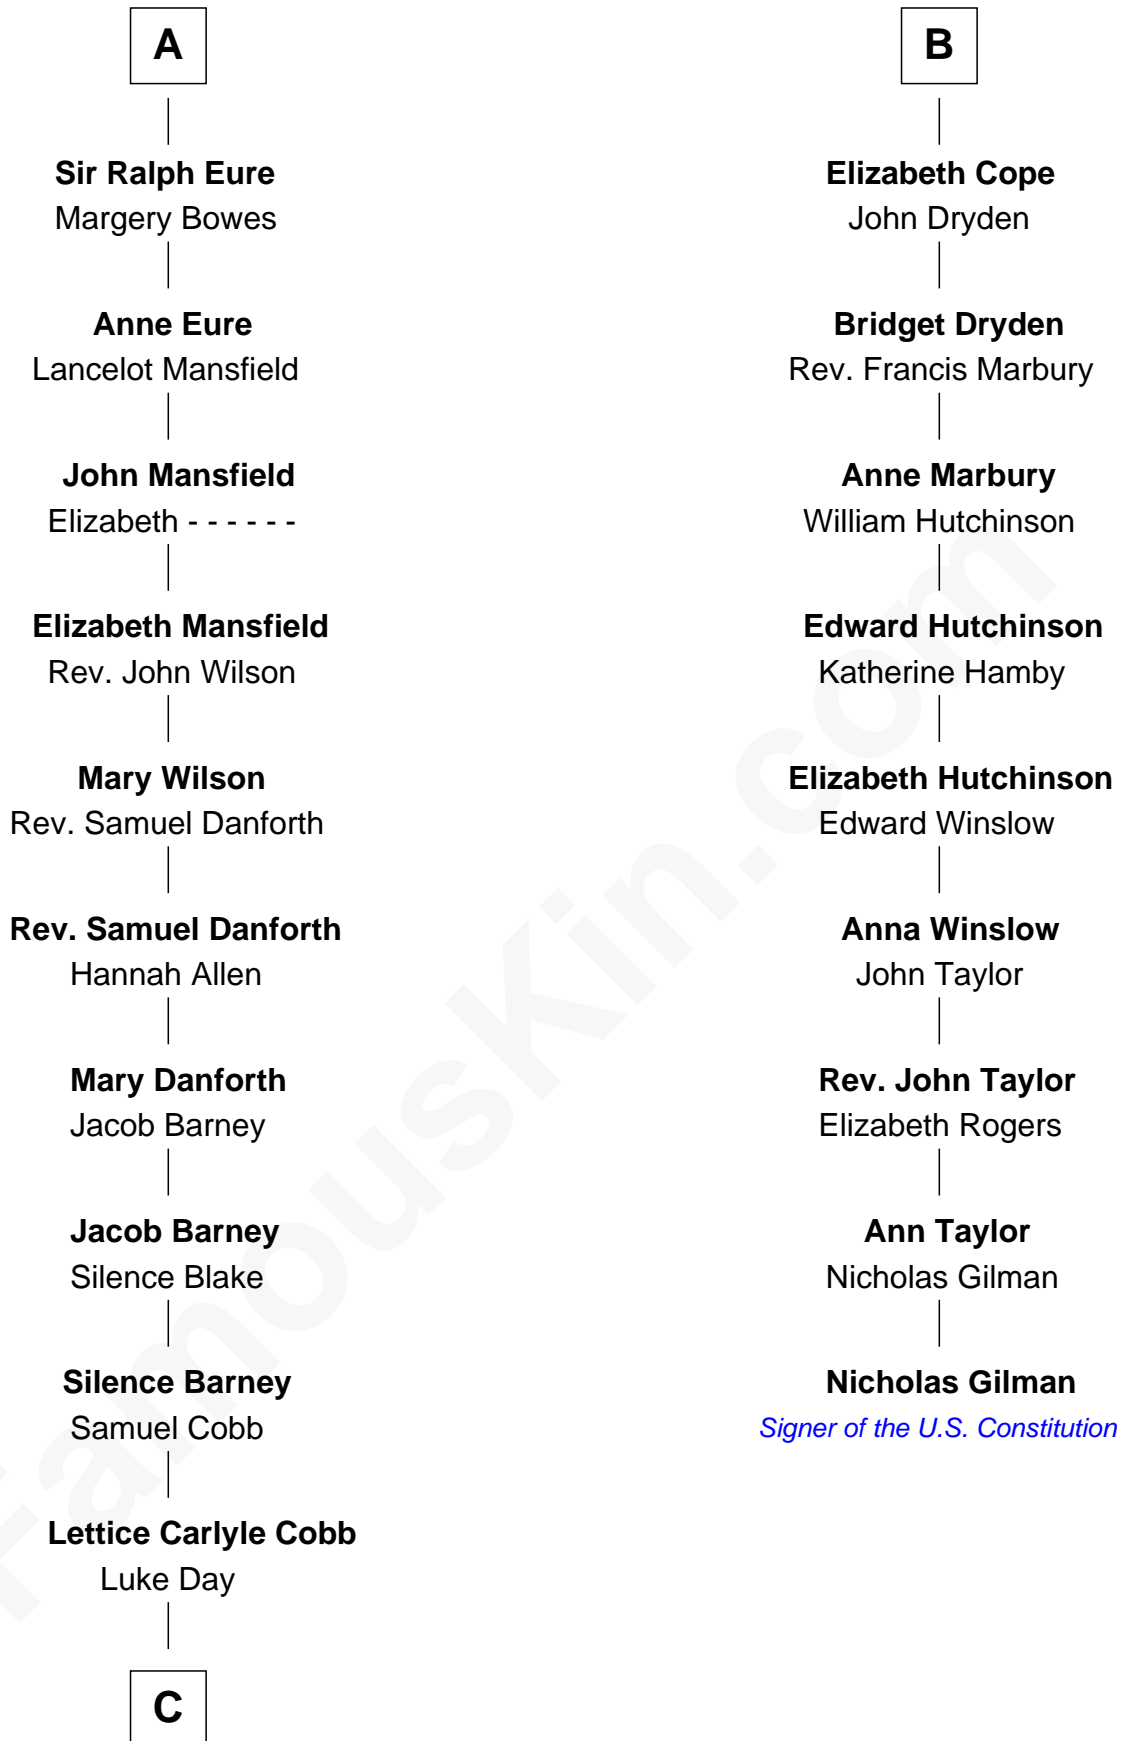

## Relationship Chart of

### Sandra Day O'Connor

*First Female U.S. Supreme Court Justice*

15th cousin 5 times removed of

**Nicholas Gilman**

*Signer of the U.S. Constitution*

**C**

—  
**Hollis Day**

Eliza L. Flanders