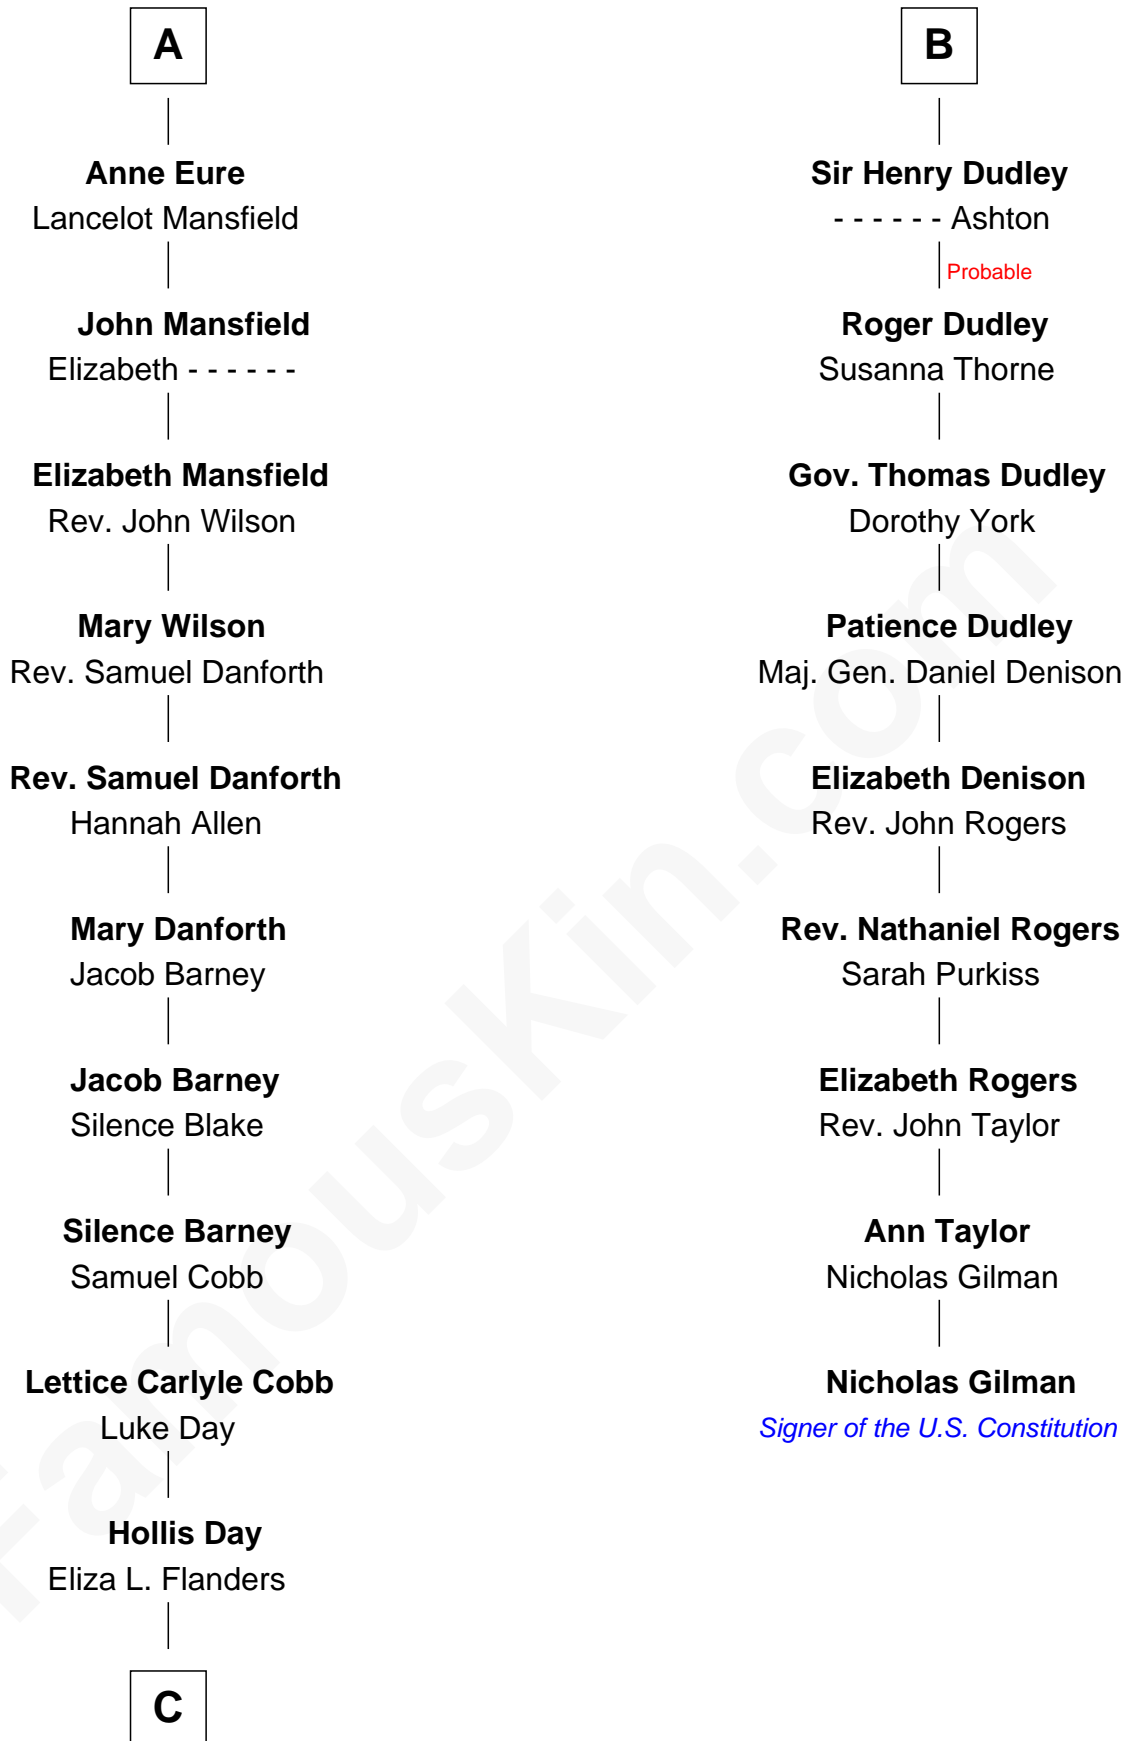

FamousKin.com

Relationship Chart of

Sandra Day O'Connor

First Female U.S. Supreme Court Justice

15th cousin 4 times removed of

Nicholas Gilman

Signer of the U.S. Constitution

Edmund Fitzalan

Alice de Warenne

C

Henry Clay Day
Alice Edith Hilton

Henry R. Day
Ada Mae Wilkey

Sandra Day O'Connor
U.S. Supreme Court Justice

FamousKin.com