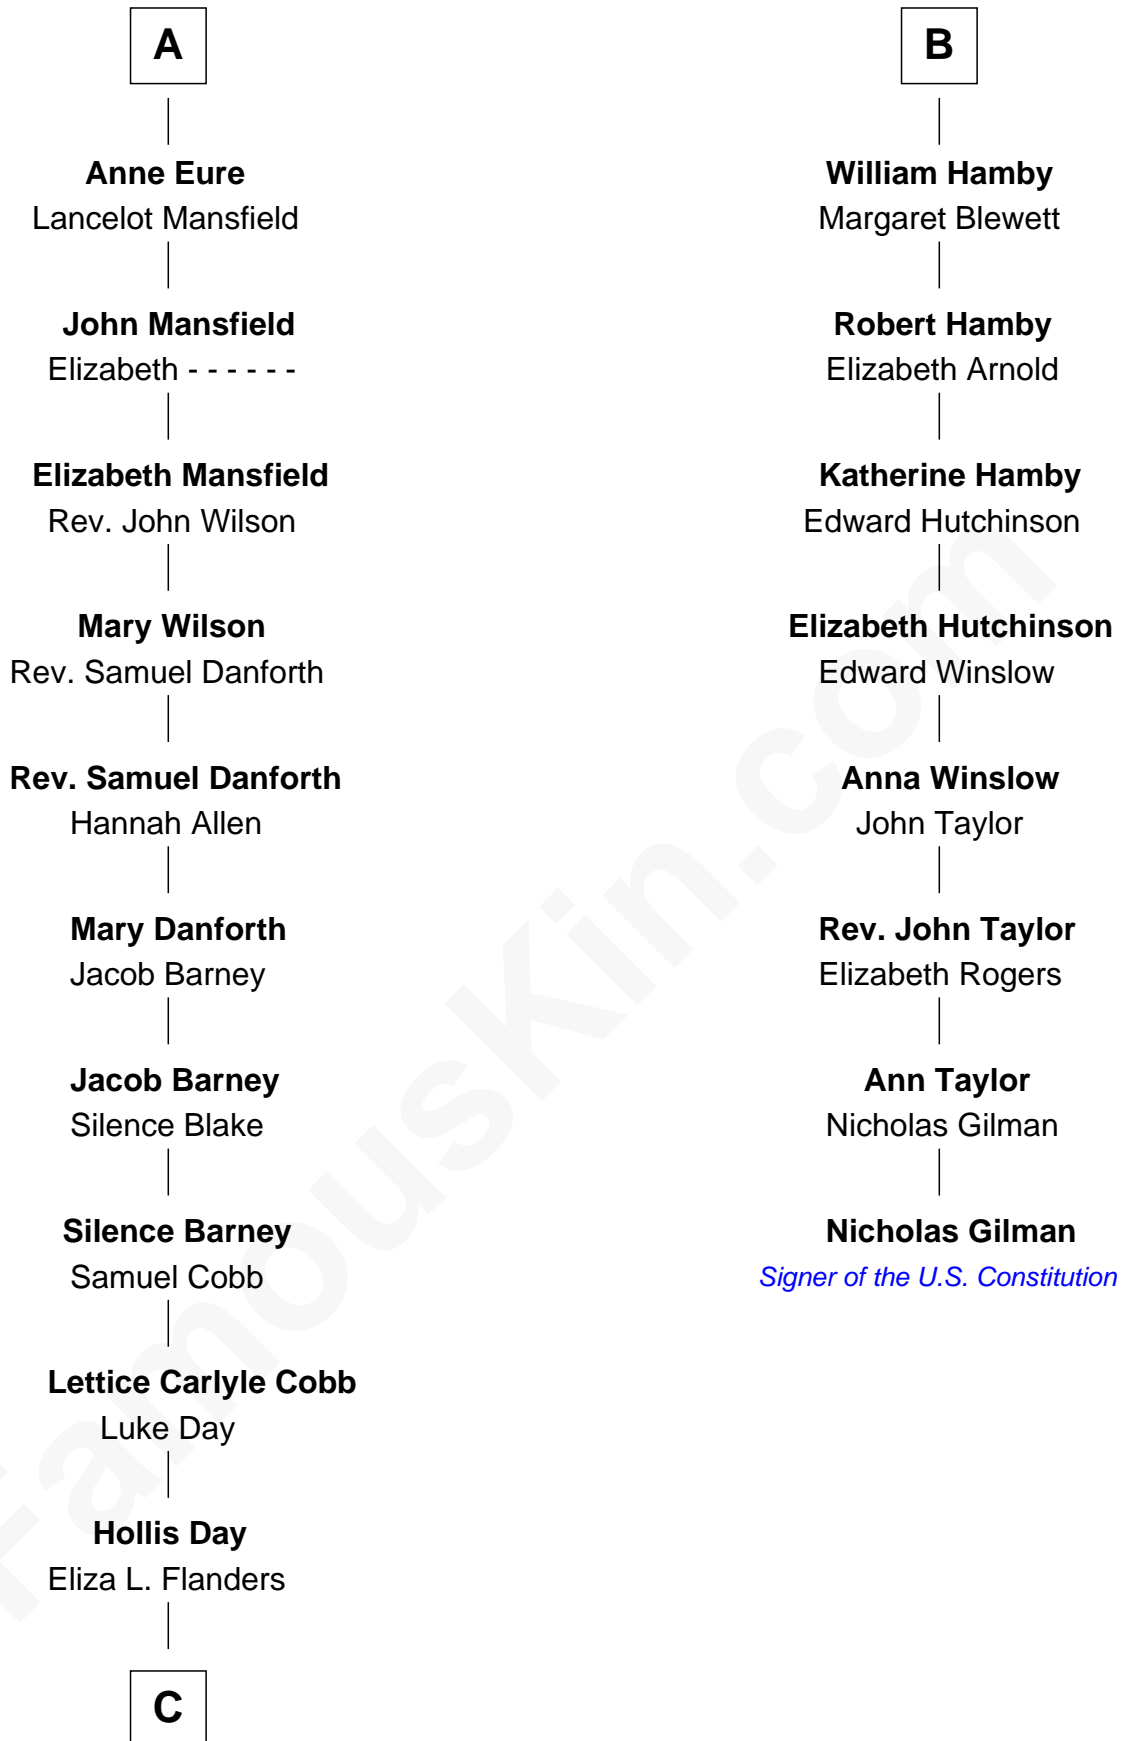

FamousKin.com

Relationship Chart of

Sandra Day O'Connor

First Female U.S. Supreme Court Justice

14th cousin 5 times removed of

Nicholas Gilman

Signer of the U.S. Constitution

C

Henry Clay Day
Alice Edith Hilton

Henry R. Day
Ada Mae Wilkey

Sandra Day O'Connor
U.S. Supreme Court Justice

FamousKin.com