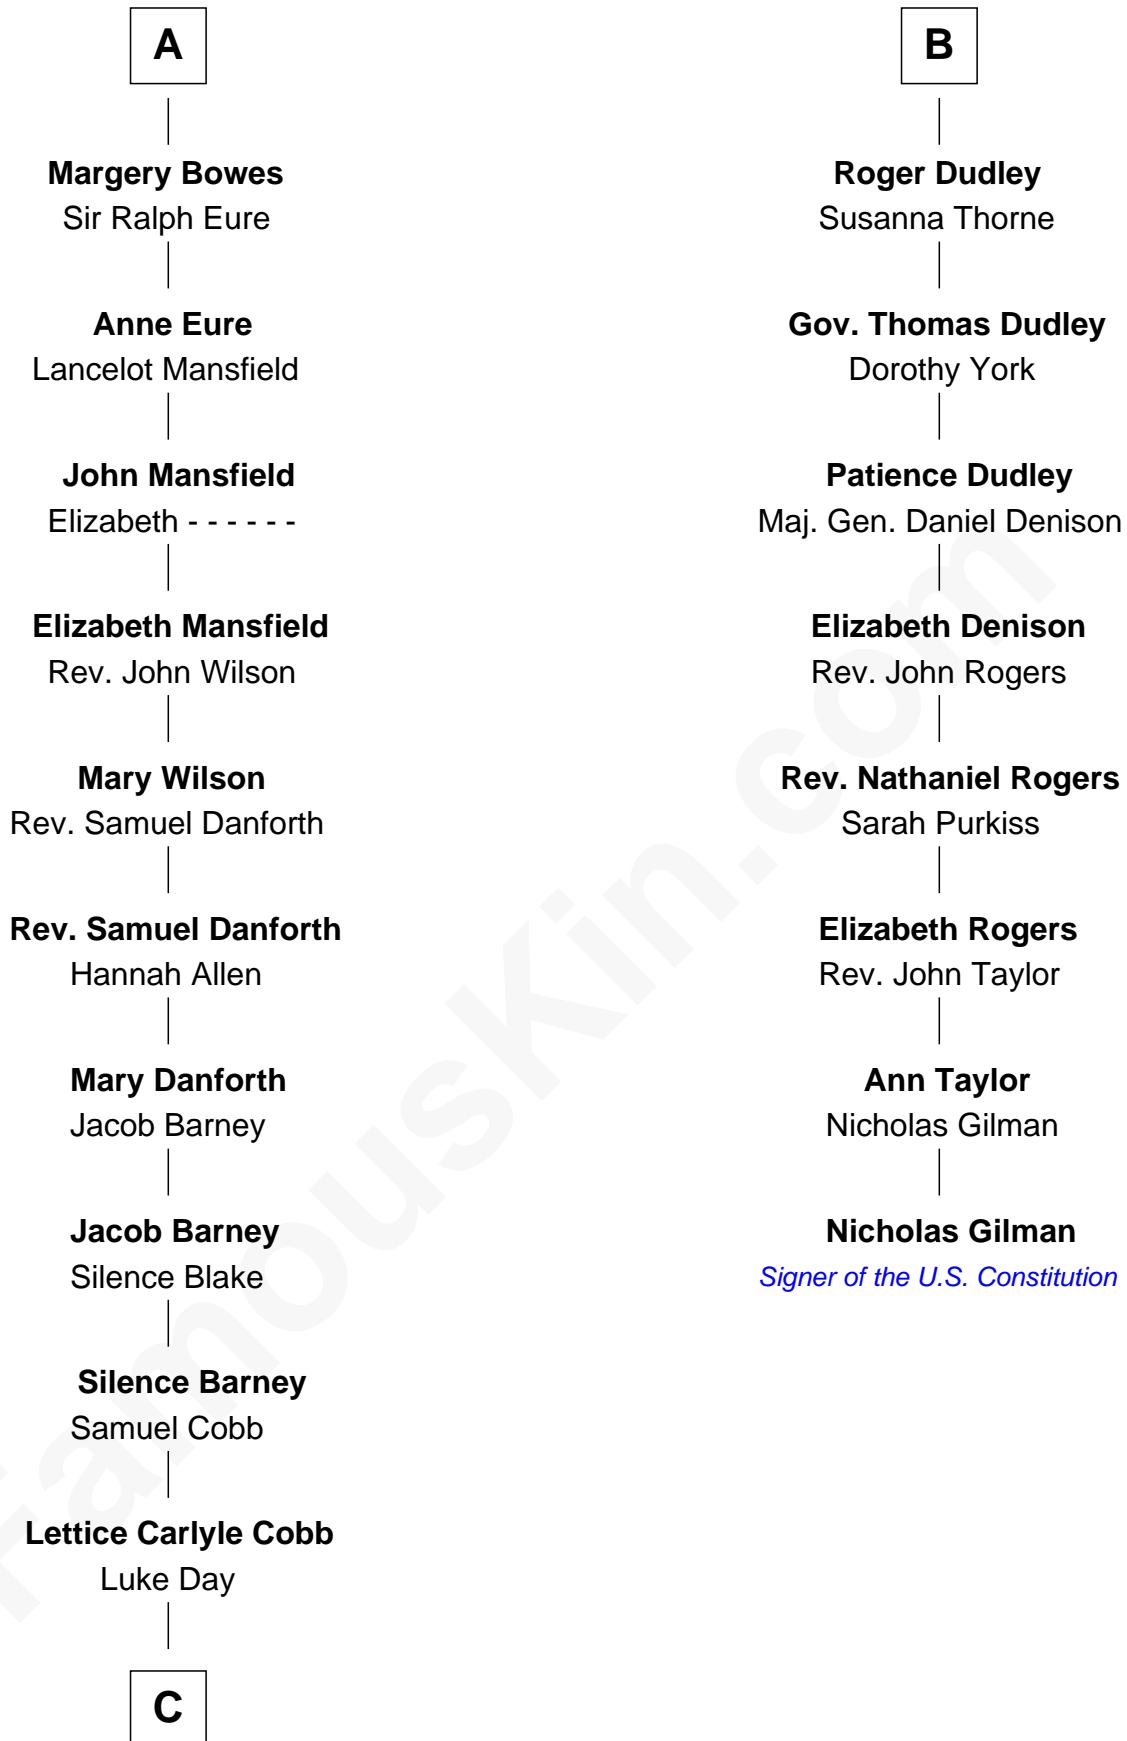

## Relationship Chart of

### Sandra Day O'Connor

First Female U.S. Supreme Court Justice

14th cousin 6 times removed of

**Nicholas Gilman**

Signer of the U.S. Constitution

**Sir Maurice de Berkeley**

Eve la Zouche

**C**

—  
**Hollis Day**

Eliza L. Flanders

—  
**Henry Clay Day**

Alice Edith Hilton

—  
**Henry R. Day**

Ada Mae Wilkey

—  
**Sandra Day O'Connor**

*U.S. Supreme Court Justice*