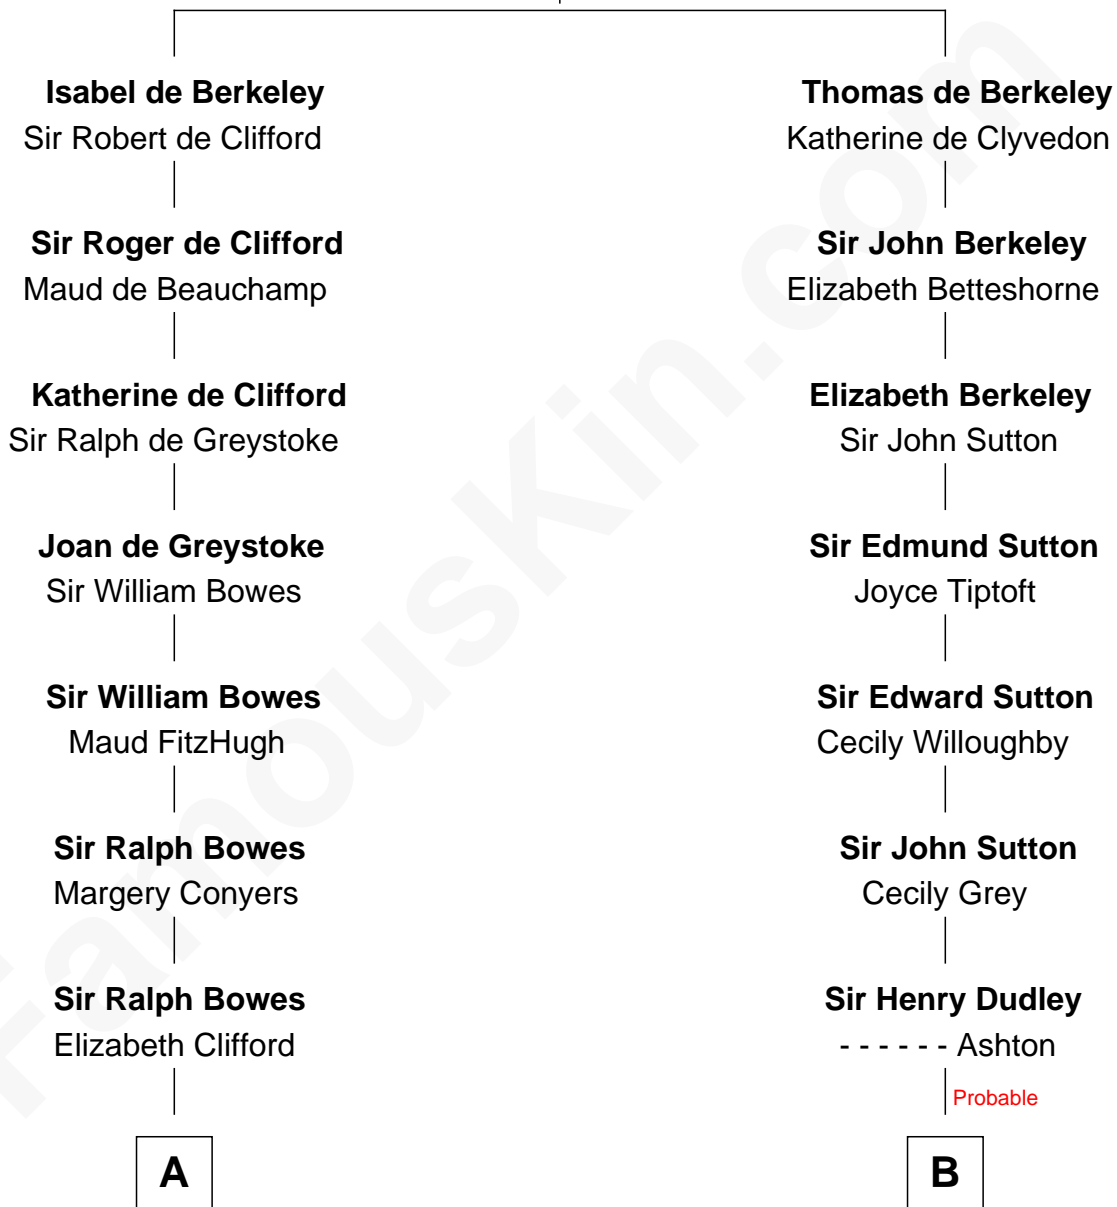

## Relationship Chart of

### Sandra Day O'Connor

First Female U.S. Supreme Court Justice

14th cousin 6 times removed of

**Nicholas Gilman**

Signer of the U.S. Constitution

**Sir Maurice de Berkeley**

Eve la Zouche

**C**

—  
**Hollis Day**

Eliza L. Flanders

—  
**Henry Clay Day**

Alice Edith Hilton

—  
**Henry R. Day**

Ada Mae Wilkey

—  
**Sandra Day O'Connor**

*U.S. Supreme Court Justice*