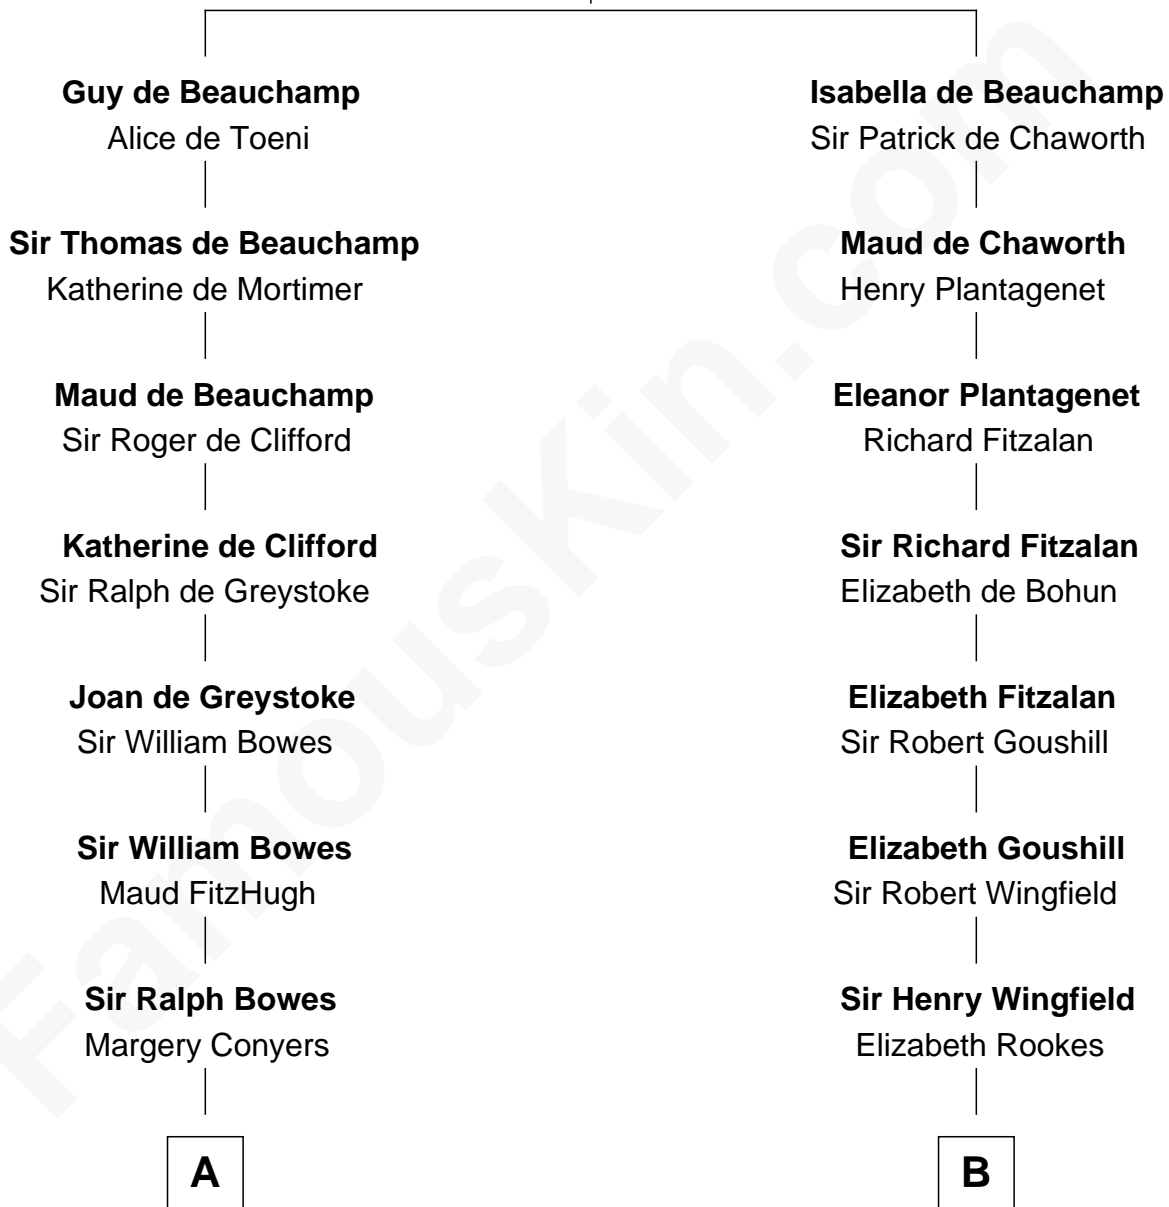

FamousKin.com

Relationship Chart of

Sandra Day O'Connor

First Female U.S. Supreme Court Justice

21st cousin of

Valerie Bertinelli
Television Actress

William de Beauchamp
Maud FitzJohn

C

Lettice Carlyle Cobb

Luke Day

Hollis Day

Eliza L. Flanders

Henry Clay Day

Alice Edith Hilton

Henry R. Day

Ada Mae Wilkey