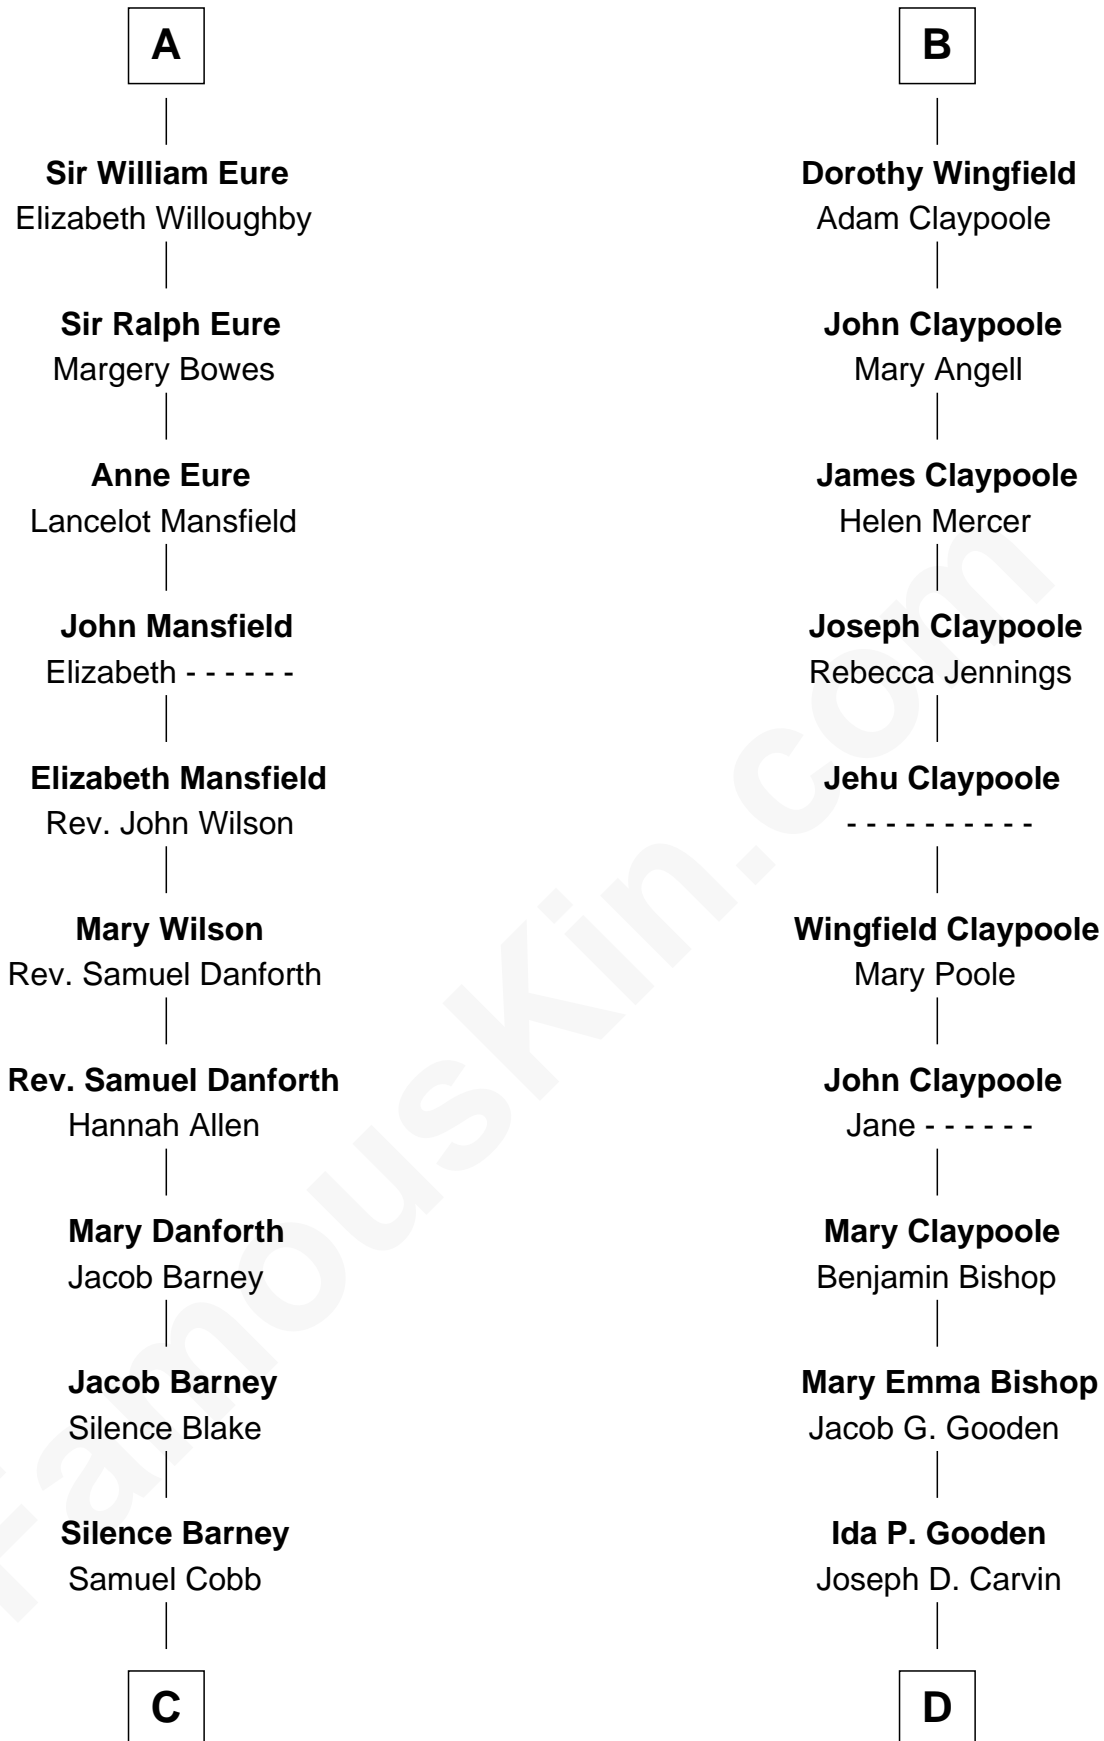

FamousKin.com

Relationship Chart of

Sandra Day O'Connor

First Female U.S. Supreme Court Justice

19th cousin 2 times removed of

Valerie Bertinelli

Television Actress

Bartholomew de Badlesmere

Elizabeth de Badlesmere

Sir William de Bohun

Elizabeth de Bohun

Sir Richard Fitzalan

Elizabeth Fitzalan

Sir Robert Goushill

Elizabeth Goushill

Sir Robert Wingfield

Sir Henry Wingfield

Elizabeth Rookes

Robert Wingfield

Margery Quarles

Robert Wingfield

Elizabeth Cecil

B

C

Lettice Carlyle Cobb

Luke Day

Hollis Day

Eliza L. Flanders

Henry Clay Day

Alice Edith Hilton

Henry R. Day

Ada Mae Wilkey