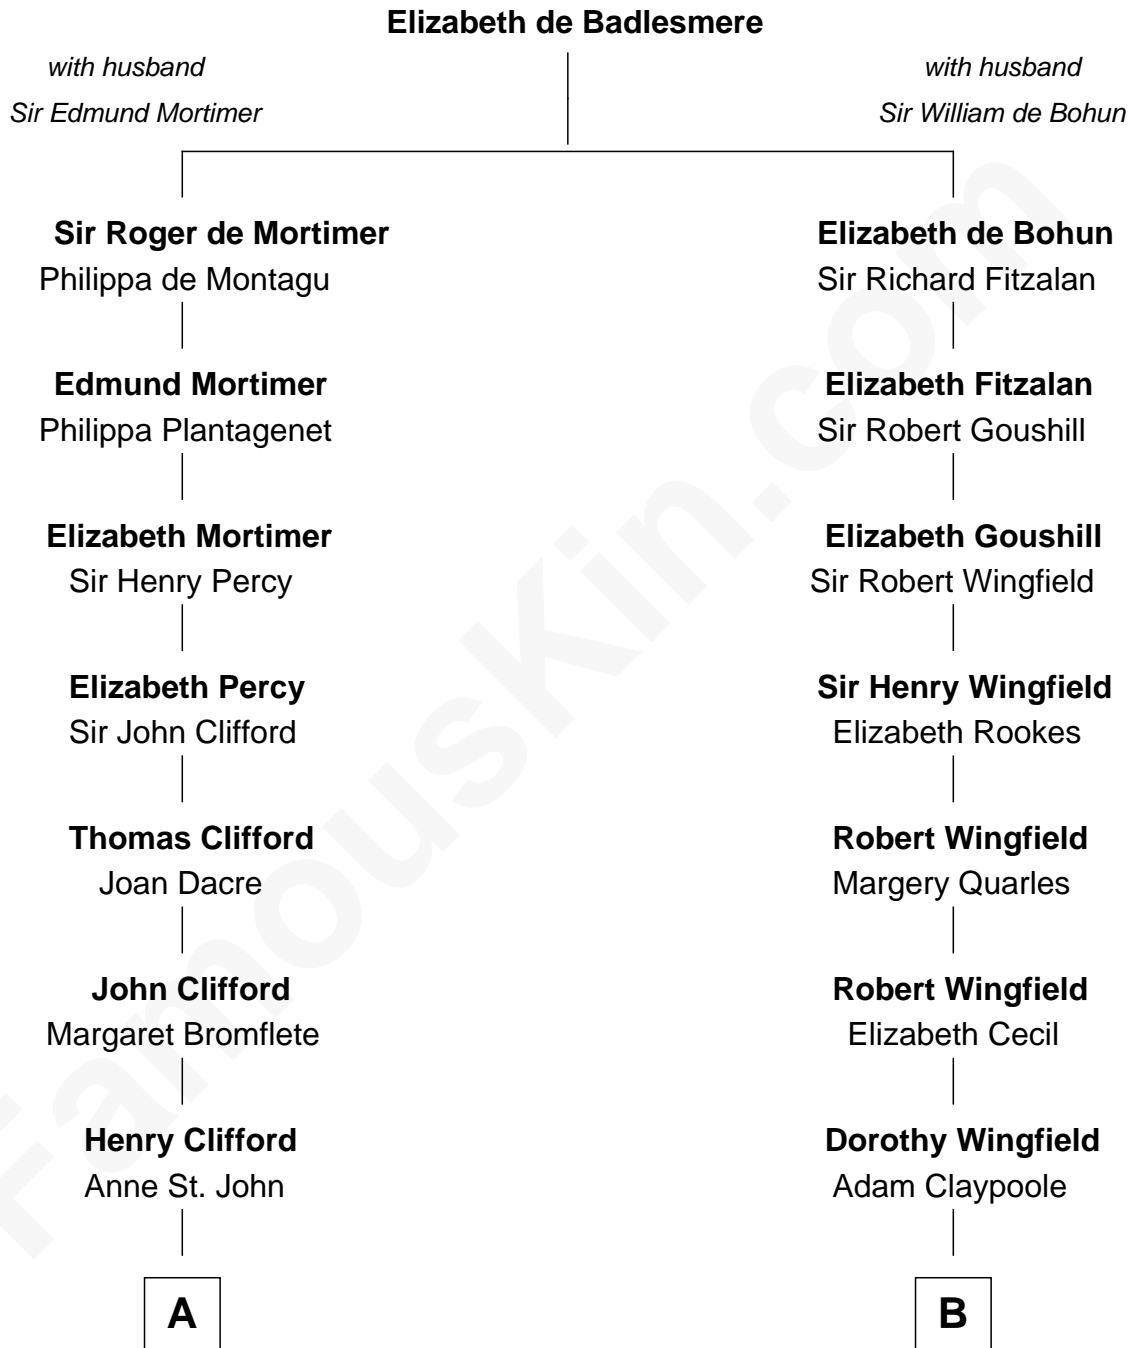

FamousKin.com

Relationship Chart of

Sandra Day O'Connor

First Female U.S. Supreme Court Justice

18th cousin 3 times removed of

Valerie Bertinelli
Television Actress

C

Lettice Carlyle Cobb

Luke Day

Hollis Day

Eliza L. Flanders

Henry Clay Day

Alice Edith Hilton

Henry R. Day

Ada Mae Wilkey

Sandra Day O'Connor