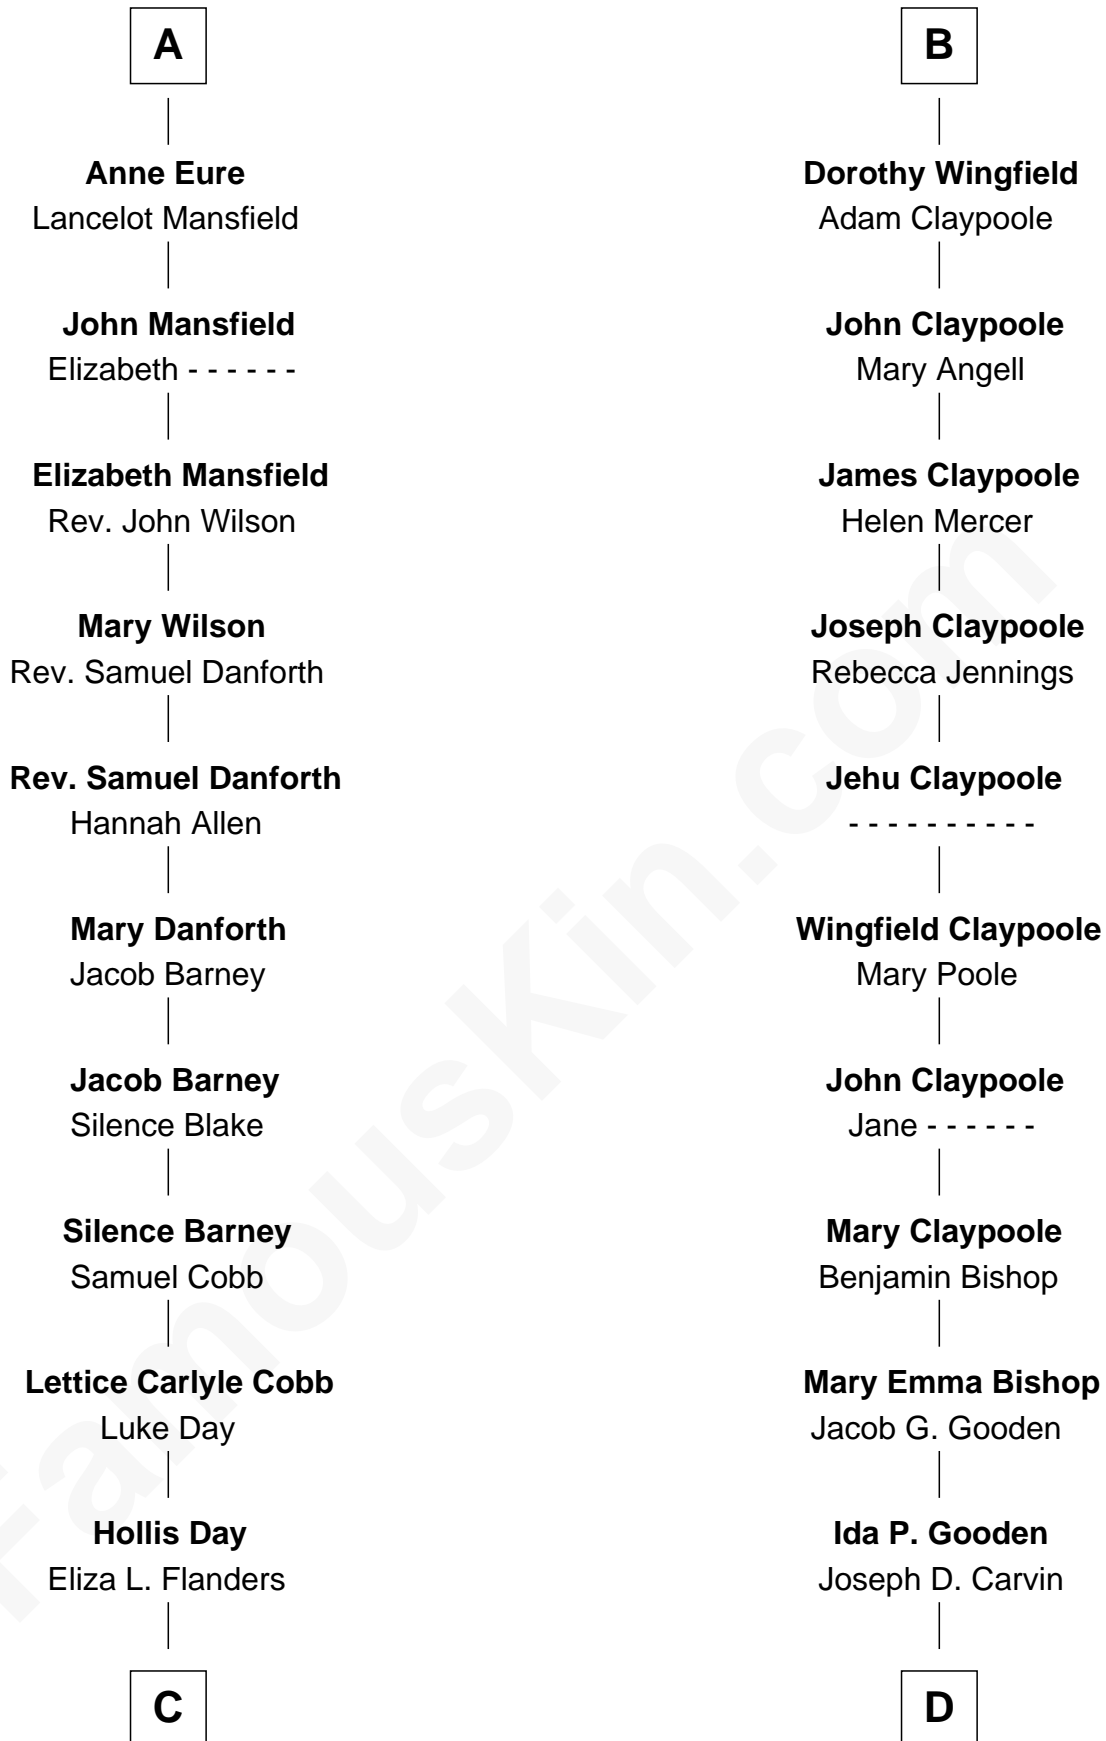

## Relationship Chart of

### Sandra Day O'Connor

First Female U.S. Supreme Court Justice

19th cousin of

**Valerie Bertinelli**

Television Actress

**Edmund Fitzalan**

Alice de Warenne

**C**

**Henry Clay Day**  
Alice Edith Hilton

**Henry R. Day**  
Ada Mae Wilkey

**Sandra Day O'Connor**  
*U.S. Supreme Court Justice*

**D**

**Lester Vodges Carvin**  
Elizabeth - - - - -

**Nancy L. Carvin**  
Andrew Francis Bertinelli