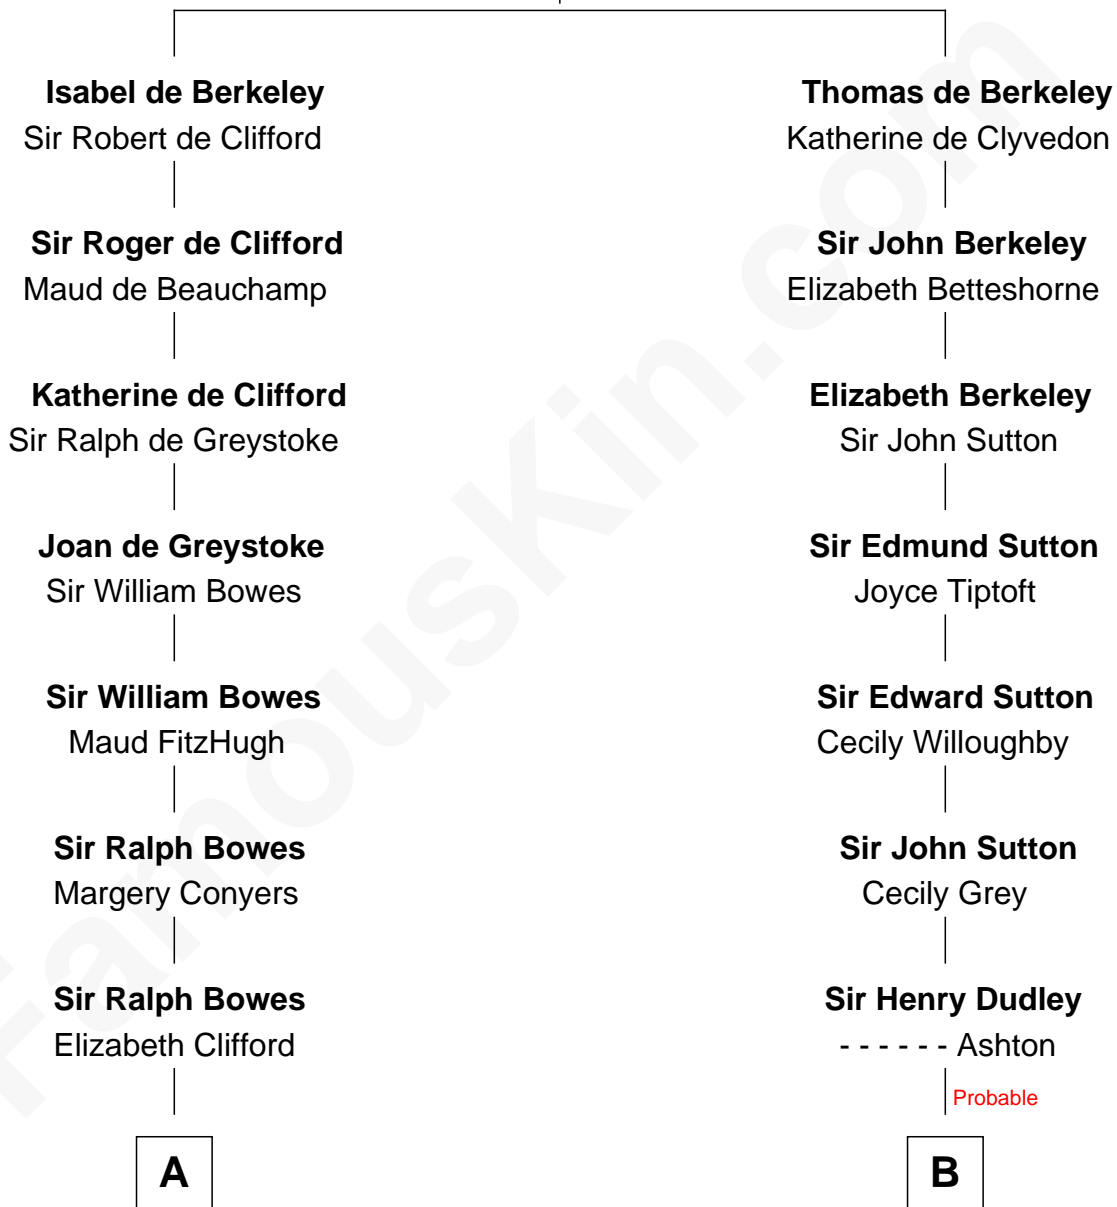

## Relationship Chart of

### Sandra Day O'Connor

First Female U.S. Supreme Court Justice

18th cousin 2 times removed of

**Humphrey Bogart**  
Movie Actor

**Sir Maurice de Berkeley**  
Eve la Zouche

**C**

**Hollis Day**

Eliza L. Flanders

**Henry Clay Day**

Alice Edith Hilton

**Henry R. Day**

Ada Mae Wilkey

**Sandra Day O'Connor**

*U.S. Supreme Court Justice*

**D**

**Maud Humphrey**