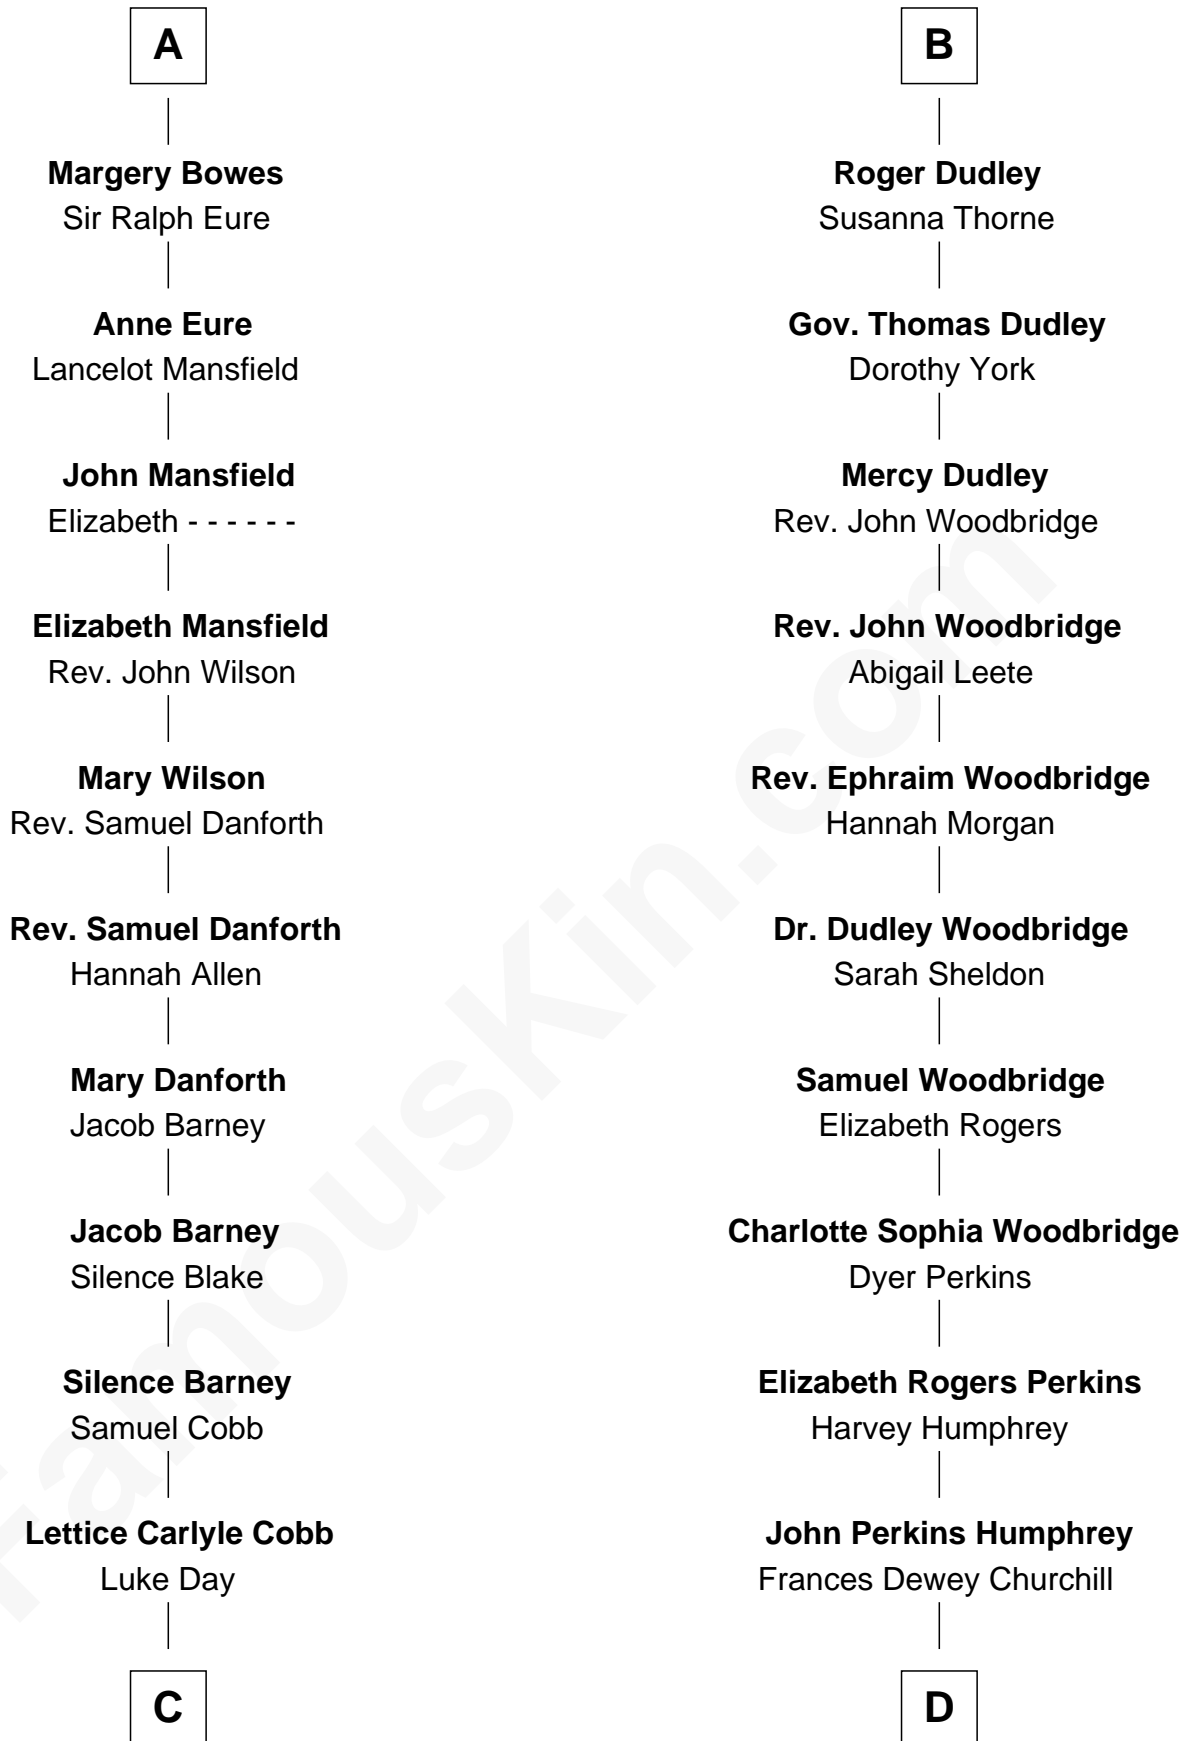

## Relationship Chart of

### Sandra Day O'Connor

First Female U.S. Supreme Court Justice

18th cousin 2 times removed of

**Humphrey Bogart**  
Movie Actor

**Sir Maurice de Berkeley**  
Eve la Zouche

**C**

**Hollis Day**

Eliza L. Flanders

**Henry Clay Day**

Alice Edith Hilton

**Henry R. Day**

Ada Mae Wilkey

**Sandra Day O'Connor**

*U.S. Supreme Court Justice*

**D**

**Maud Humphrey**