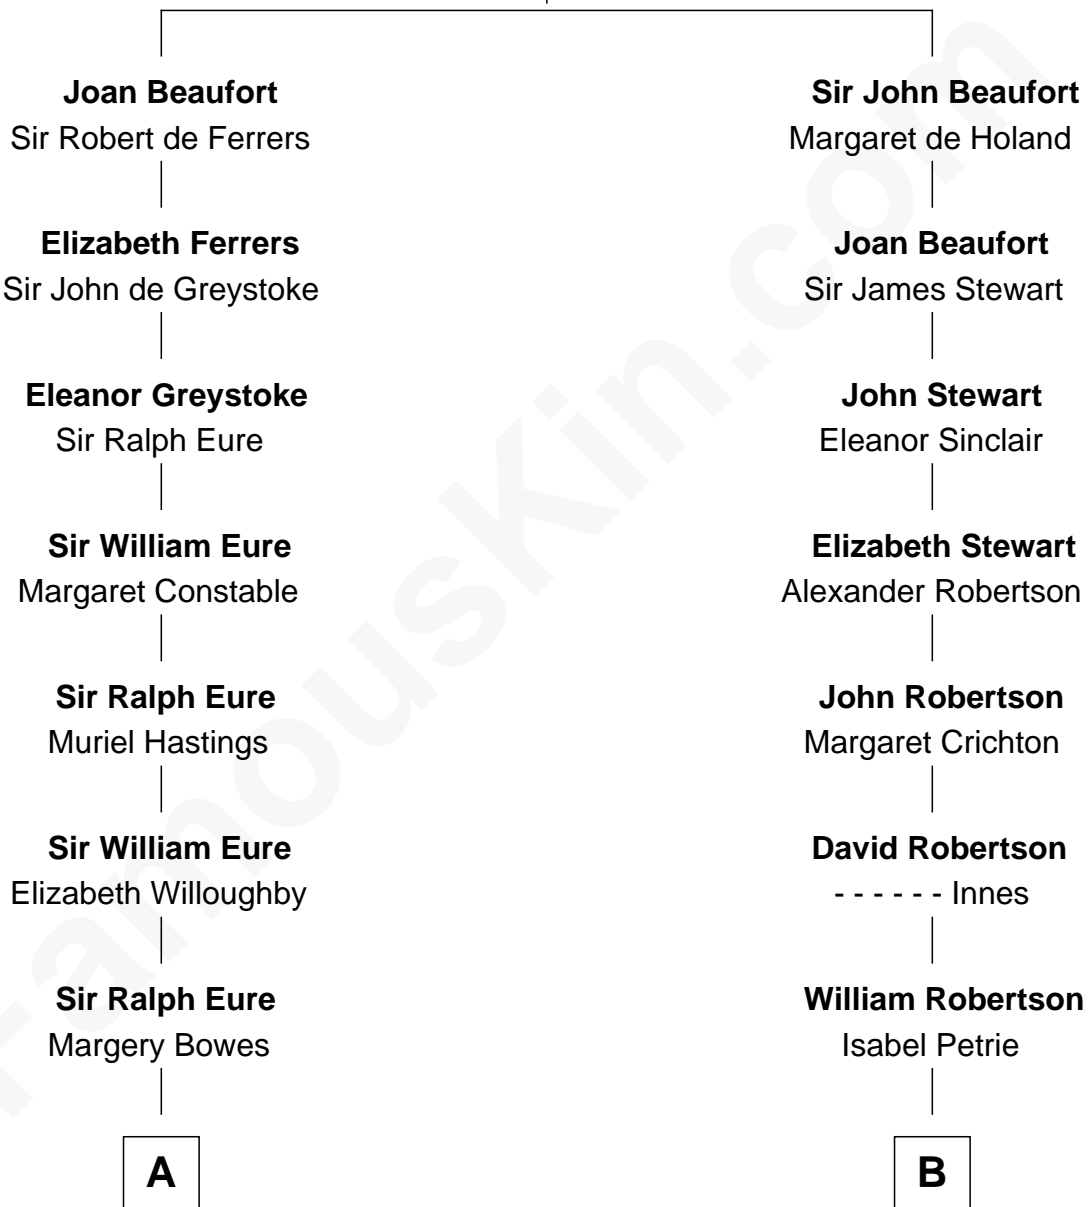

## Relationship Chart of

### Sandra Day O'Connor

*First Female U.S. Supreme Court Justice*

10th cousin 9 times removed of

### Patrick Henry

*1st and 6th Governor of Virginia*

**John of Gaunt**  
Katherine Roet

**C**

Henry Clay Day  
Alice Edith Hilton

Henry R. Day  
Ada Mae Wilkey

Sandra Day O'Connor  
*U.S. Supreme Court Justice*