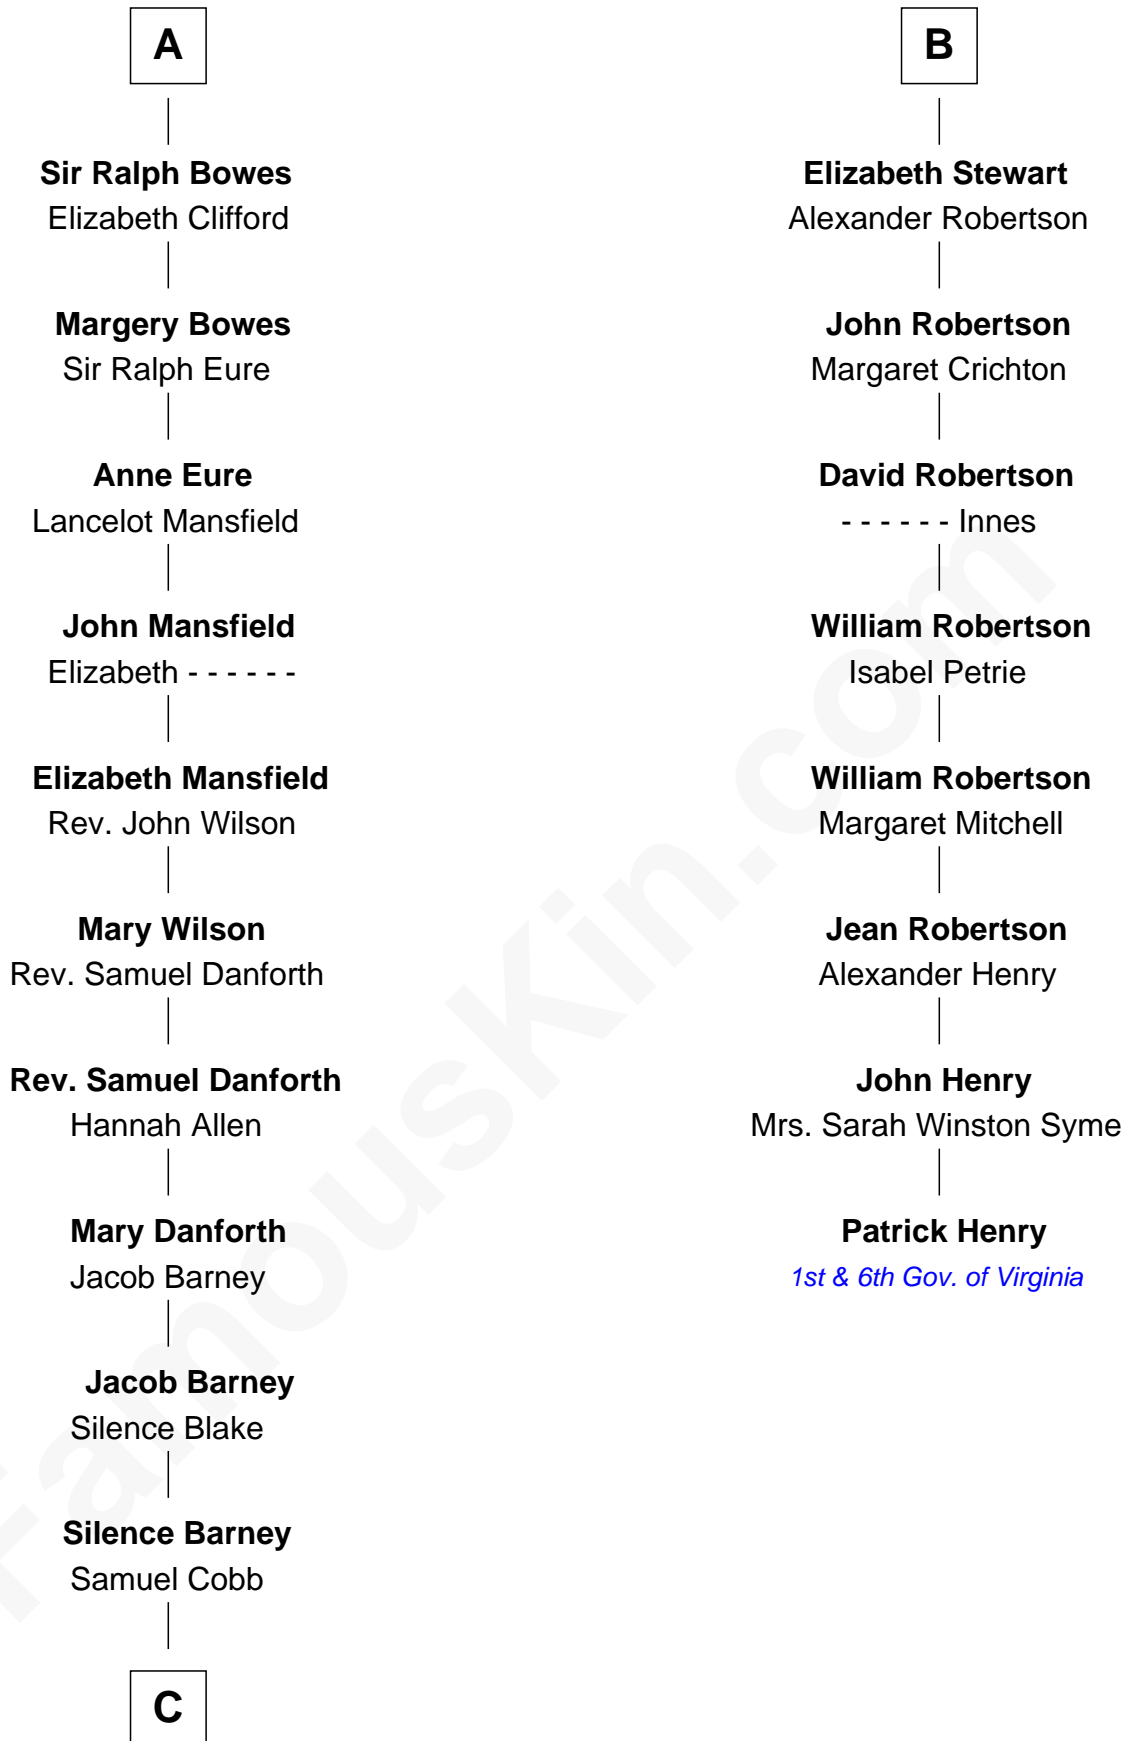

FamousKin.com

Relationship Chart of

Sandra Day O'Connor

First Female U.S. Supreme Court Justice

14th cousin 7 times removed of

Patrick Henry

1st and 6th Governor of Virginia

William de Beauchamp

Maud FitzJohn

C

—
Lettice Carlyle Cobb

Luke Day

—
Hollis Day

Eliza L. Flanders

—
Henry Clay Day

Alice Edith Hilton