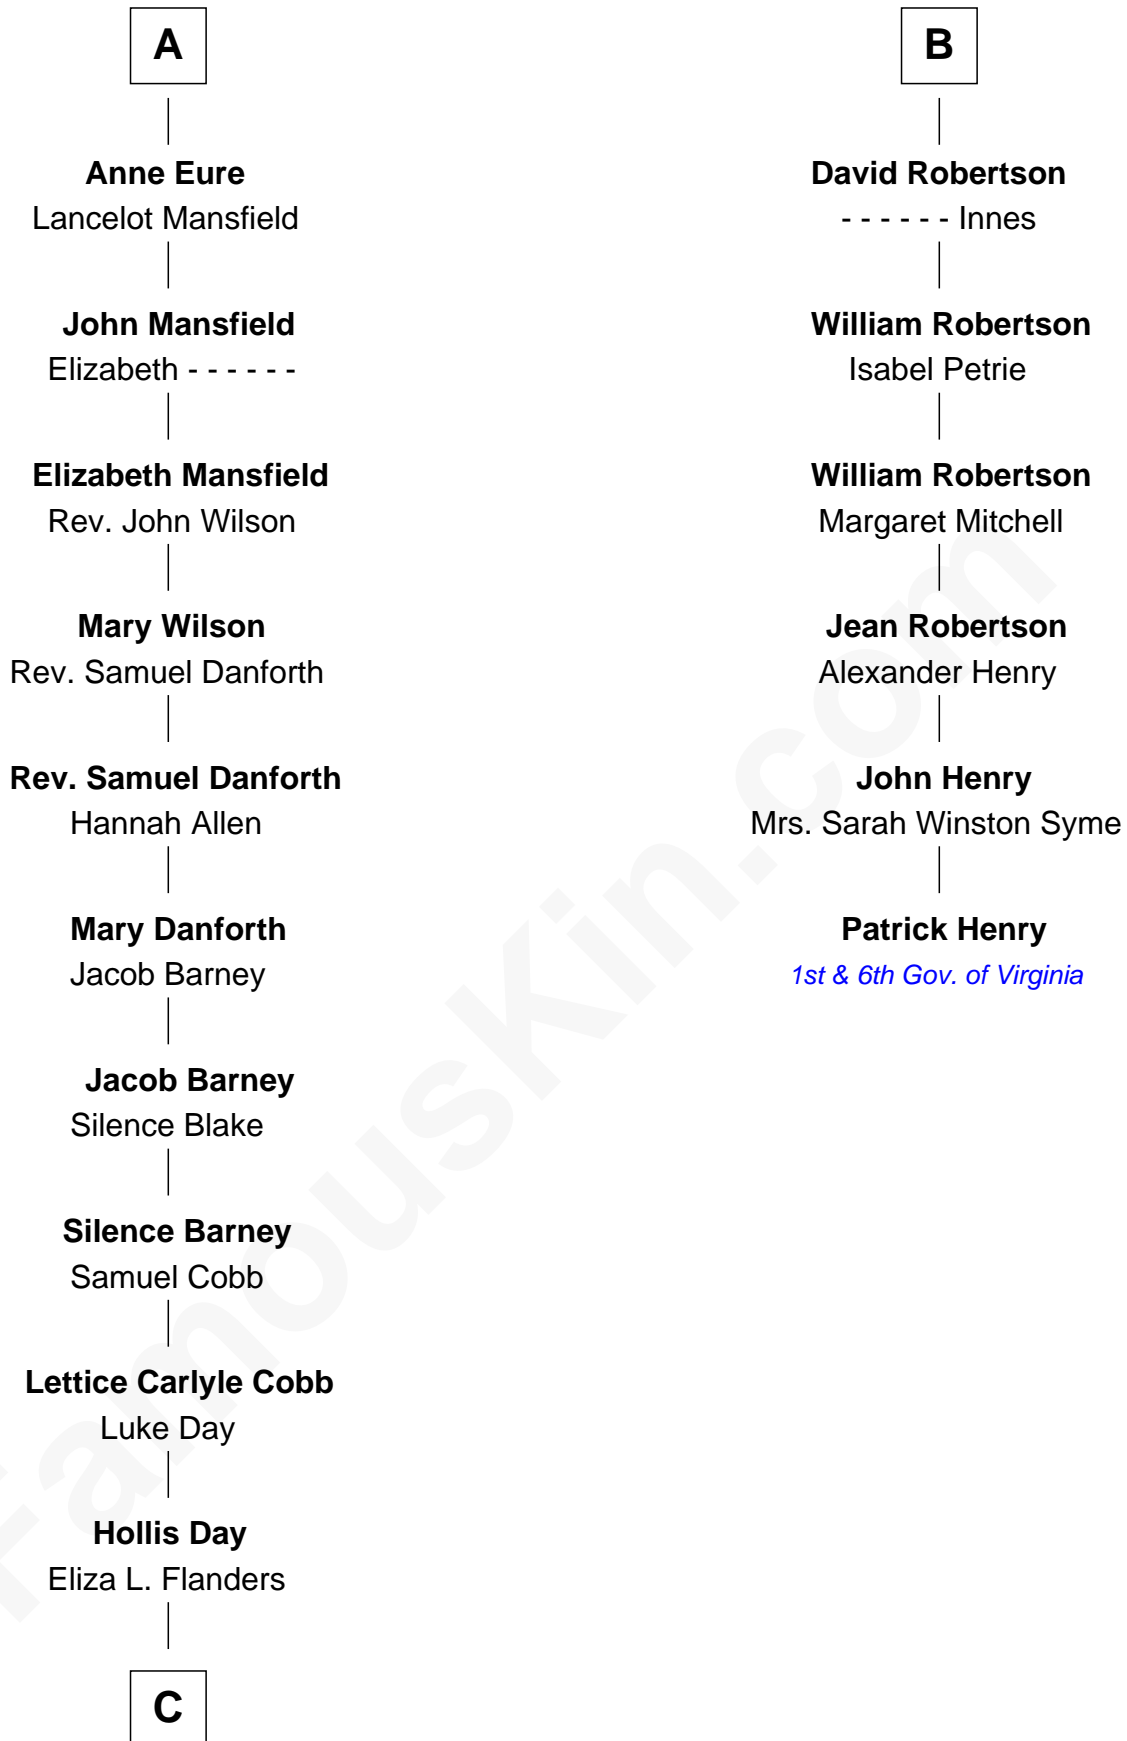

## Relationship Chart of

### Sandra Day O'Connor

*First Female U.S. Supreme Court Justice*

12th cousin 7 times removed of

**Patrick Henry**

*1st and 6th Governor of Virginia*

**Edmund Fitzalan**

Alice de Warenne

**C**