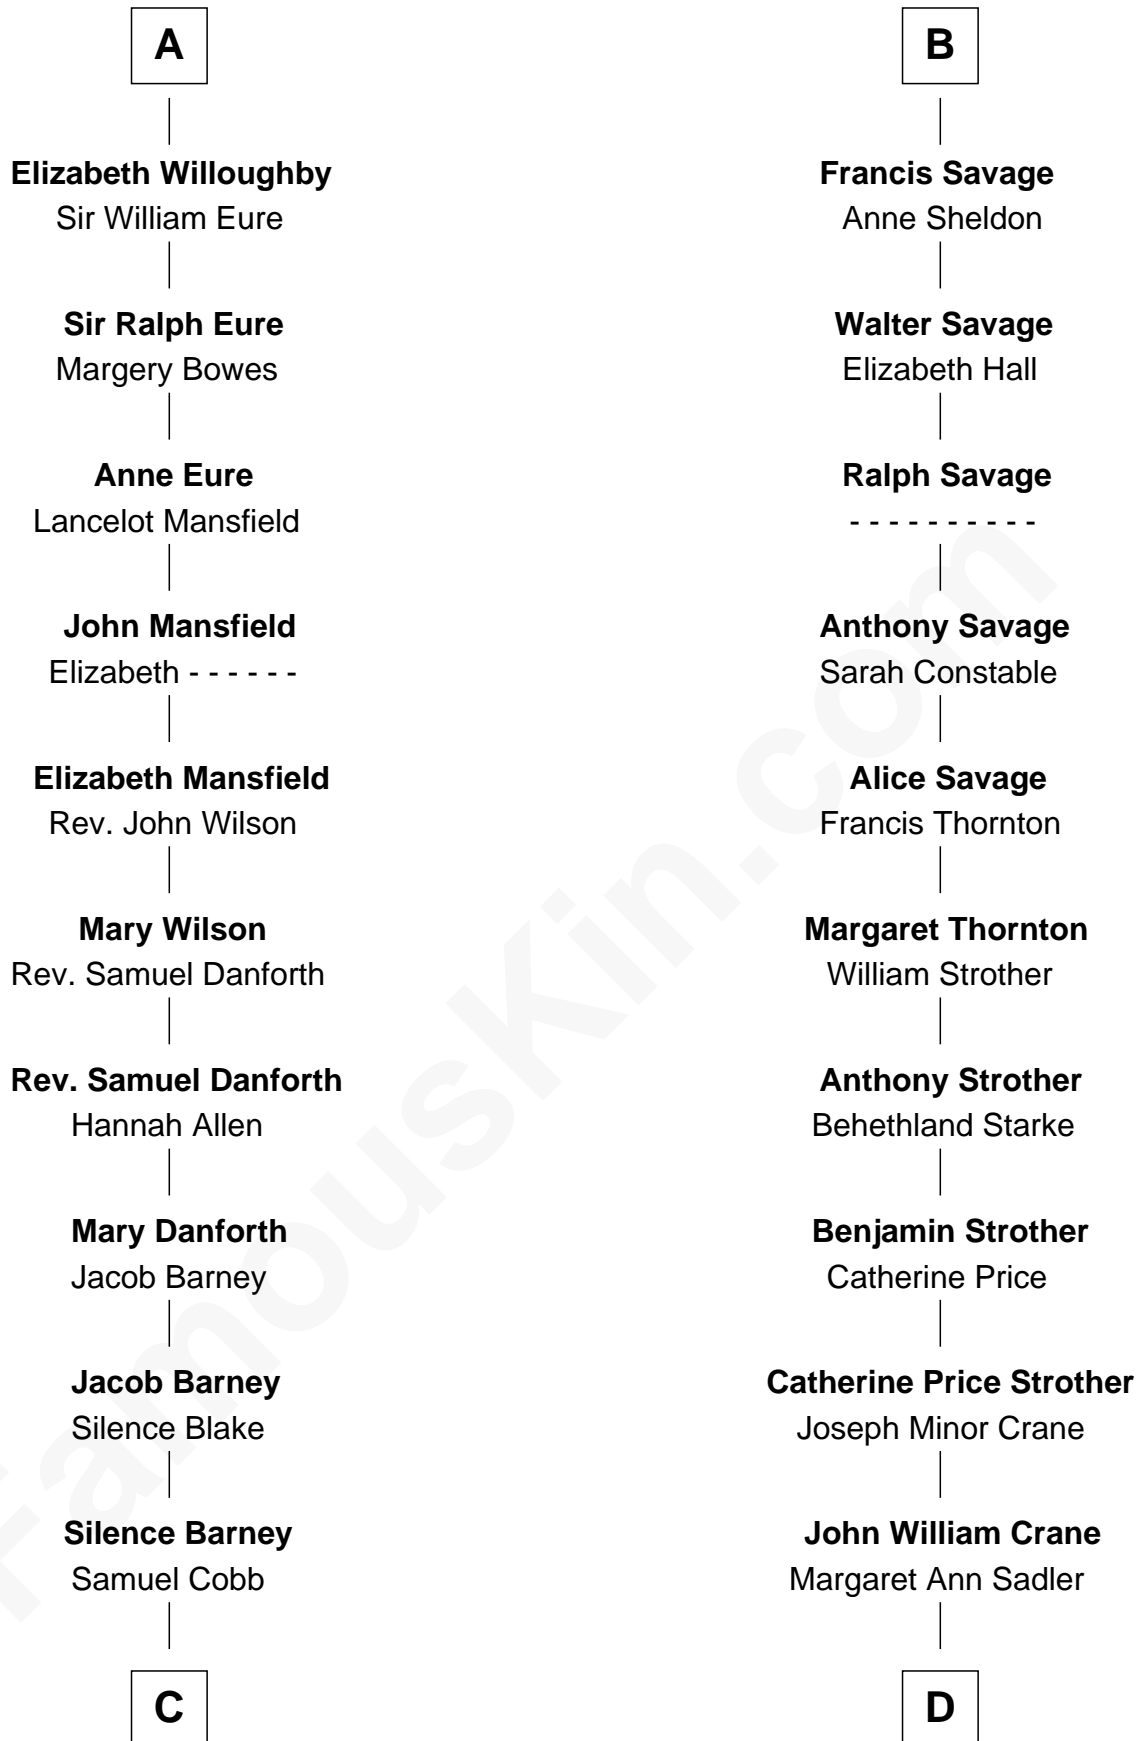

FamousKin.com

Relationship Chart of

Sandra Day O'Connor

First Female U.S. Supreme Court Justice

19th cousin 2 times removed of

Randolph Scott
Movie Actor

Henry Plantagenet
Maud de Chaworth

C

Lettice Carlyle Cobb

Luke Day

Hollis Day

Eliza L. Flanders

Henry Clay Day

Alice Edith Hilton

Henry R. Day

Ada Mae Wilkey

Sandra Day O'Connor

U.S. Supreme Court Justice

D

Joseph Minor Crane

Lavinia Lionberger

Lucy Lionberger Crane

George Grant Scott

Randolph Scott