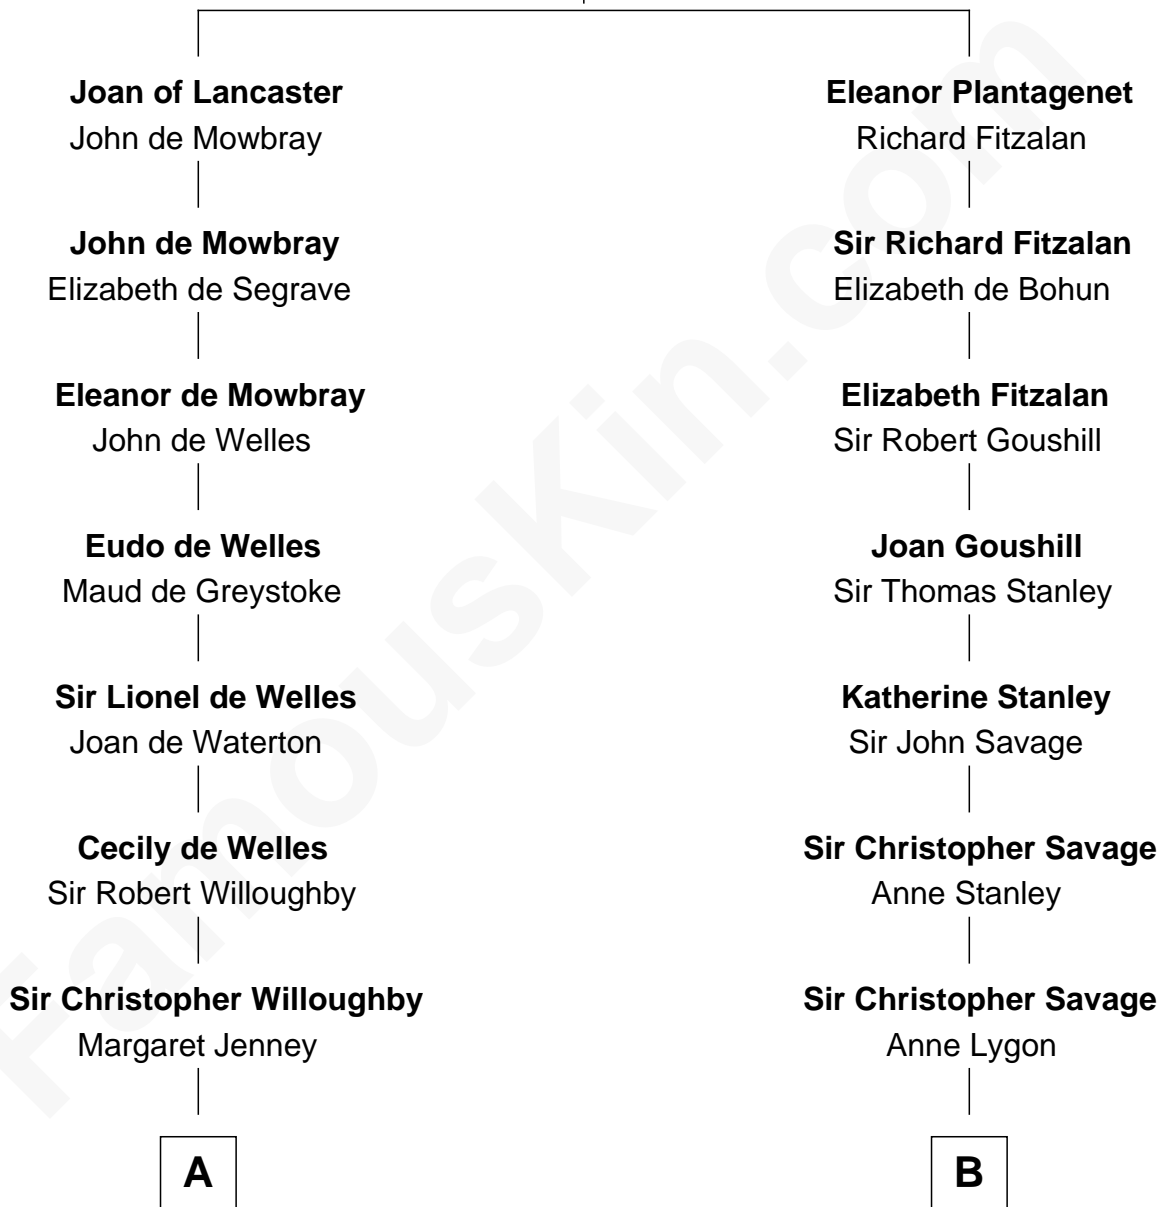

FamousKin.com

Relationship Chart of

Sandra Day O'Connor

First Female U.S. Supreme Court Justice

19th cousin 2 times removed of

Randolph Scott
Movie Actor

Henry Plantagenet
Maud de Chaworth

C

Lettice Carlyle Cobb

Luke Day

Hollis Day

Eliza L. Flanders

Henry Clay Day

Alice Edith Hilton

Henry R. Day

Ada Mae Wilkey

Sandra Day O'Connor

U.S. Supreme Court Justice

D

Joseph Minor Crane

Lavinia Lionberger

Lucy Lionberger Crane

George Grant Scott

Randolph Scott