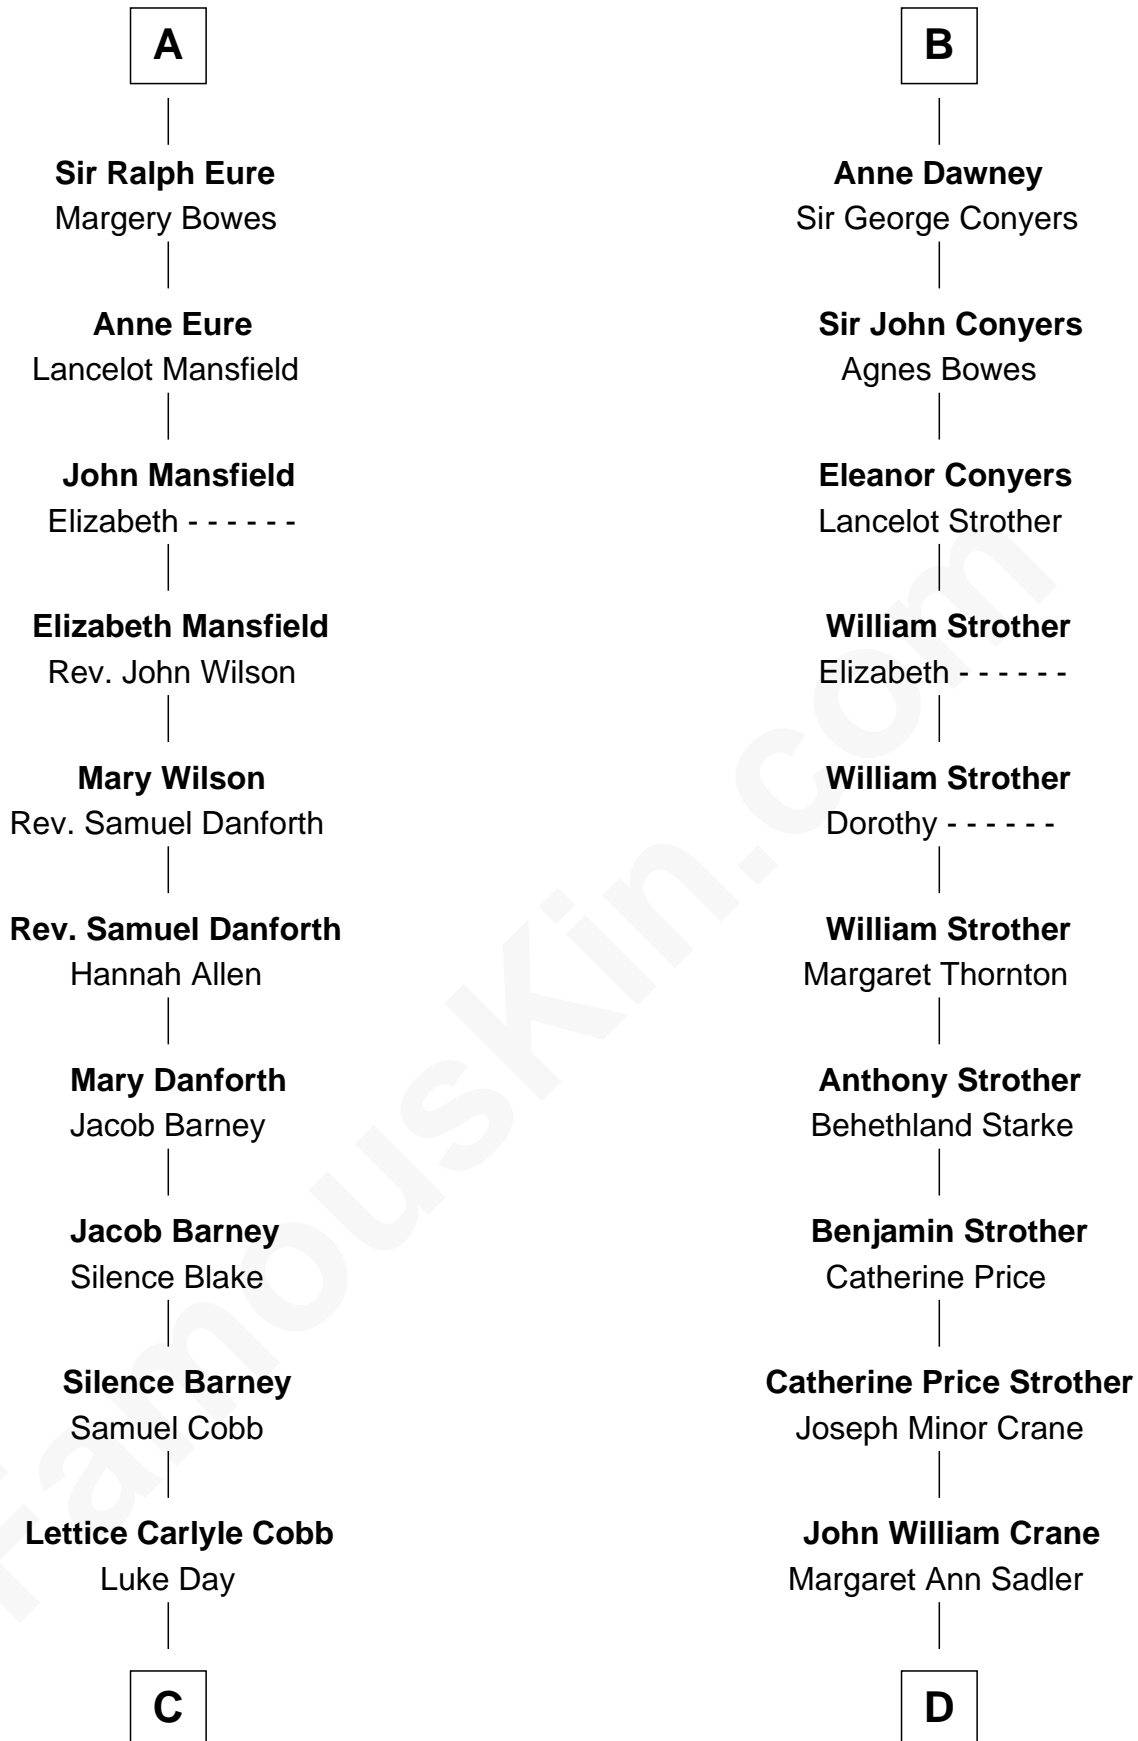

FamousKin.com

Relationship Chart of

Sandra Day O'Connor

First Female U.S. Supreme Court Justice

19th cousin 1 time removed of

Randolph Scott
Movie Actor

C

Hollis Day

Eliza L. Flanders

Henry Clay Day

Alice Edith Hilton

Henry R. Day

Ada Mae Wilkey

Sandra Day O'Connor

U.S. Supreme Court Justice

D

Joseph Minor Crane

Lavinia Lionberger

Lucy Lionberger Crane

George Grant Scott

Randolph Scott

Movie Actor

FamousKin.com