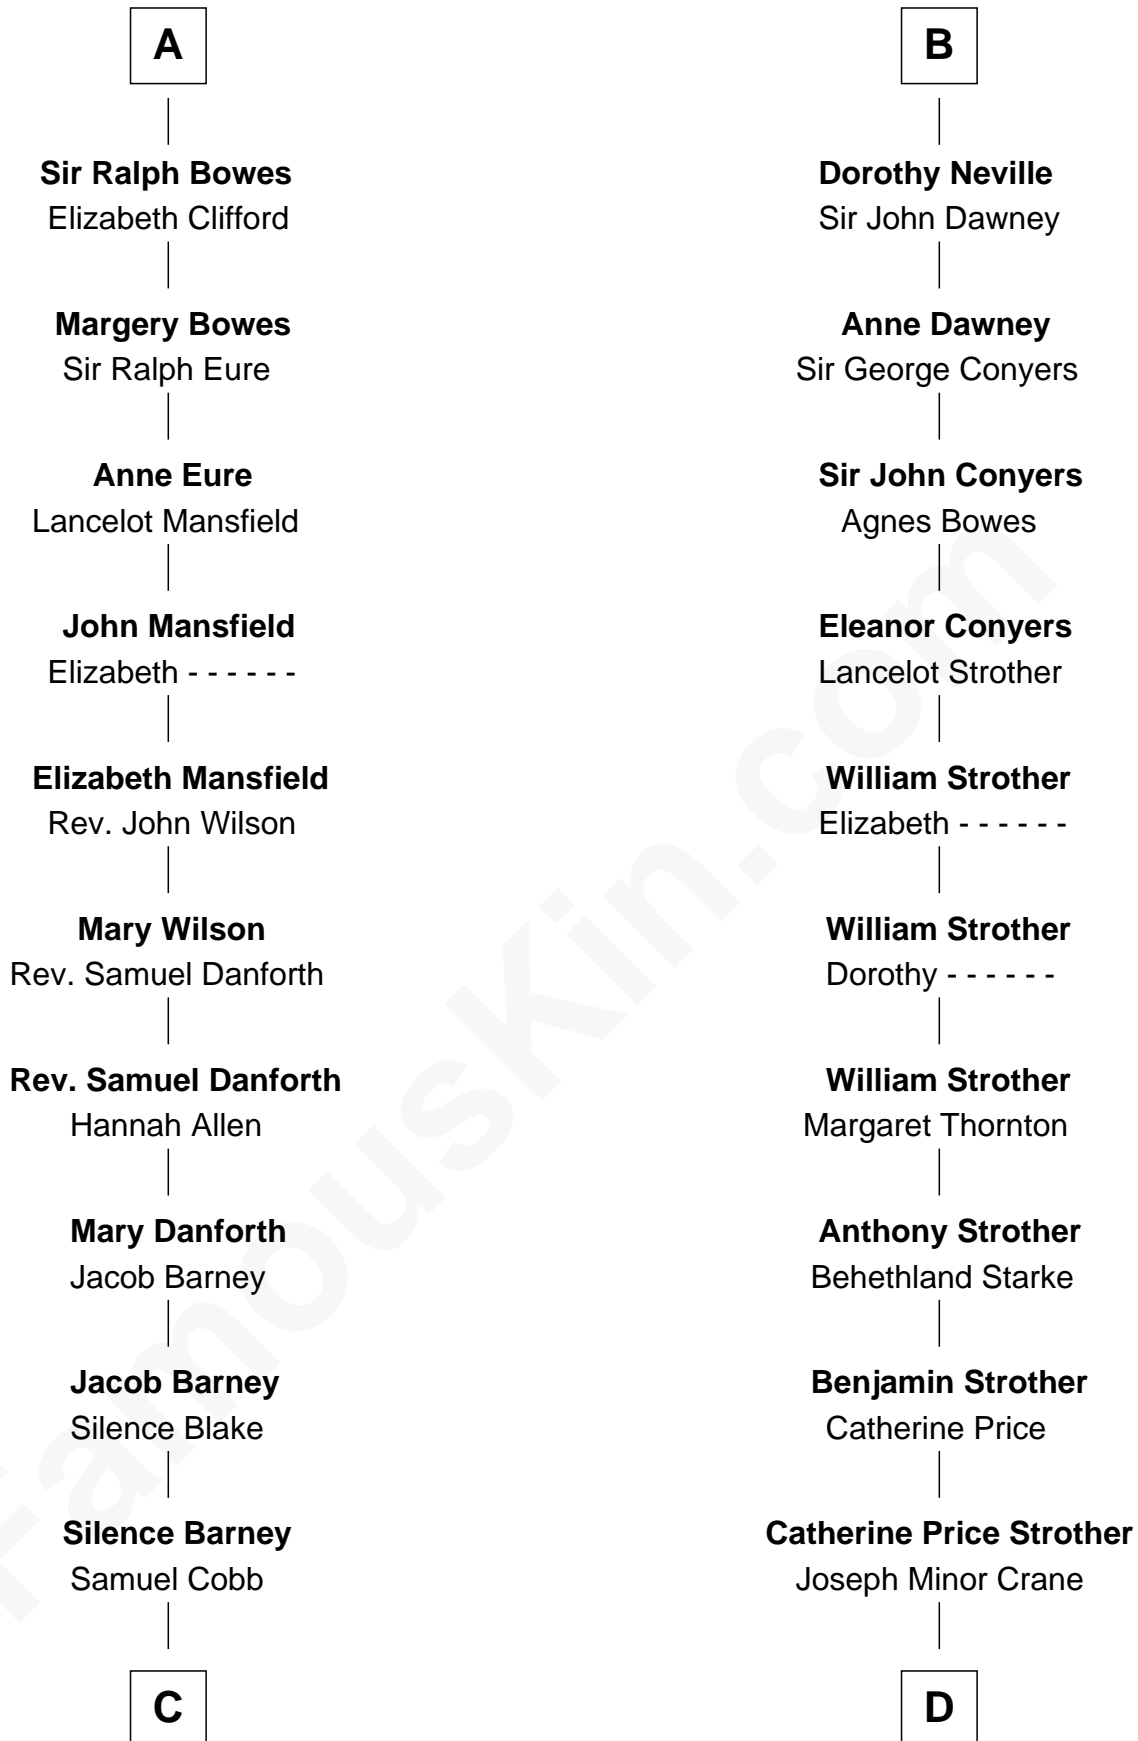

**FamousKin.com**  
**Relationship Chart of**  
**Sandra Day O'Connor**

*First Female U.S. Supreme Court Justice*

20th cousin 1 time removed of

**Randolph Scott**  
*Movie Actor*

**Sir Edmund Mortimer**  
 Margaret de Fiennes

**C**

**Lettice Carlyle Cobb**

Luke Day

**Hollis Day**

Eliza L. Flanders

**Henry Clay Day**

Alice Edith Hilton

**Henry R. Day**

Ada Mae Wilkey

**Sandra Day O'Connor**

*U.S. Supreme Court Justice*

**D**

**John William Crane**

Margaret Ann Sadler

**Joseph Minor Crane**

Lavinia Lionberger

**Lucy Lionberger Crane**

George Grant Scott

**Randolph Scott**

*Movie Actor*