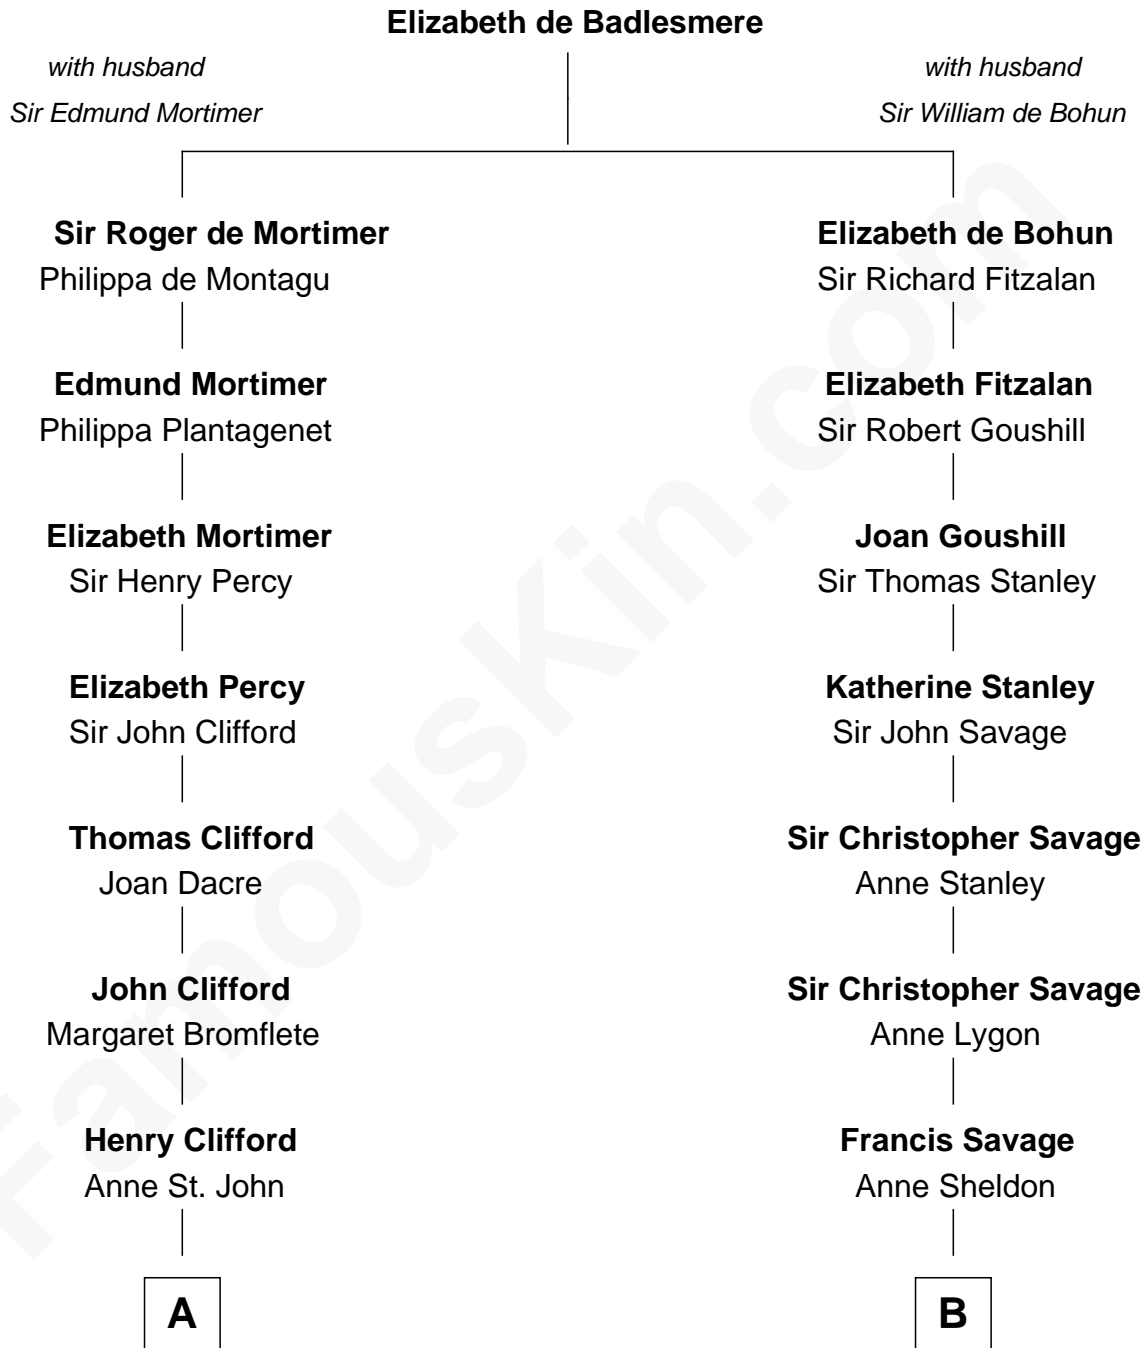

FamousKin.com

Relationship Chart of

Sandra Day O'Connor

First Female U.S. Supreme Court Justice

18th cousin 3 times removed of

Randolph Scott
Movie Actor

C

Lettice Carlyle Cobb

Luke Day

Hollis Day

Eliza L. Flanders

Henry Clay Day

Alice Edith Hilton

Henry R. Day

Ada Mae Wilkey

Sandra Day O'Connor

U.S. Supreme Court Justice

D

Lucy Lionberger Crane

George Grant Scott

Randolph Scott

Movie Actor

FamousKin.com