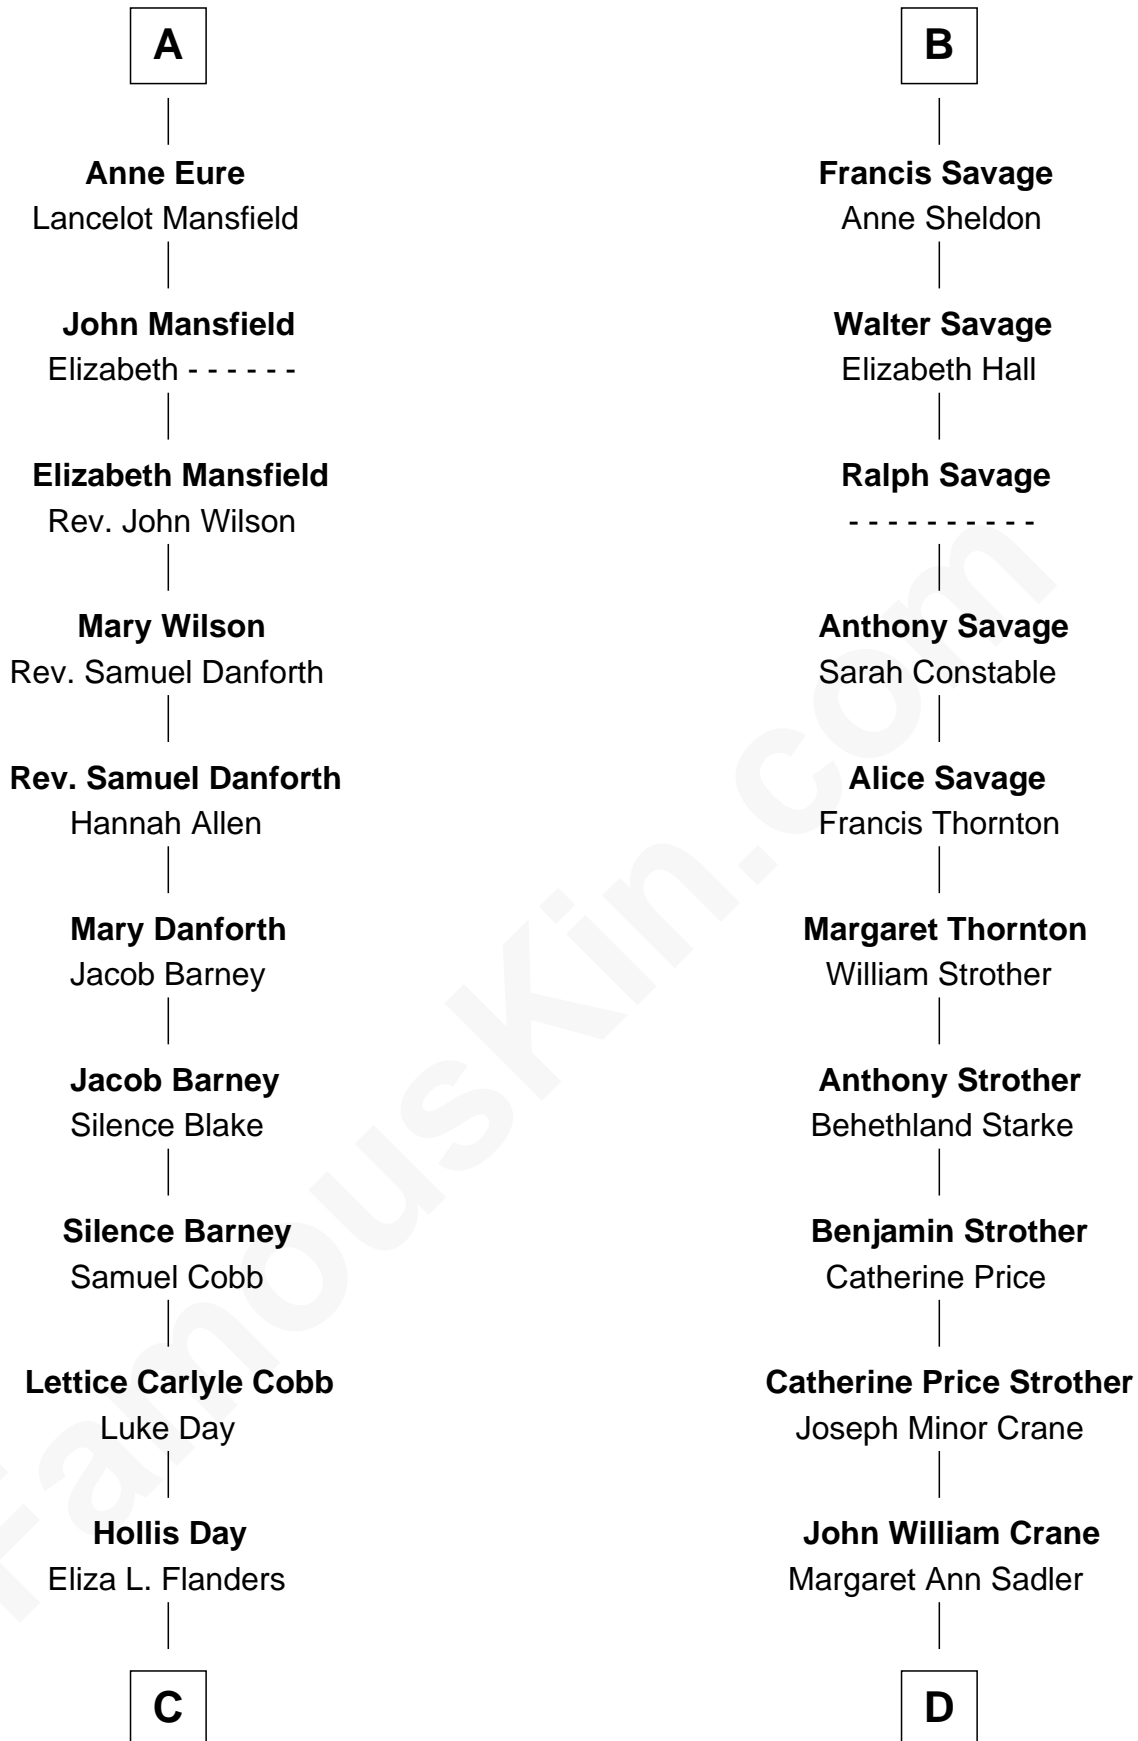

## Relationship Chart of

### Sandra Day O'Connor

*First Female U.S. Supreme Court Justice*

19th cousin of

**Randolph Scott**  
*Movie Actor*

**Edmund Fitzalan**  
Alice de Warenne

**C**

**Henry Clay Day**  
Alice Edith Hilton

**Henry R. Day**  
Ada Mae Wilkey

**Sandra Day O'Connor**  
*U.S. Supreme Court Justice*

**D**

**Joseph Minor Crane**  
Lavinia Lionberger

**Lucy Lionberger Crane**  
George Grant Scott

**Randolph Scott**  
*Movie Actor*

FamousKin.com