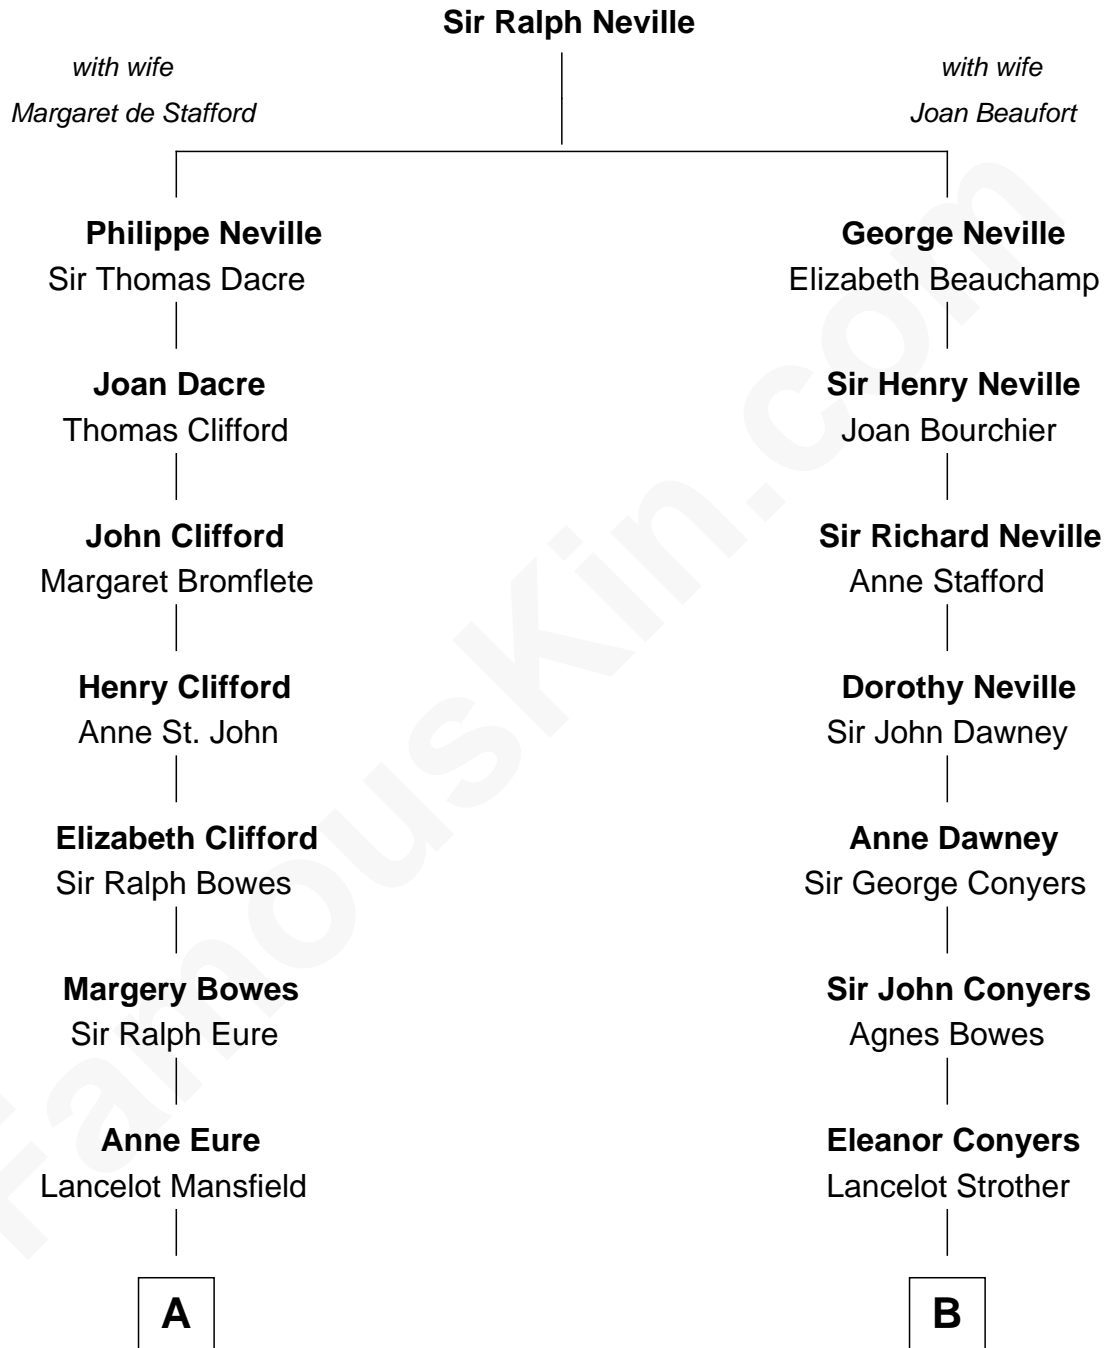

# FamousKin.com

## Relationship Chart of

### Sandra Day O'Connor

First Female U.S. Supreme Court Justice

16th cousin 2 times removed of

**Randolph Scott**  
Movie Actor

**C**

Henry R. Day  
Ada Mae Wilkey

Sandra Day O'Connor  
*U.S. Supreme Court Justice*