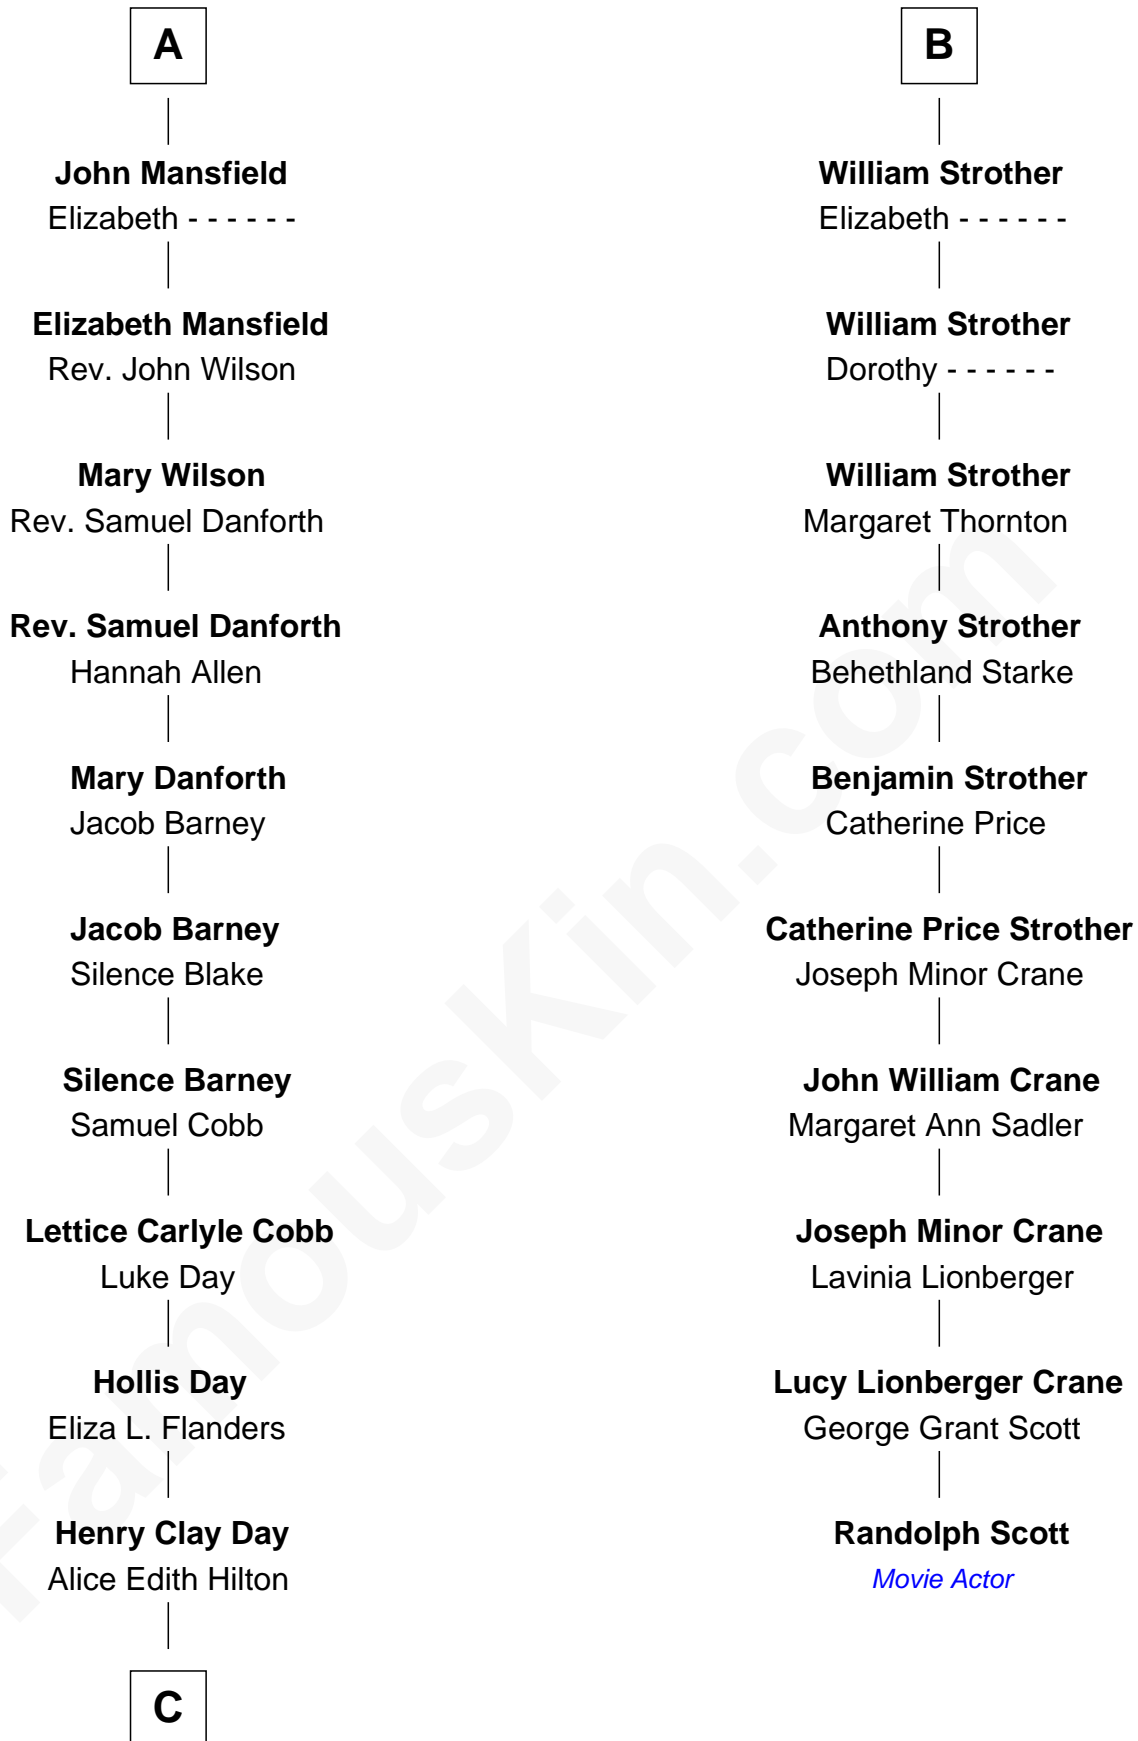

## Relationship Chart of

### Sandra Day O'Connor

First Female U.S. Supreme Court Justice

16th cousin 2 times removed of

**Randolph Scott**  
Movie Actor

**C**

Henry R. Day  
Ada Mae Wilkey

Sandra Day O'Connor  
*U.S. Supreme Court Justice*