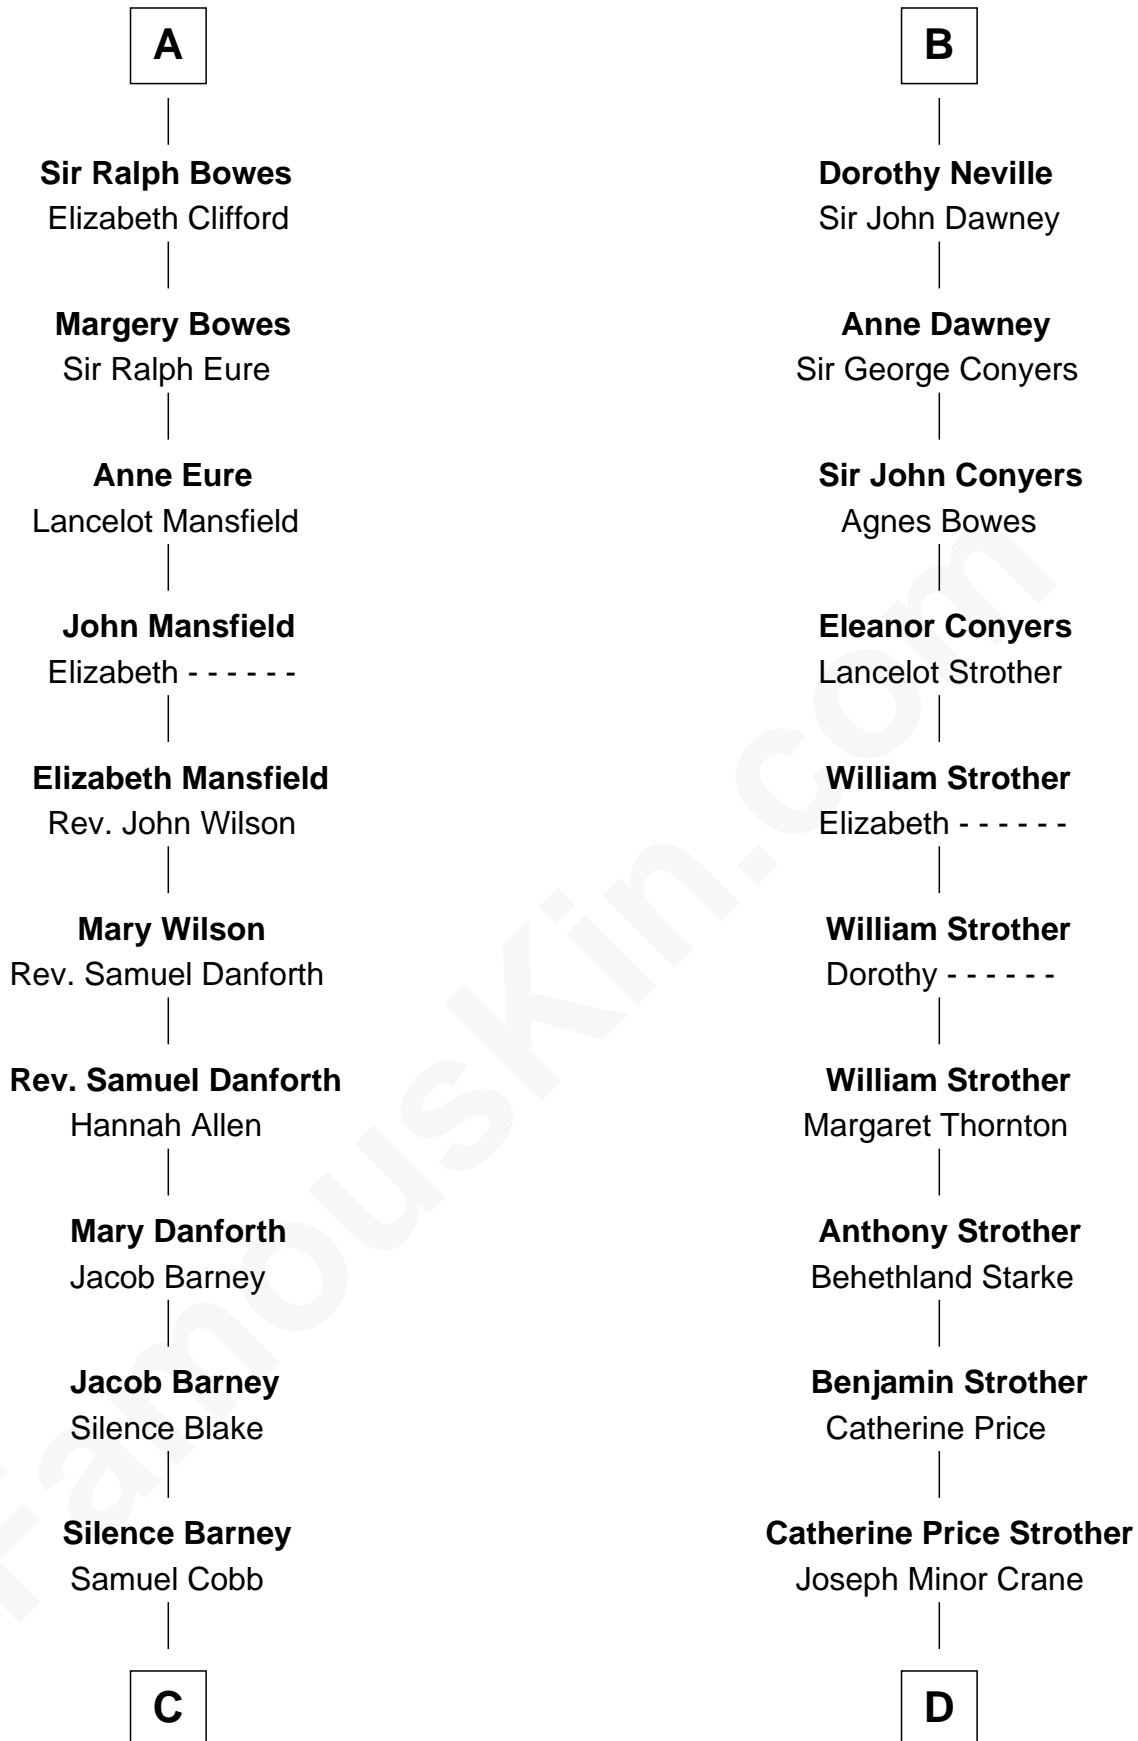

FamousKin.com

Relationship Chart of

Sandra Day O'Connor

First Female U.S. Supreme Court Justice

20th cousin 1 time removed of

Randolph Scott
Movie Actor

Sir James de Audley
Ela Longespee

C

Lettice Carlyle Cobb

Luke Day

Hollis Day

Eliza L. Flanders

Henry Clay Day

Alice Edith Hilton

Henry R. Day

Ada Mae Wilkey

Sandra Day O'Connor

U.S. Supreme Court Justice

D

John William Crane

Margaret Ann Sadler

Joseph Minor Crane

Lavinia Lionberger

Lucy Lionberger Crane