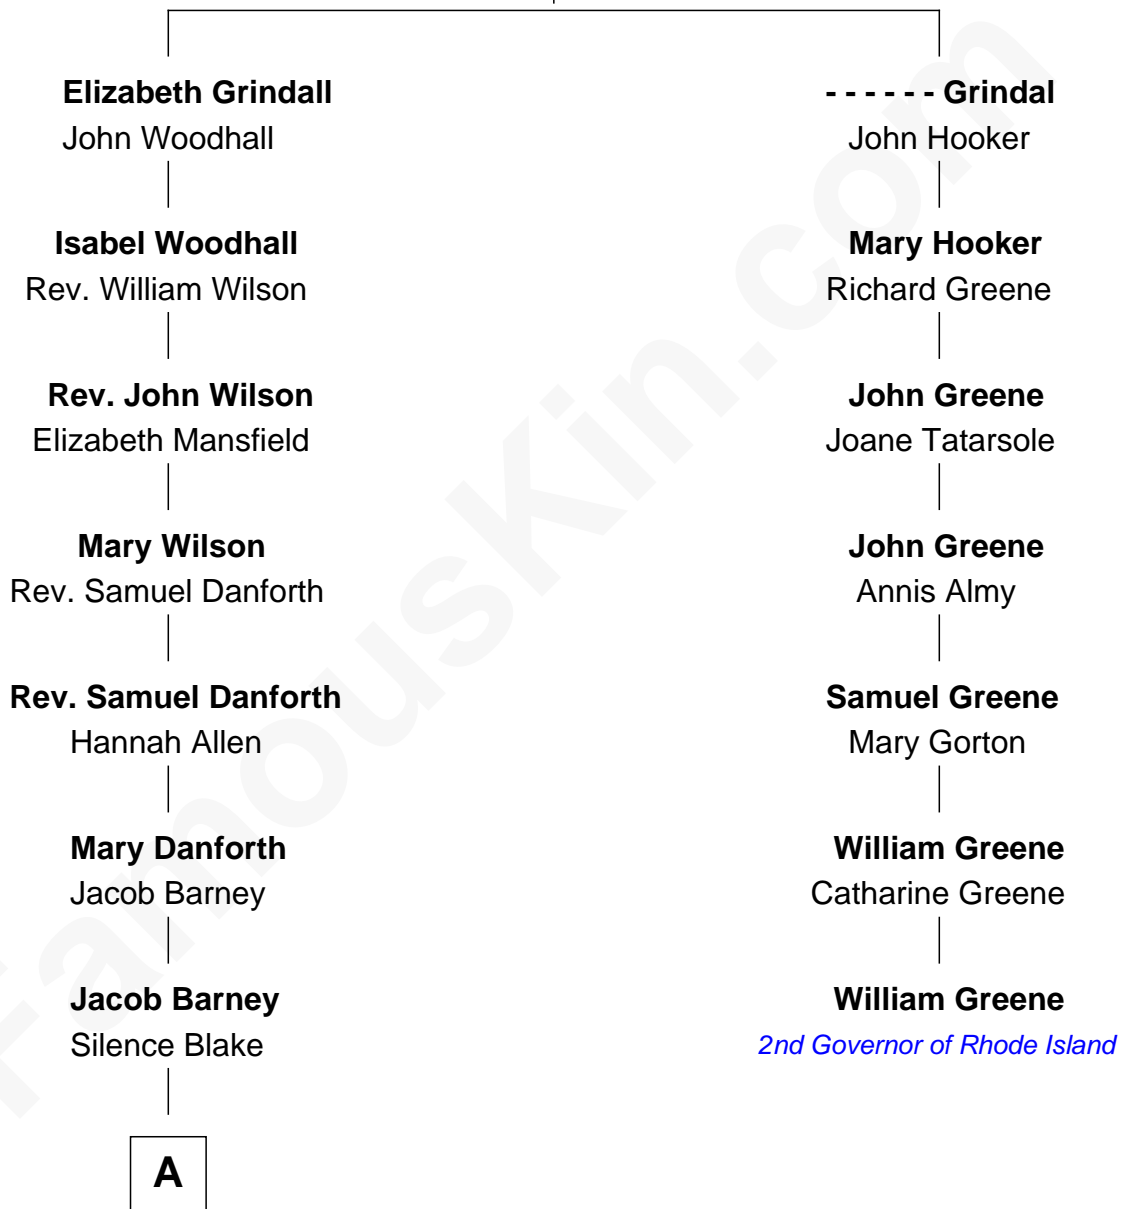

## Relationship Chart of

### Sandra Day O'Connor

First Female U.S. Supreme Court Justice

6th cousin 6 times removed of

**William Greene**

2nd Governor of Rhode Island

**William Grindall**

-----

**A**

—  
**Silence Barney**

Samuel Cobb

—  
**Lettice Carlyle Cobb**

Luke Day

—  
**Hollis Day**

Eliza L. Flanders

—  
**Henry Clay Day**

Alice Edith Hilton