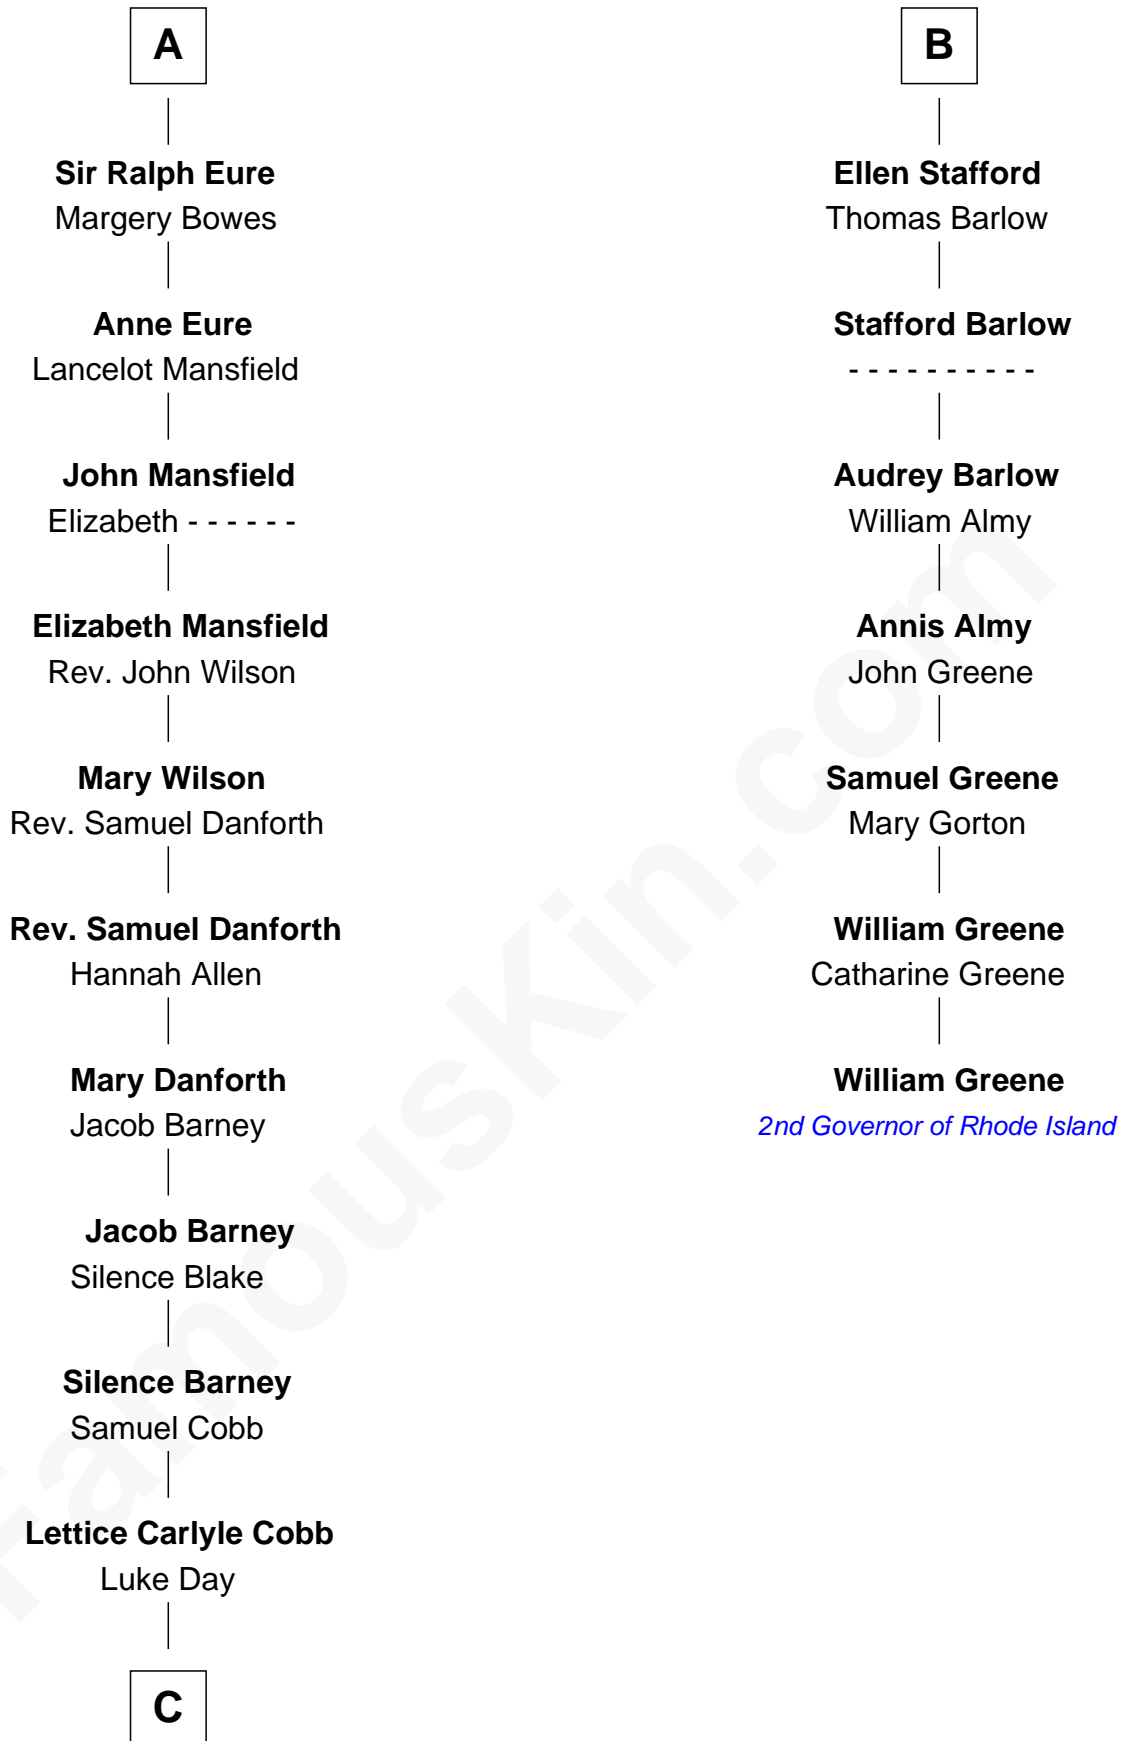

FamousKin.com
Relationship Chart of
Sandra Day O'Connor

First Female U.S. Supreme Court Justice

13th cousin 7 times removed of

William Greene

2nd Governor of Rhode Island

C

—
Hollis Day

Eliza L. Flanders

—
Henry Clay Day

Alice Edith Hilton

—
Henry R. Day

Ada Mae Wilkey

—
Sandra Day O'Connor

U.S. Supreme Court Justice

FamousKin.com