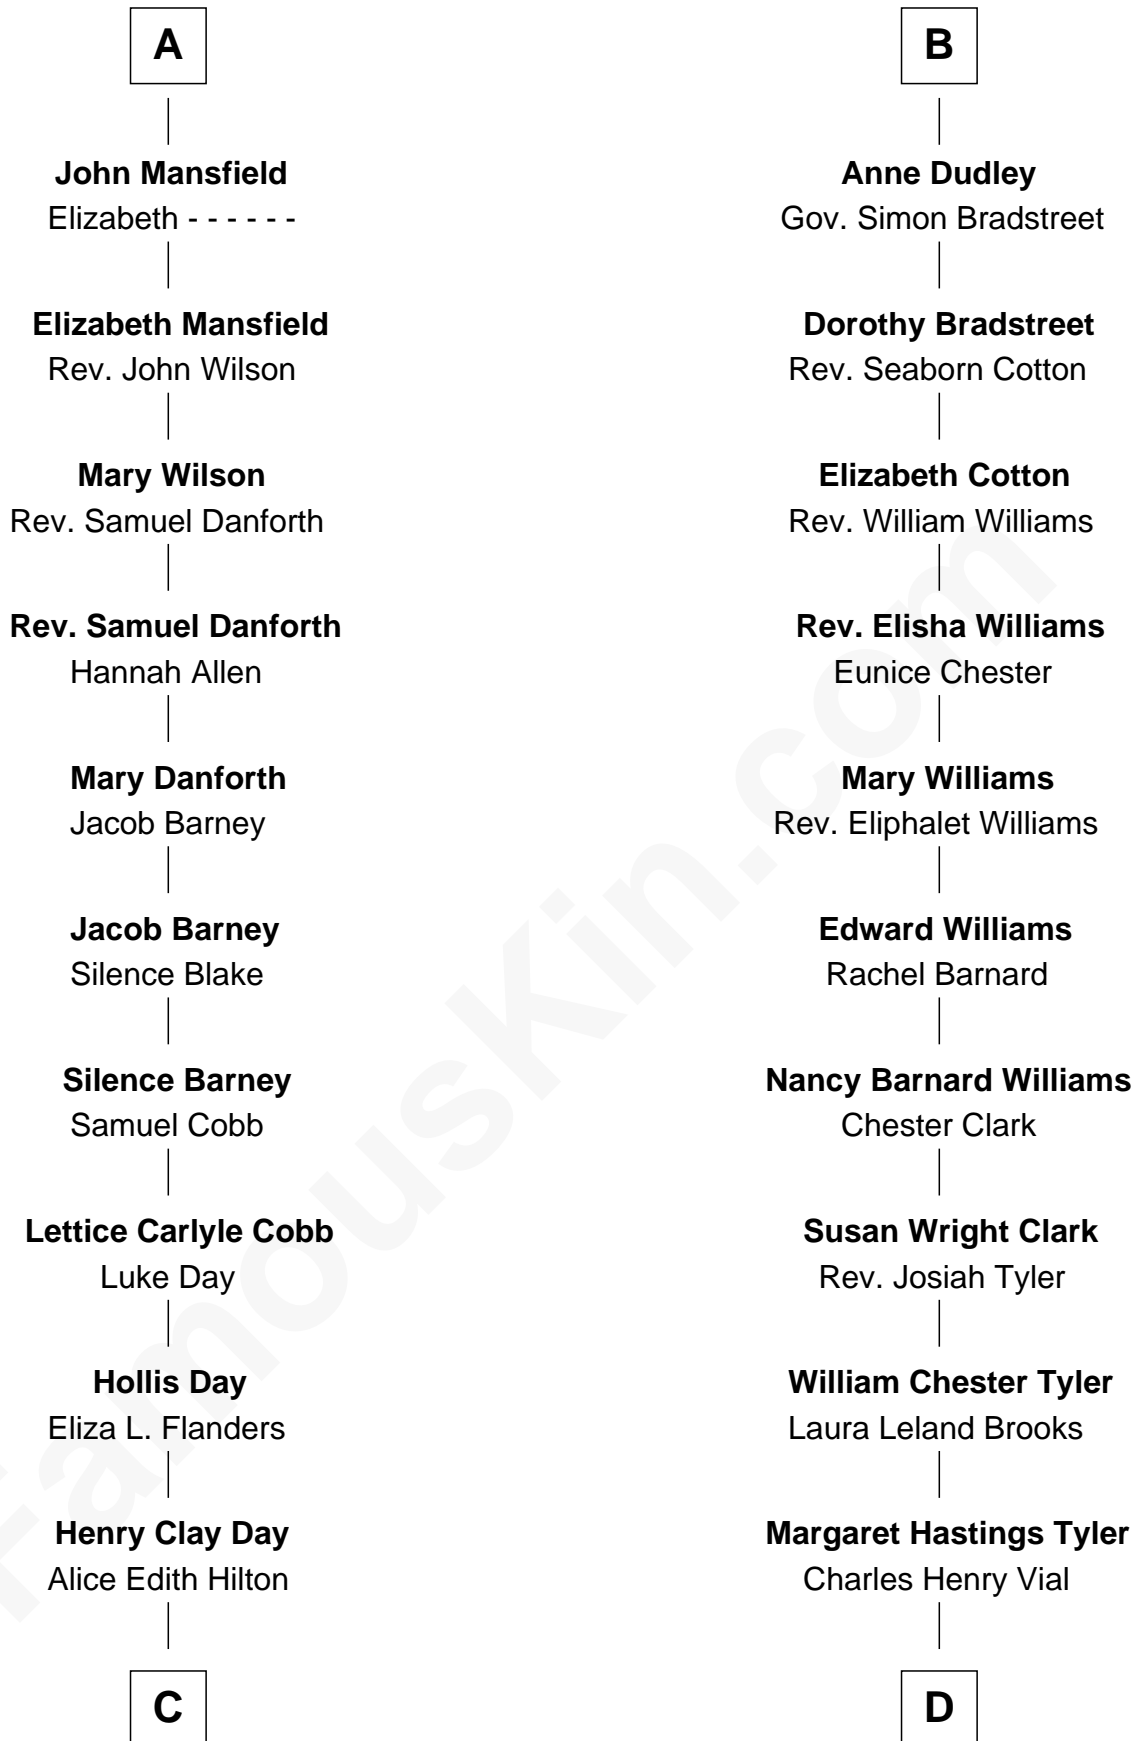

FamousKin.com

Relationship Chart of

Sandra Day O'Connor

First Female U.S. Supreme Court Justice

18th cousin 1 time removed of

Kate Upton

Sports Illustrated Swimsuit Cover Model

C

Henry R. Day
Ada Mae Wilkey

Sandra Day O'Connor
U.S. Supreme Court Justice

D

Elizabeth Brooks Vial
Stephen Edward Upton

Jefferson Matthew Upton
Shelley Fawn Davis

Kate Upton
Model and Actress

FamousKin.com