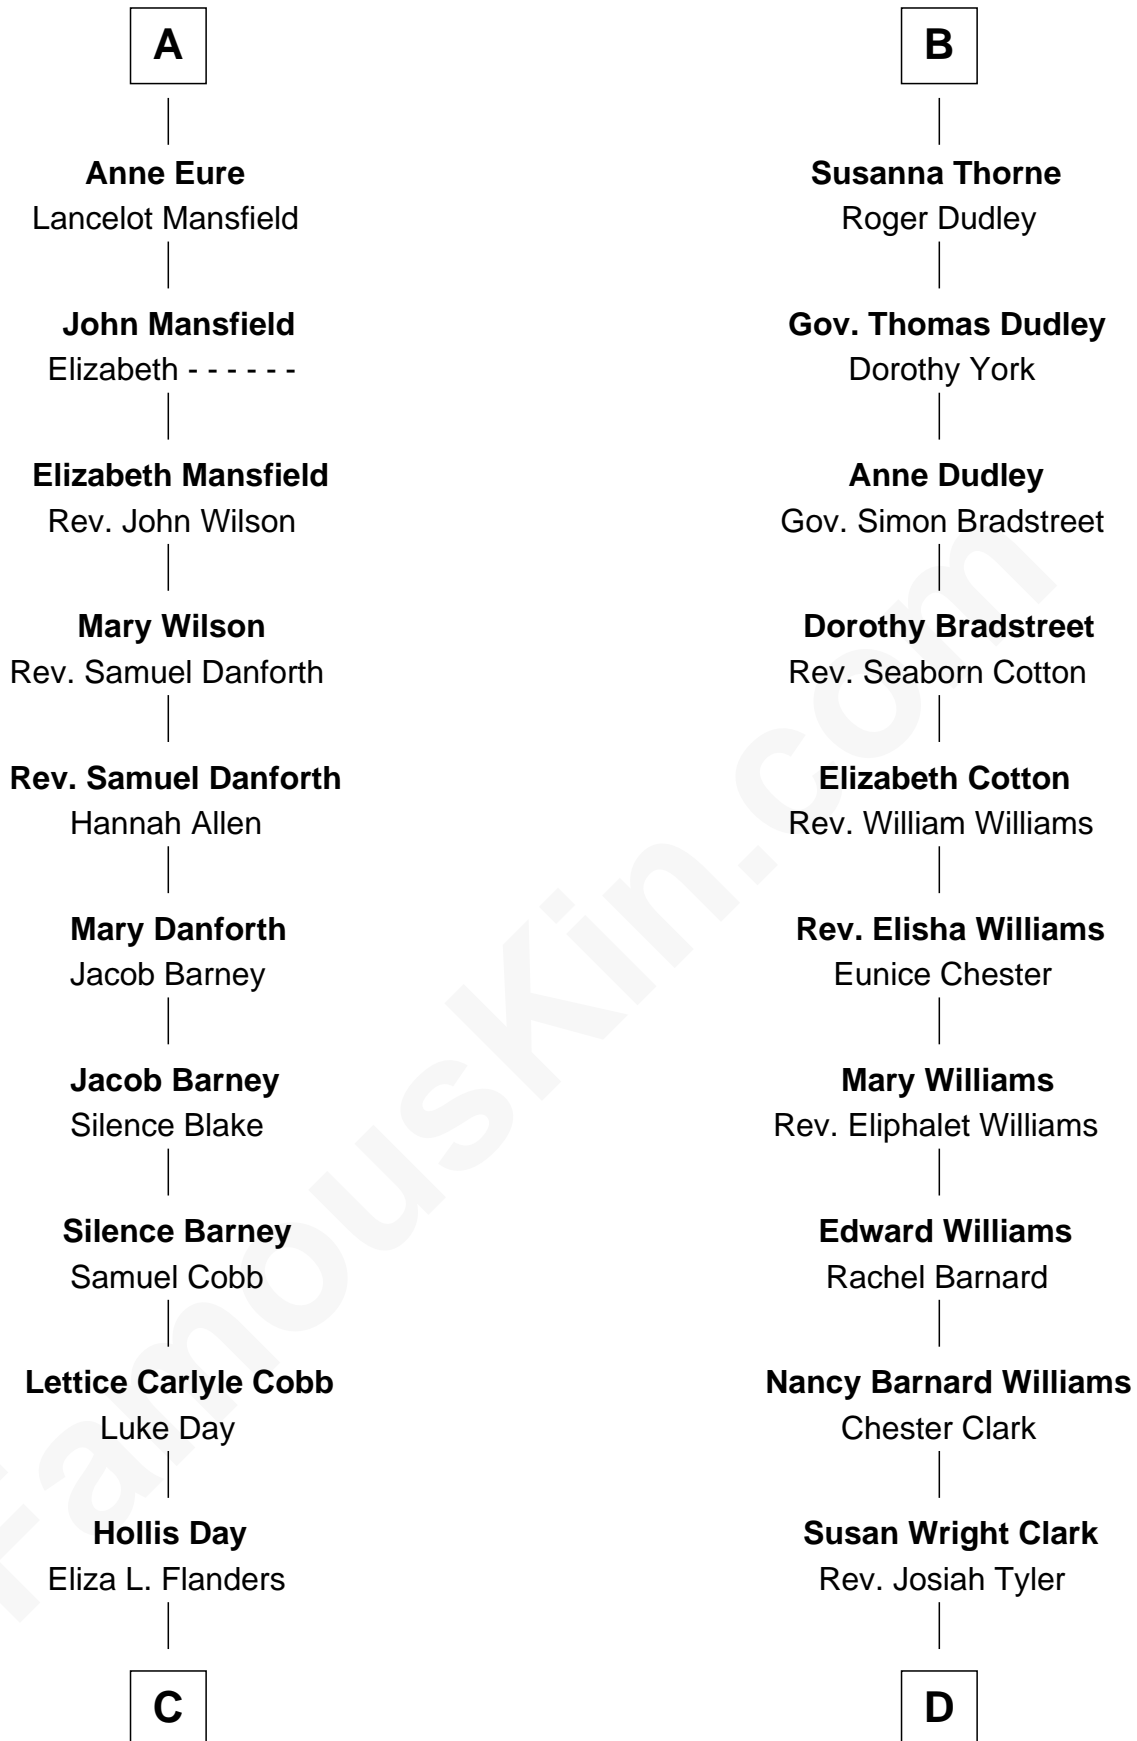

FamousKin.com

Relationship Chart of

Sandra Day O'Connor

First Female U.S. Supreme Court Justice

19th cousin 2 times removed of

Kate Upton

Sports Illustrated Swimsuit Cover Model

C

Henry Clay Day
Alice Edith Hilton

Henry R. Day
Ada Mae Wilkey

Sandra Day O'Connor
U.S. Supreme Court Justice

D

William Chester Tyler
Laura Leland Brooks

Margaret Hastings Tyler
Charles Henry Vial

Elizabeth Brooks Vial
Stephen Edward Upton