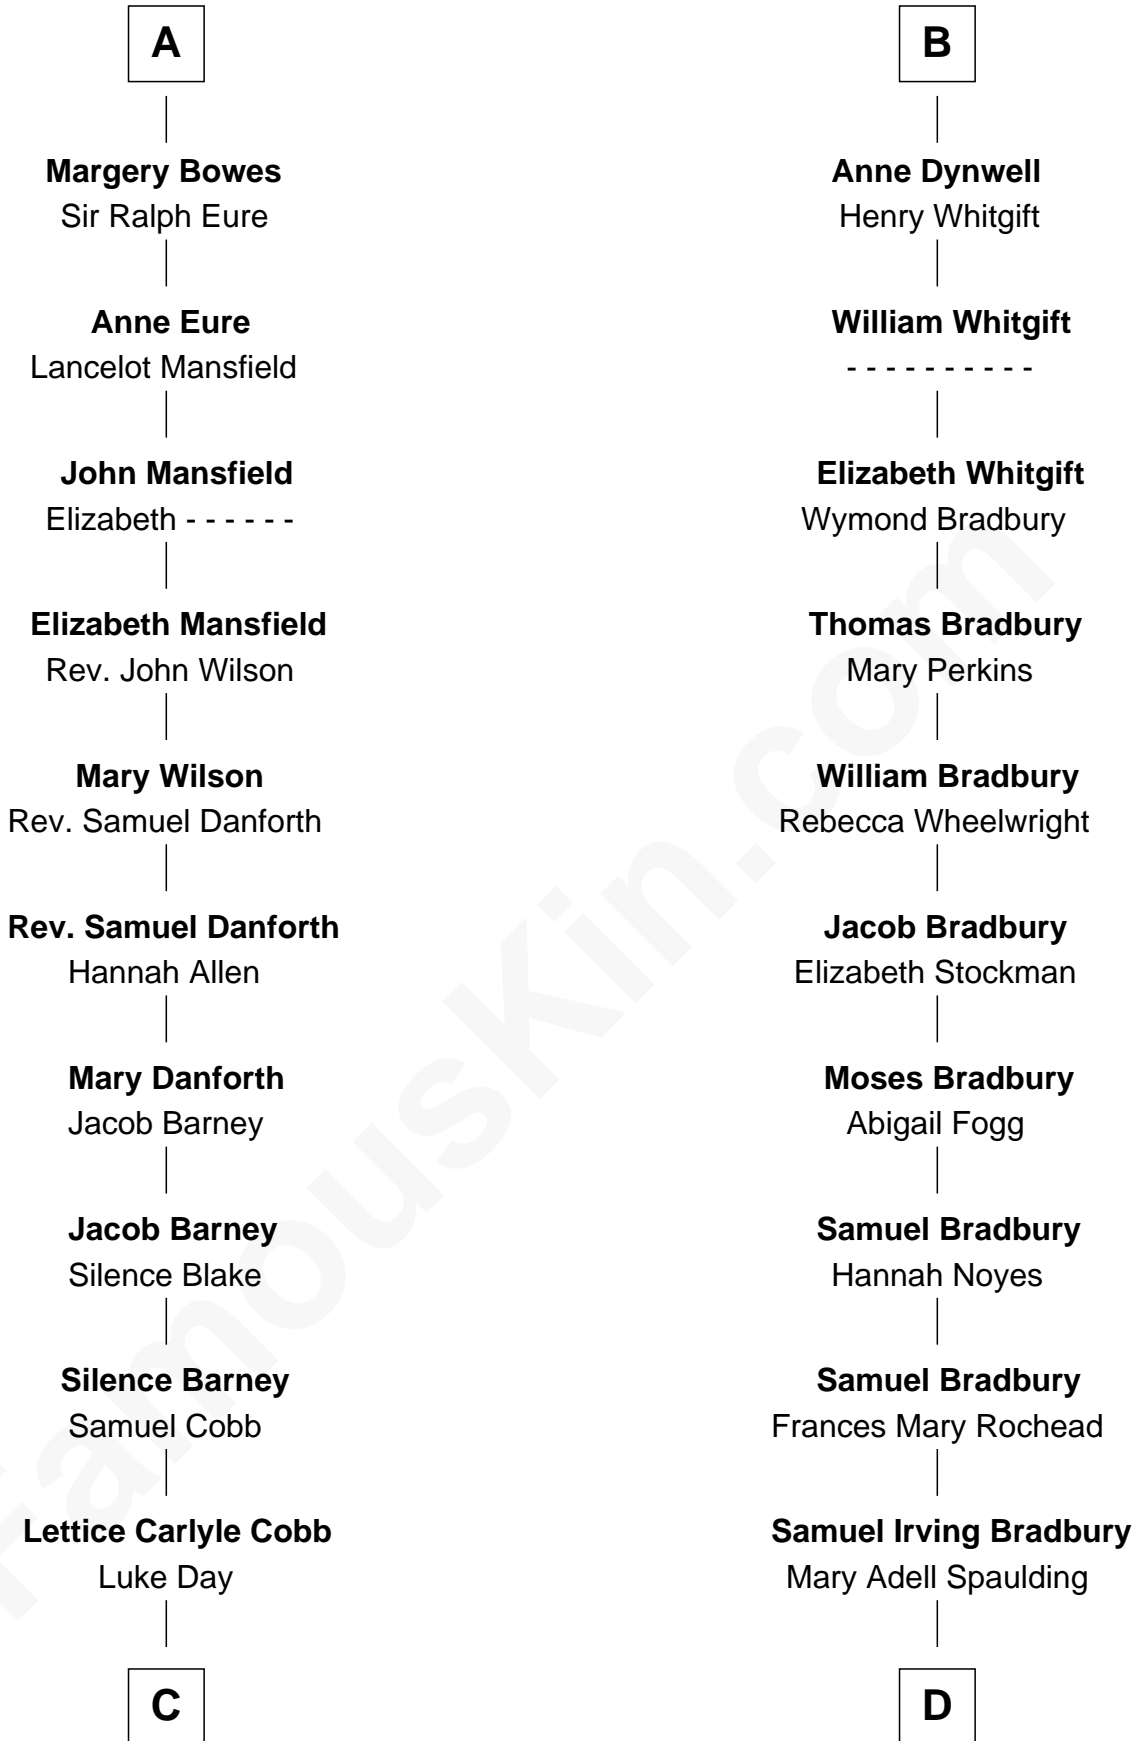

FamousKin.com
Relationship Chart of
Sandra Day O'Connor

First Female U.S. Supreme Court Justice

19th cousin 1 time removed of

Ray Bradbury

Author of The Martian Chronicles

Sir Geoffrey le Scrope

Ivetta de Ros

C

Hollis Day

Eliza L. Flanders

Henry Clay Day

Alice Edith Hilton

Henry R. Day

Ada Mae Wilkey

Sandra Day O'Connor

U.S. Supreme Court Justice

D

Samuel Hinkston Bradbury

Minnie Alice Davis

Leonard Spaulding Bradbury

Esther Marie Moberg

Ray Bradbury

Author of The Martian Chronicles