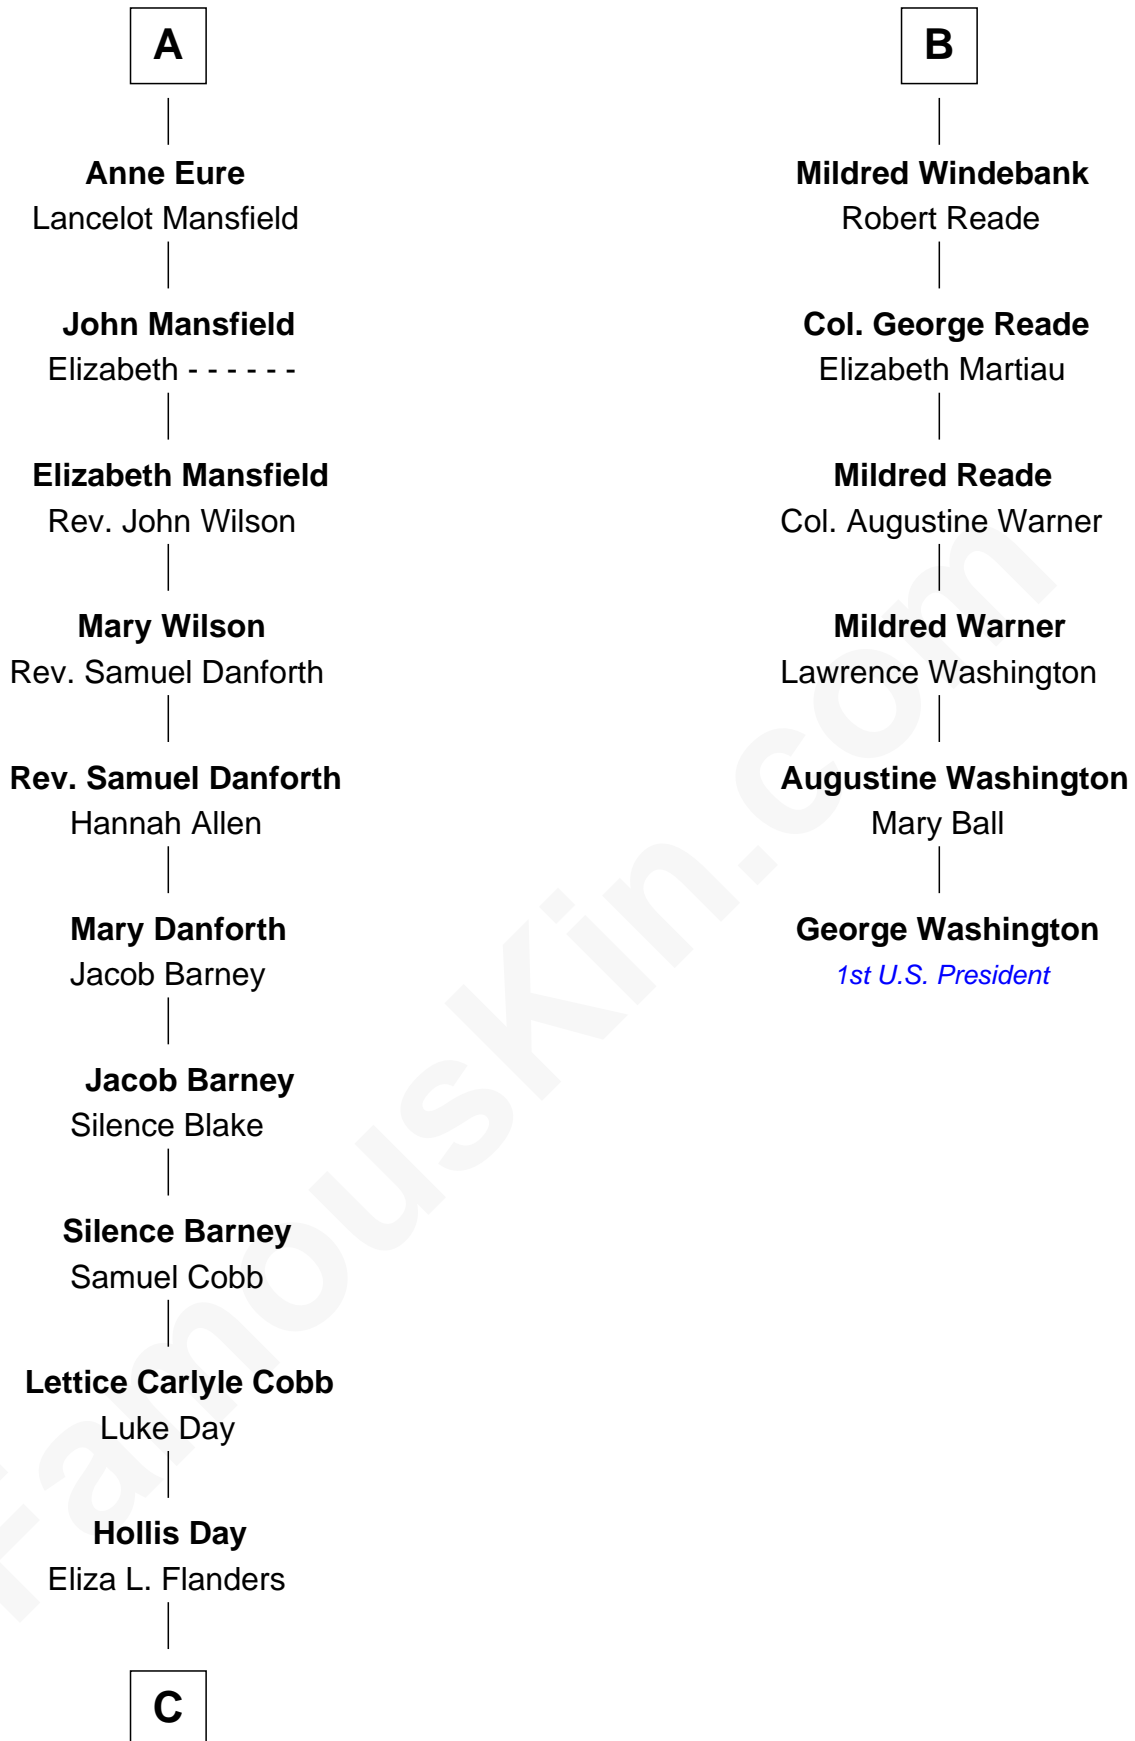

## Relationship Chart of

### Sandra Day O'Connor

*First Female U.S. Supreme Court Justice*

12th cousin 7 times removed of

### George Washington

*1st U.S. President*

**Sir William de Aton**

Isabel de Percy

**C**

Henry Clay Day  
Alice Edith Hilton

Henry R. Day  
Ada Mae Wilkey

Sandra Day O'Connor  
*U.S. Supreme Court Justice*

FamousKin.com