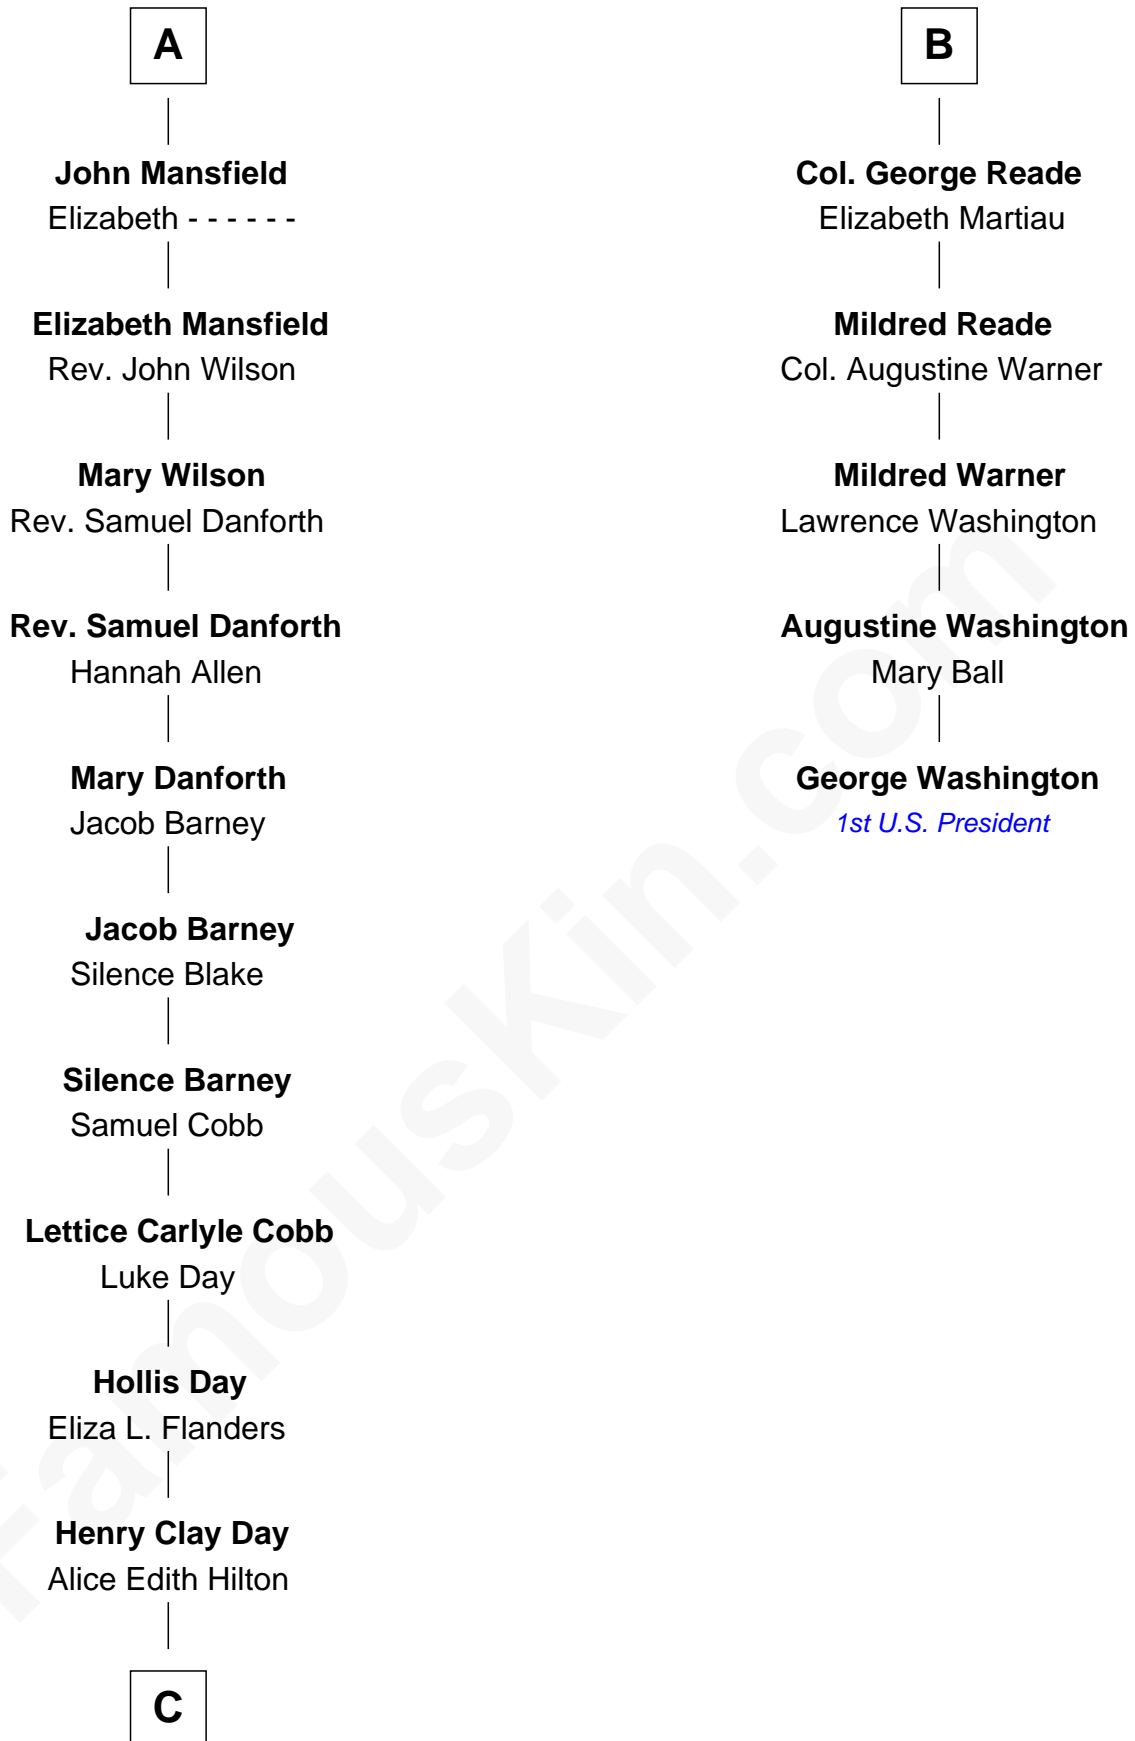

FamousKin.com

Relationship Chart of

Sandra Day O'Connor

First Female U.S. Supreme Court Justice

11th cousin 7 times removed of

George Washington
1st U.S. President

Sir Henry Percy
Elizabeth Mortimer

C

Henry R. Day
Ada Mae Wilkey

Sandra Day O'Connor
U.S. Supreme Court Justice

FamousKin.com