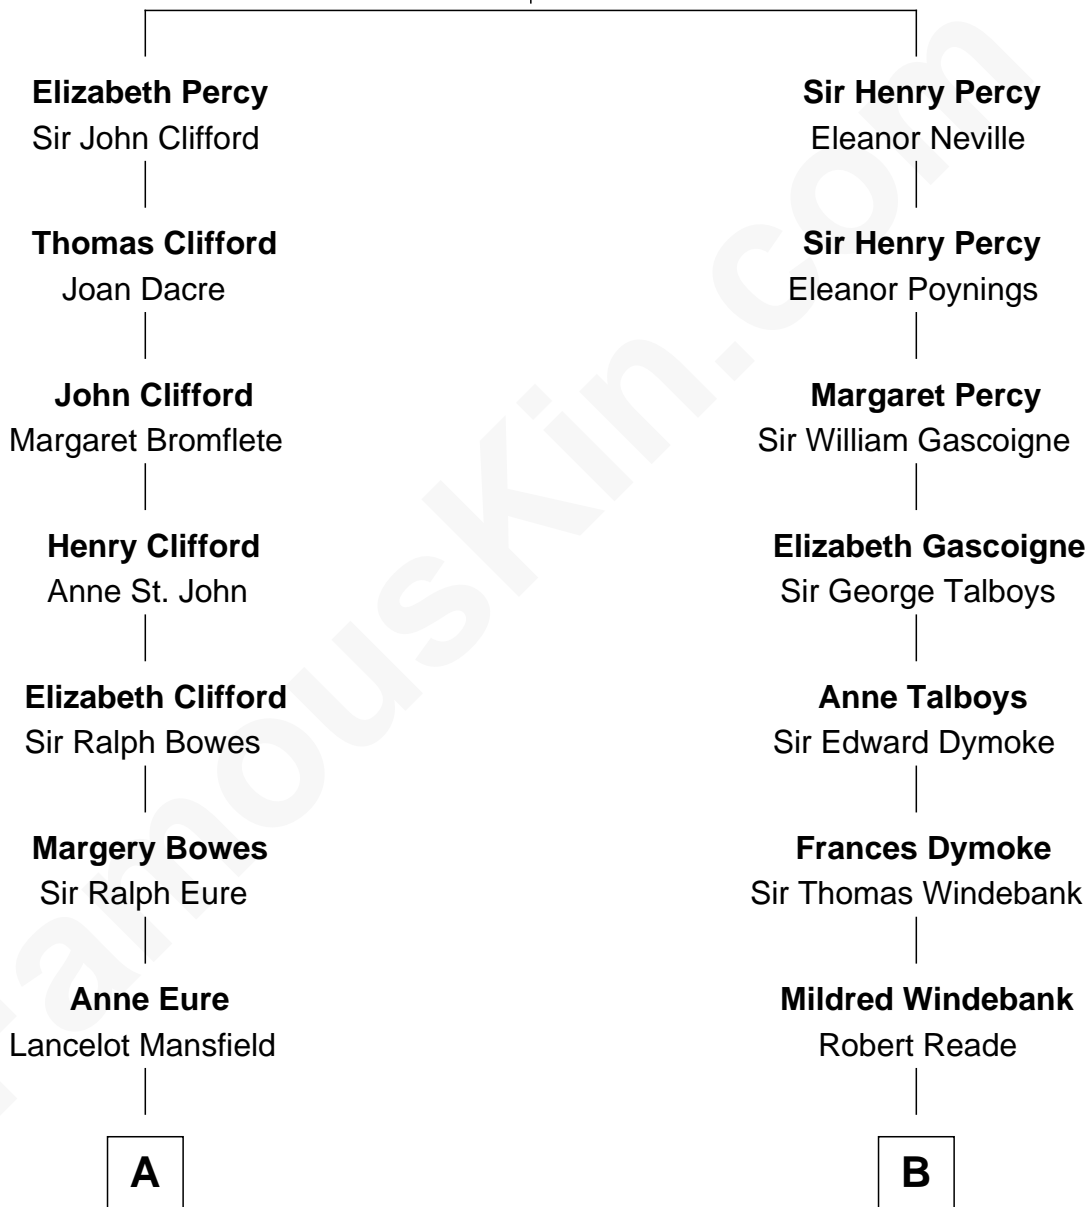

FamousKin.com

Relationship Chart of

Sandra Day O'Connor

First Female U.S. Supreme Court Justice

11th cousin 7 times removed of

George Washington
1st U.S. President

Sir Henry Percy
Elizabeth Mortimer

C

Henry R. Day
Ada Mae Wilkey

Sandra Day O'Connor
U.S. Supreme Court Justice

FamousKin.com