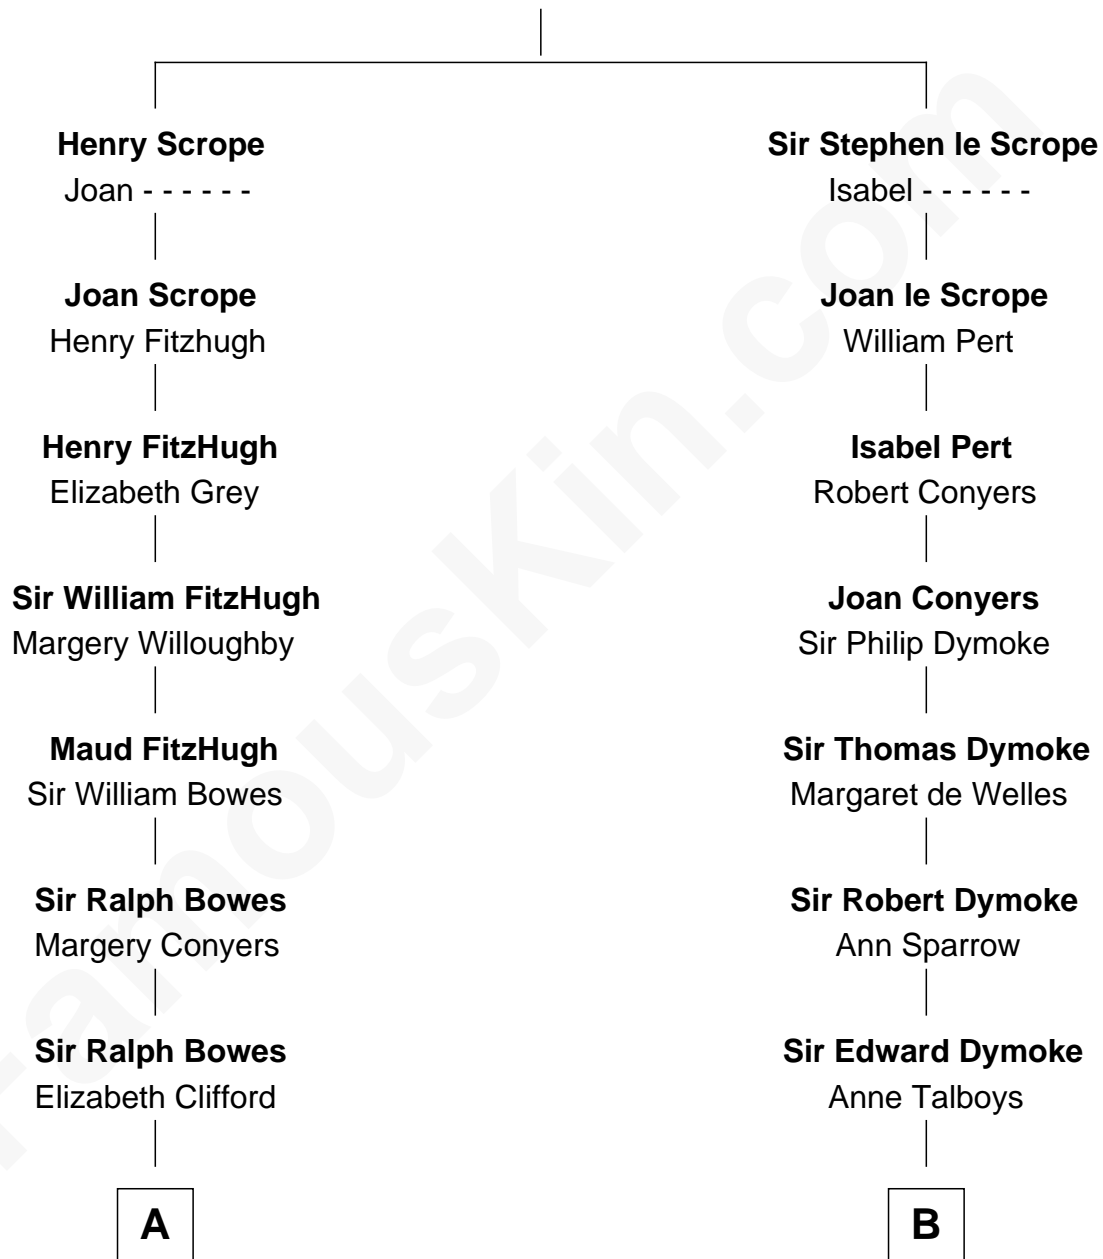

FamousKin.com

Relationship Chart of

Sandra Day O'Connor

First Female U.S. Supreme Court Justice

13th cousin 7 times removed of

George Washington

1st U.S. President

Sir Geoffrey le Scrope

Ivetta de Ros

C

—
Hollis Day

Eliza L. Flanders

—
Henry Clay Day

Alice Edith Hilton

—
Henry R. Day

Ada Mae Wilkey