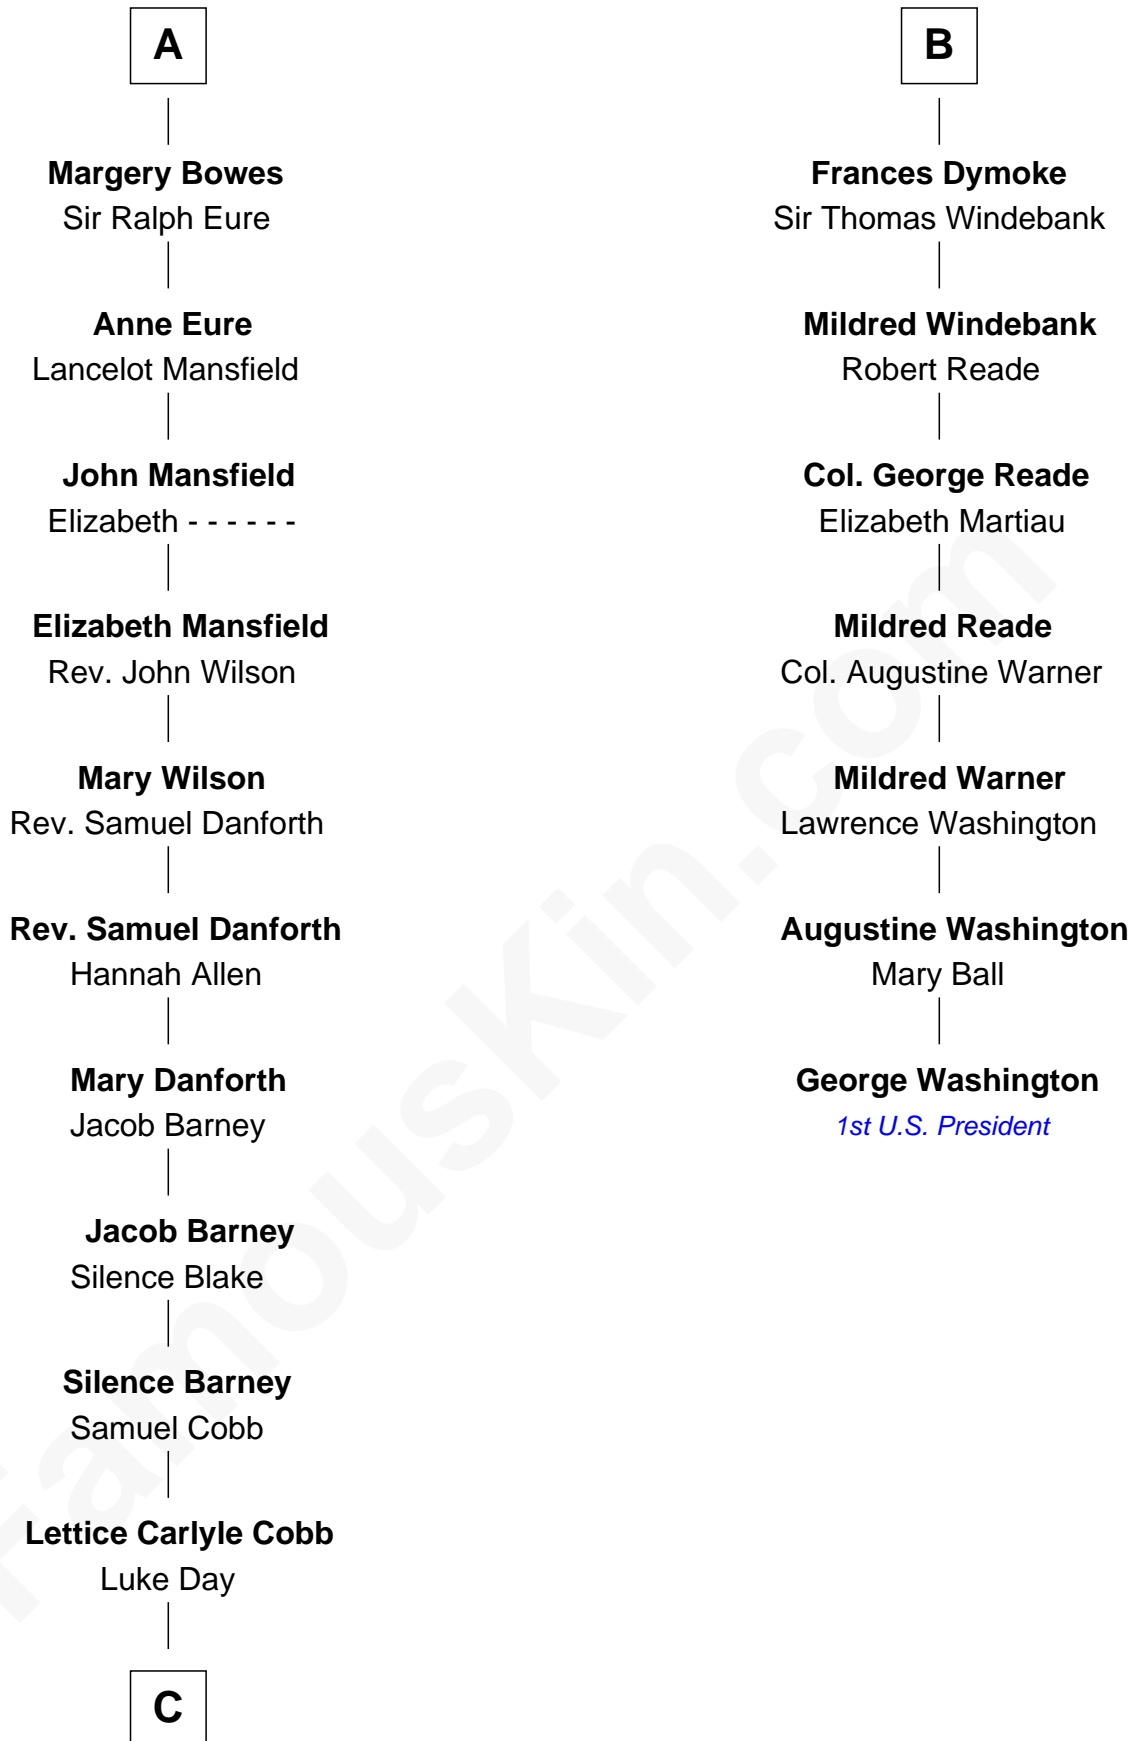

FamousKin.com

Relationship Chart of

Sandra Day O'Connor

First Female U.S. Supreme Court Justice

13th cousin 7 times removed of

George Washington

1st U.S. President

Sir Geoffrey le Scrope

Ivetta de Ros

C

—
Hollis Day

Eliza L. Flanders

—
Henry Clay Day

Alice Edith Hilton

—
Henry R. Day

Ada Mae Wilkey