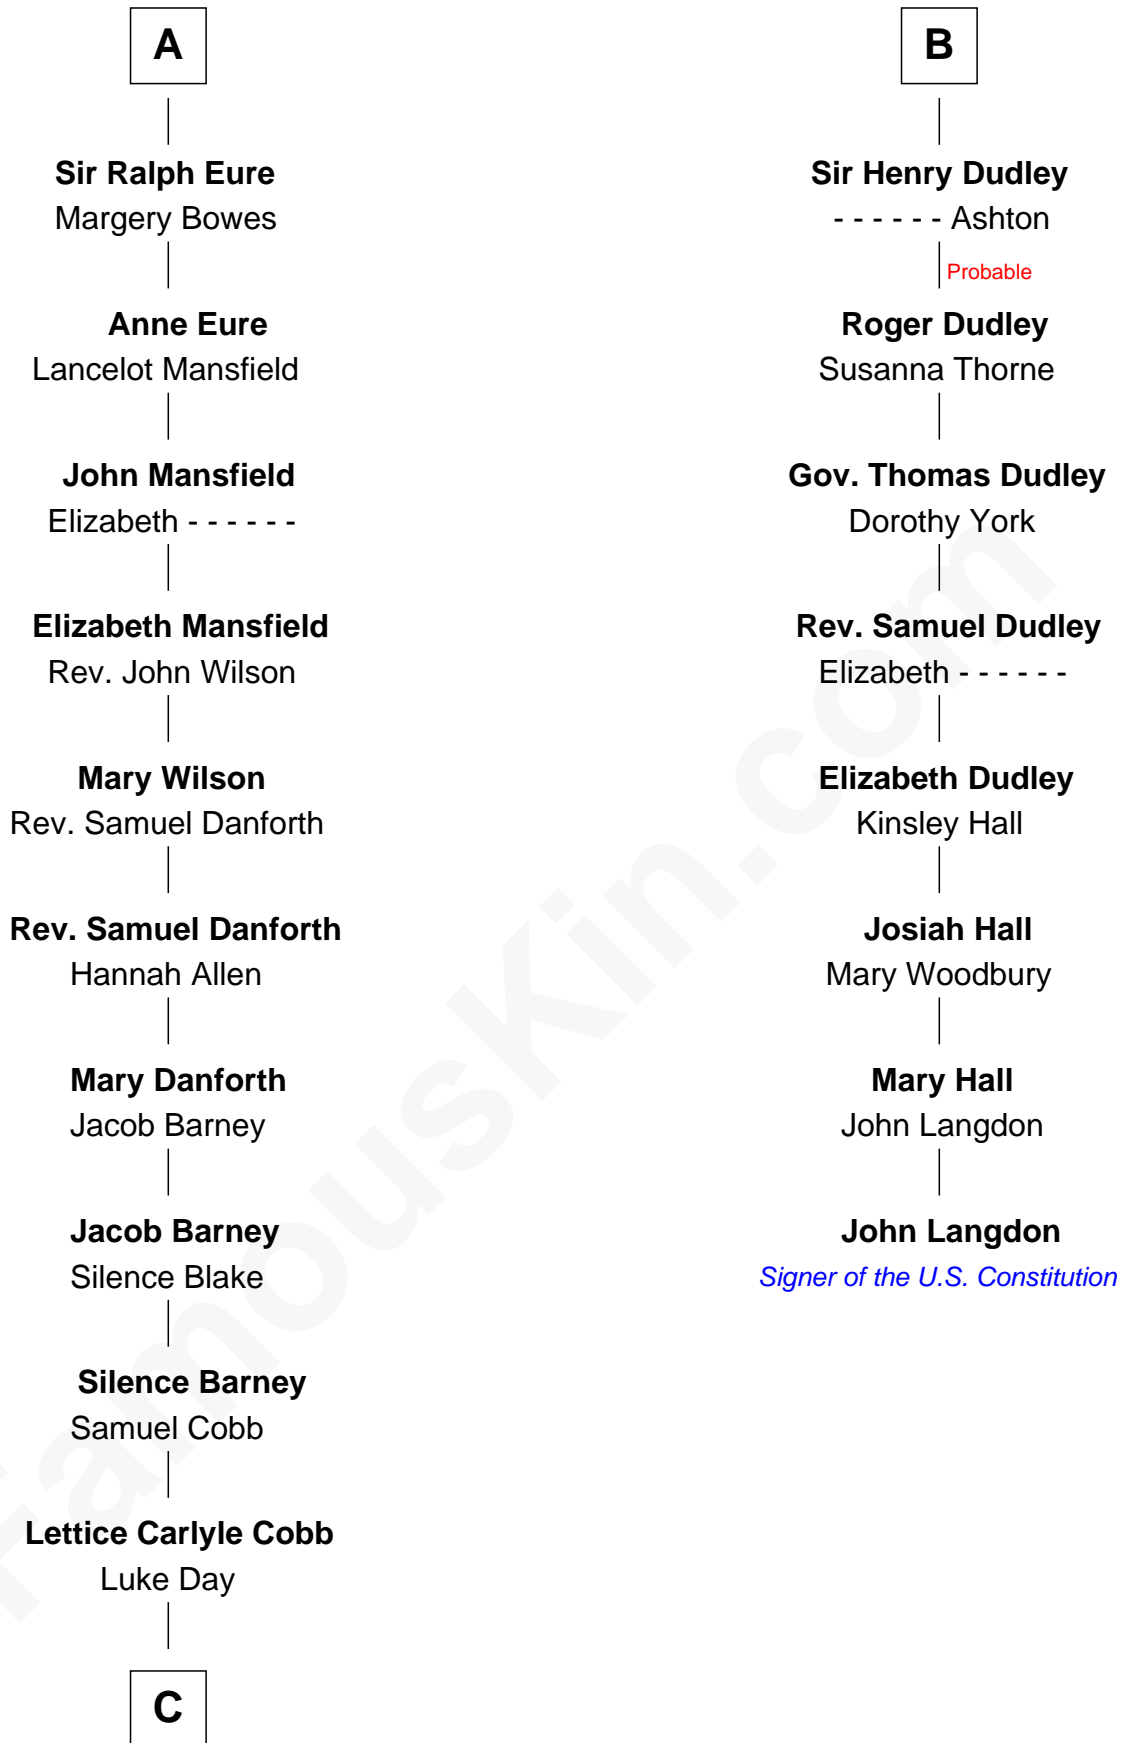

## Relationship Chart of

### Sandra Day O'Connor

*First Female U.S. Supreme Court Justice*

14th cousin 6 times removed of

**John Langdon**

*Signer of the U.S. Constitution*

**C**

—  
**Hollis Day**

Eliza L. Flanders

—  
**Henry Clay Day**

Alice Edith Hilton

—  
**Henry R. Day**

Ada Mae Wilkey

—  
**Sandra Day O'Connor**

*U.S. Supreme Court Justice*

FamousKin.com