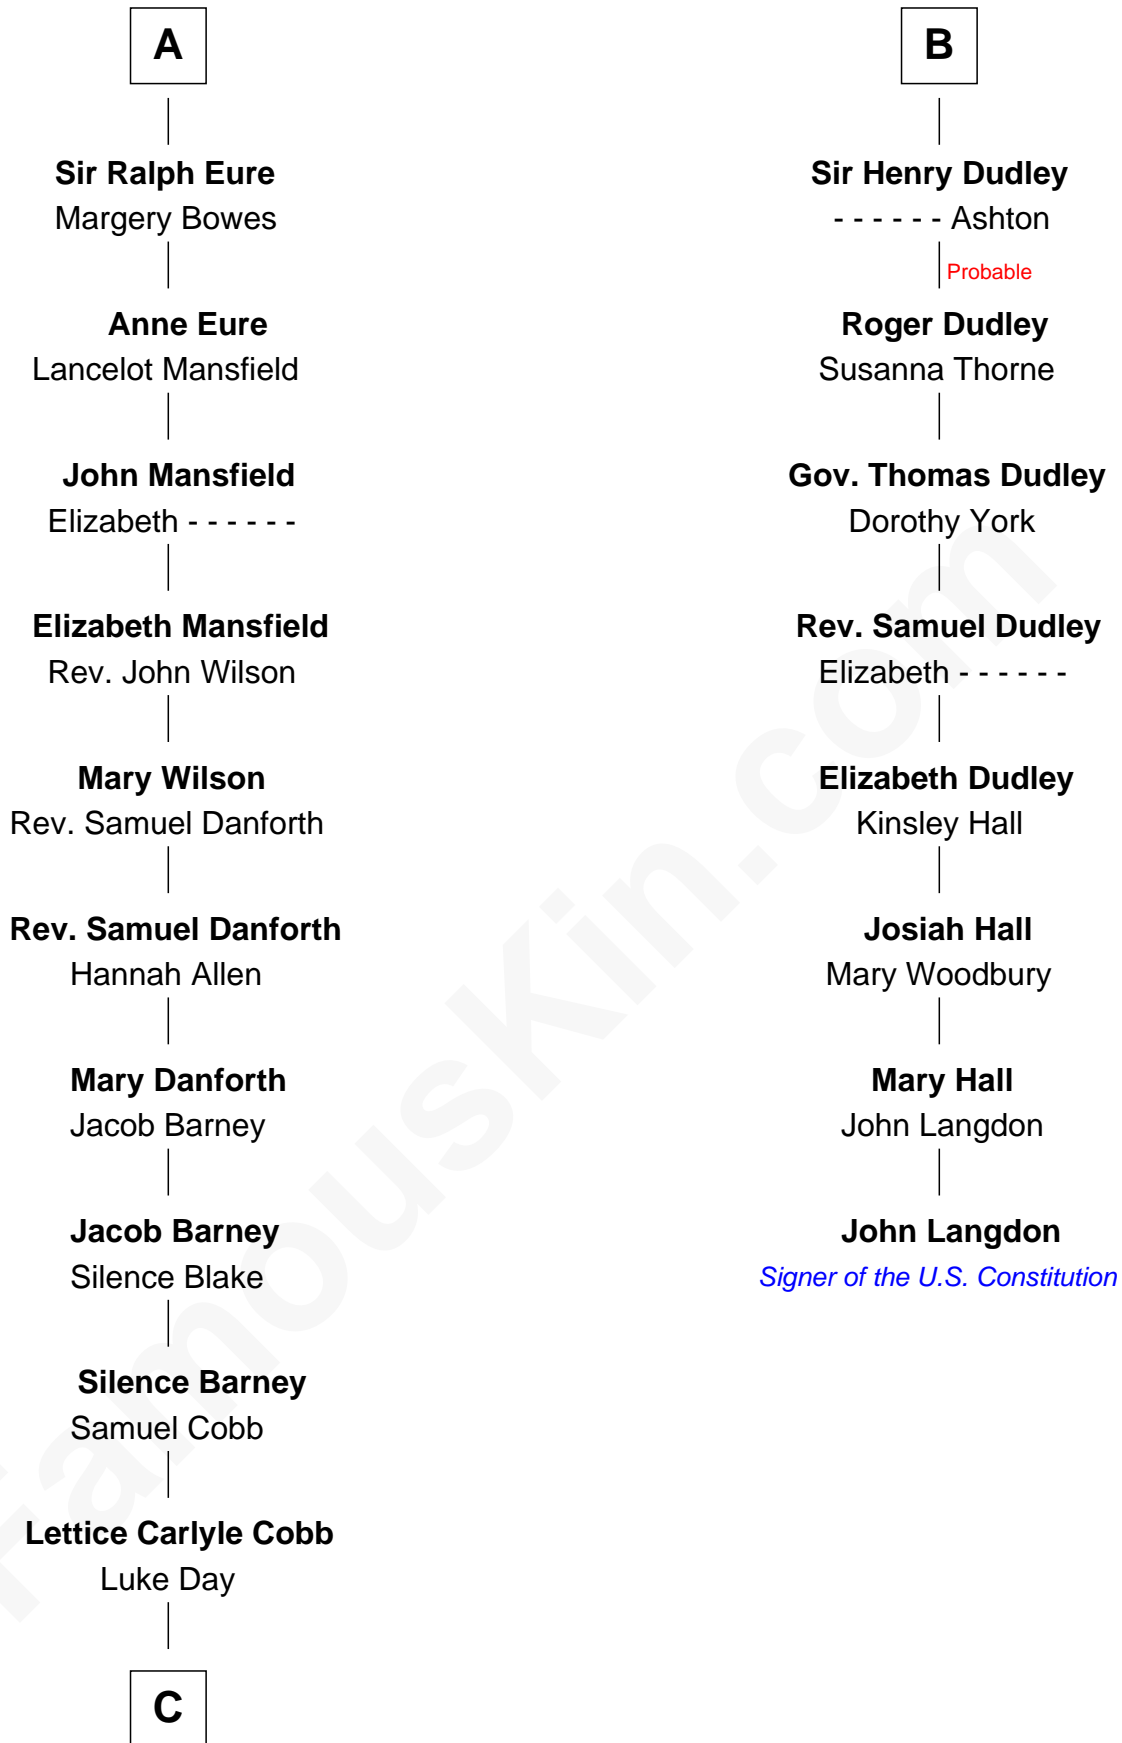

FamousKin.com

Relationship Chart of

Sandra Day O'Connor

First Female U.S. Supreme Court Justice

14th cousin 6 times removed of

John Langdon

Signer of the U.S. Constitution

C

—
Hollis Day

Eliza L. Flanders

—
Henry Clay Day

Alice Edith Hilton

—
Henry R. Day

Ada Mae Wilkey

—
Sandra Day O'Connor

U.S. Supreme Court Justice