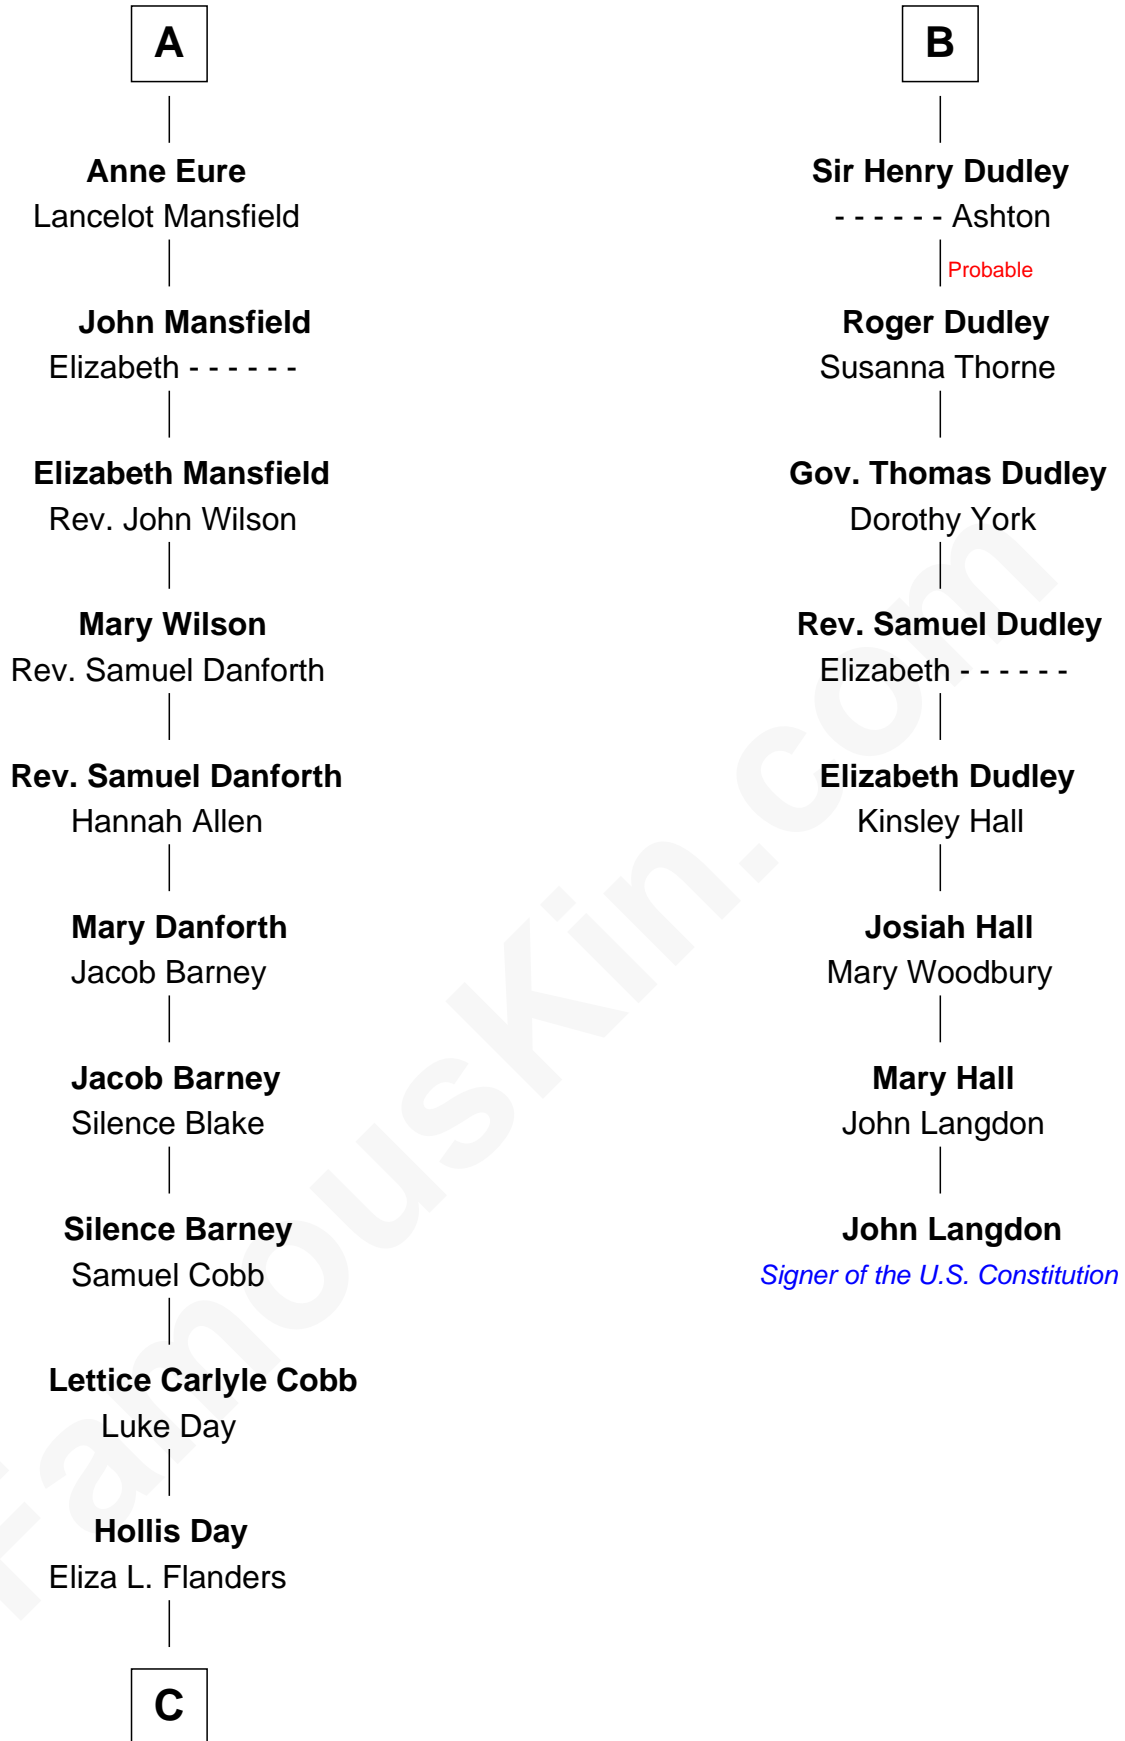

## Relationship Chart of

### Sandra Day O'Connor

*First Female U.S. Supreme Court Justice*

14th cousin 5 times removed of

**John Langdon**

*Signer of the U.S. Constitution*

**Edmund Fitzalan**

Alice de Warenne

**C**