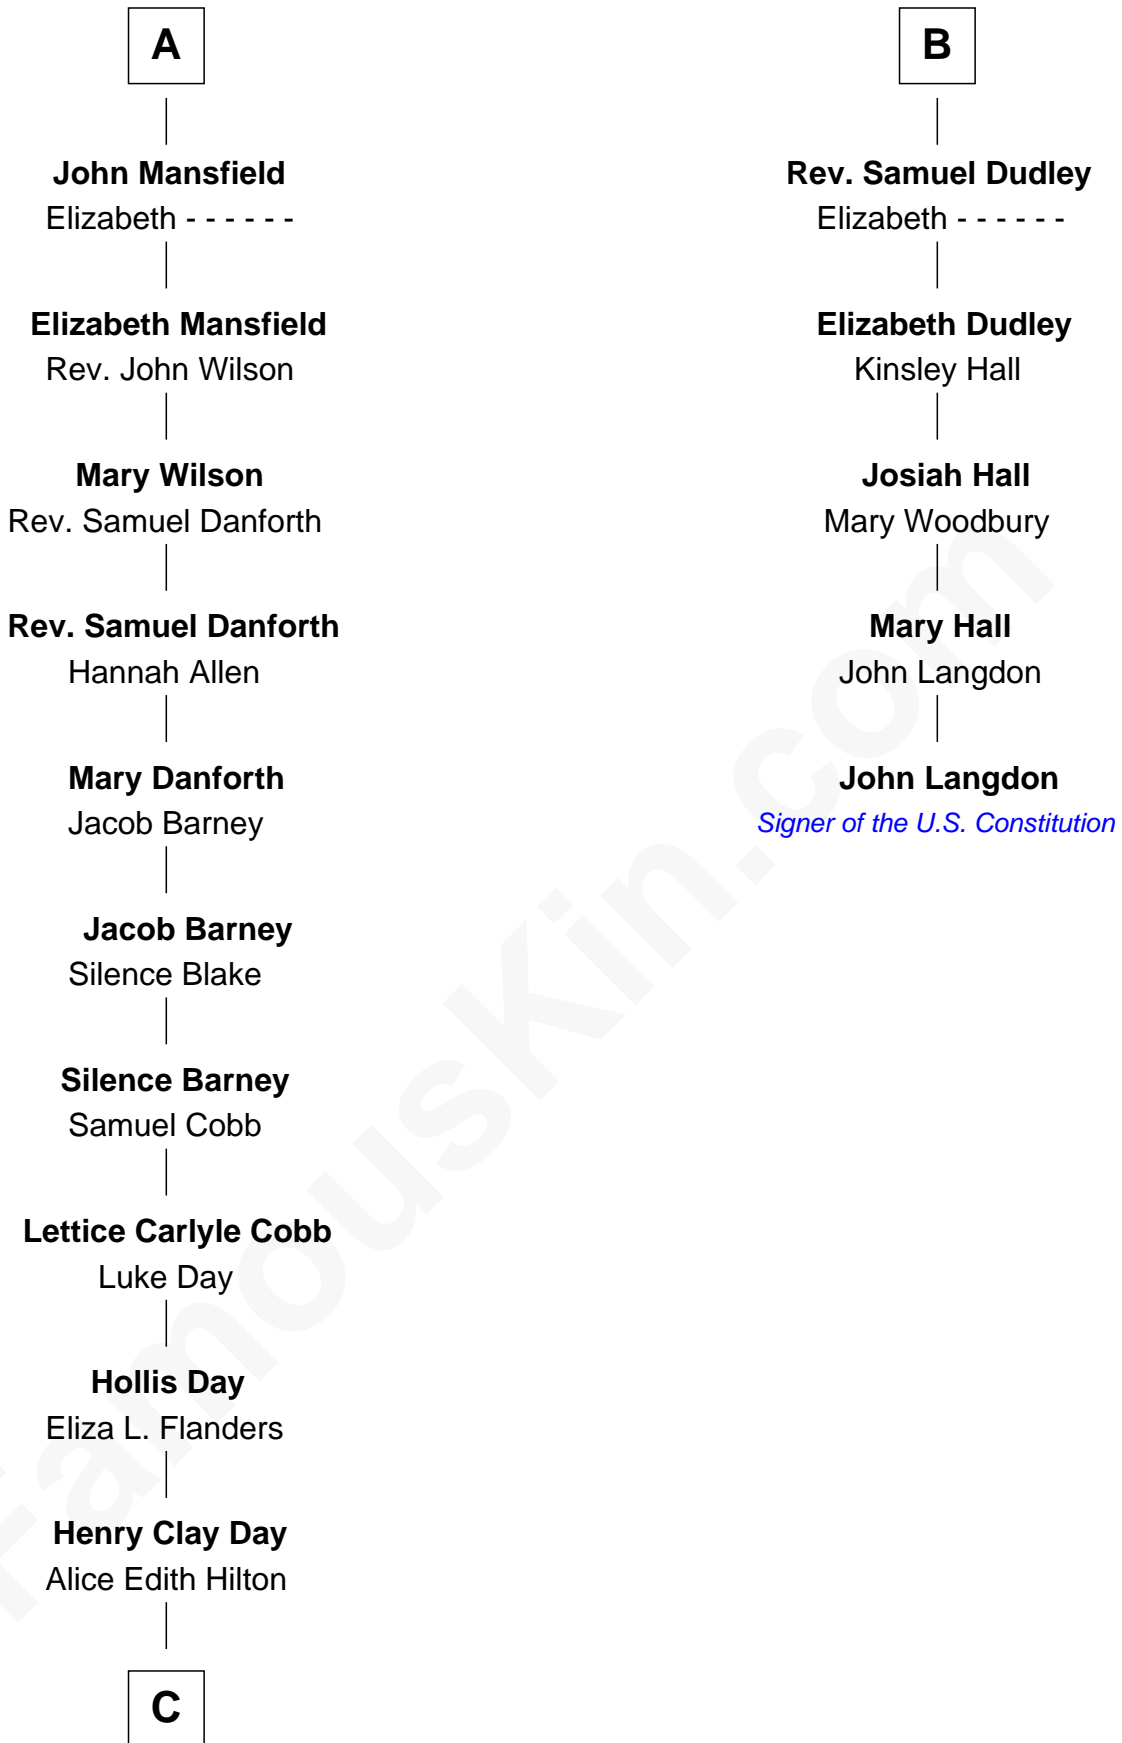

## Relationship Chart of

### Sandra Day O'Connor

First Female U.S. Supreme Court Justice

11th cousin 7 times removed of

**John Langdon**

Signer of the U.S. Constitution

**C**

Henry R. Day  
Ada Mae Wilkey

Sandra Day O'Connor  
*U.S. Supreme Court Justice*