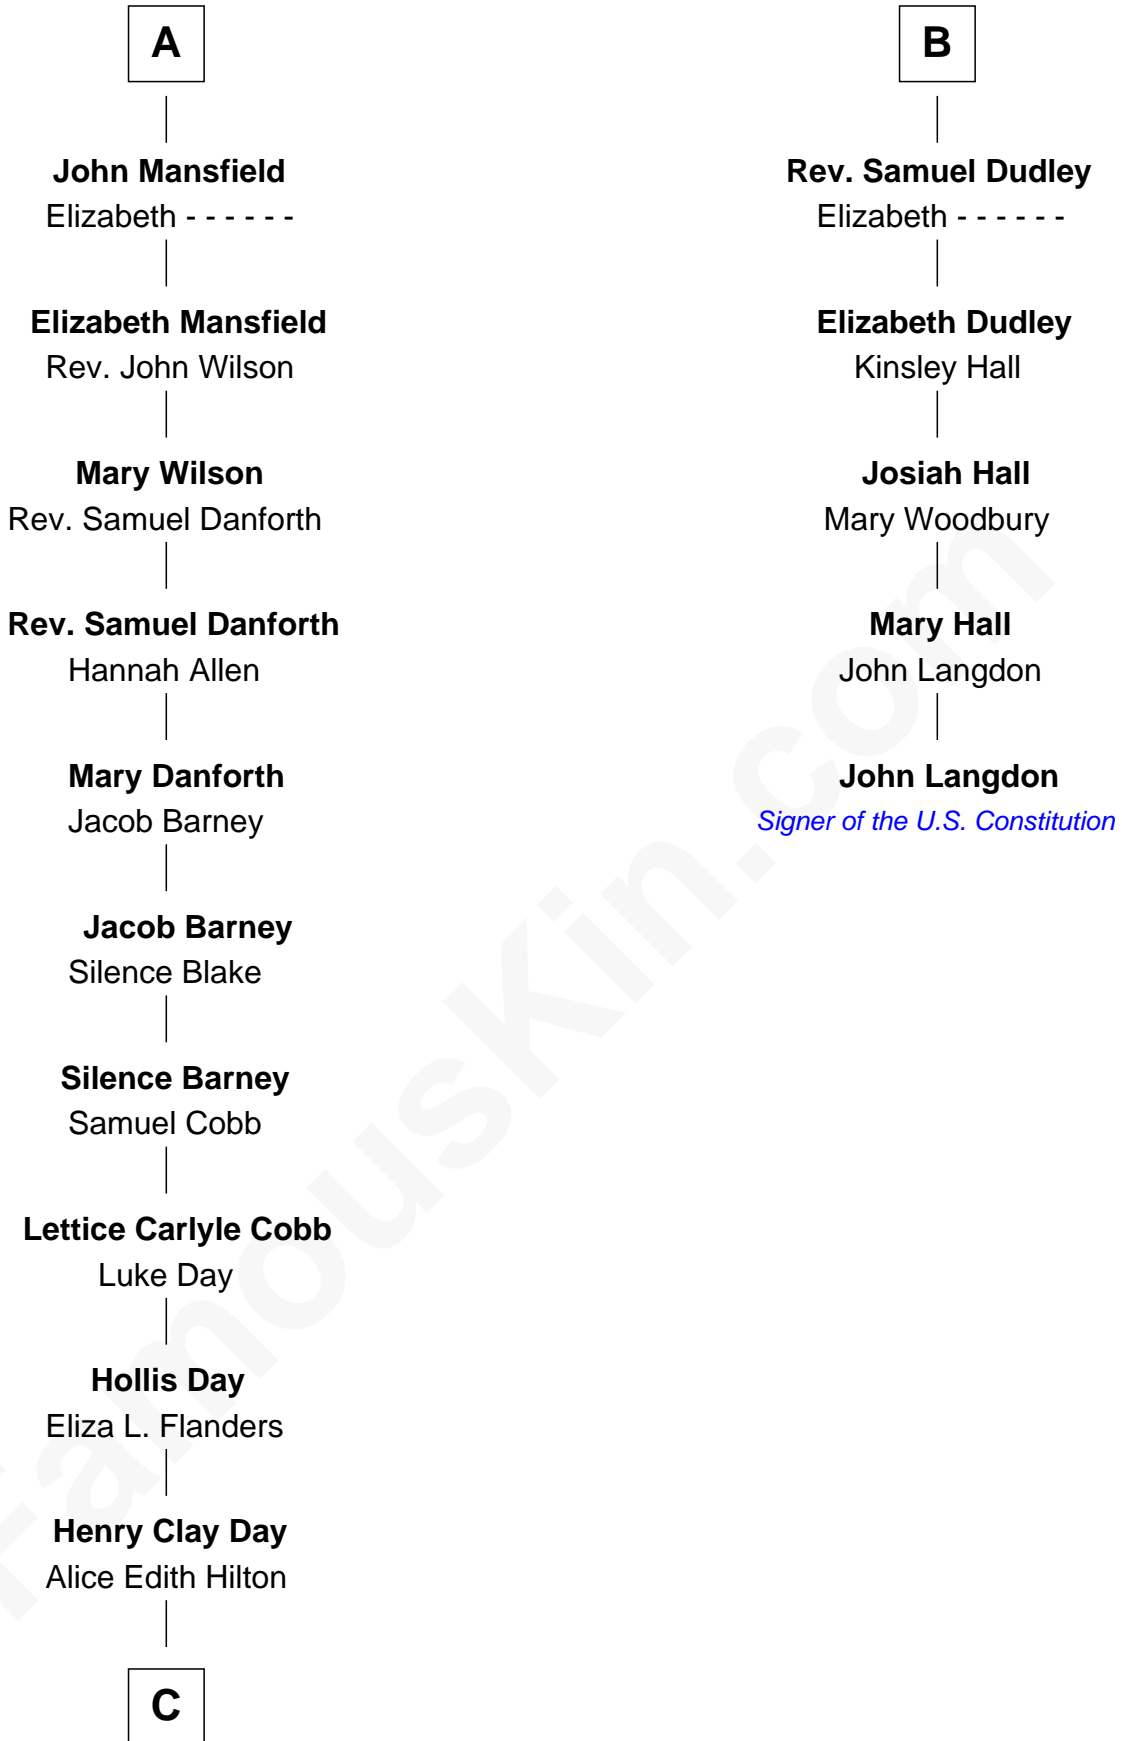

## Relationship Chart of

### Sandra Day O'Connor

*First Female U.S. Supreme Court Justice*

11th cousin 7 times removed of

### John Langdon

*Signer of the U.S. Constitution*

**C**

Henry R. Day  
Ada Mae Wilkey

Sandra Day O'Connor  
*U.S. Supreme Court Justice*

FamousKin.com