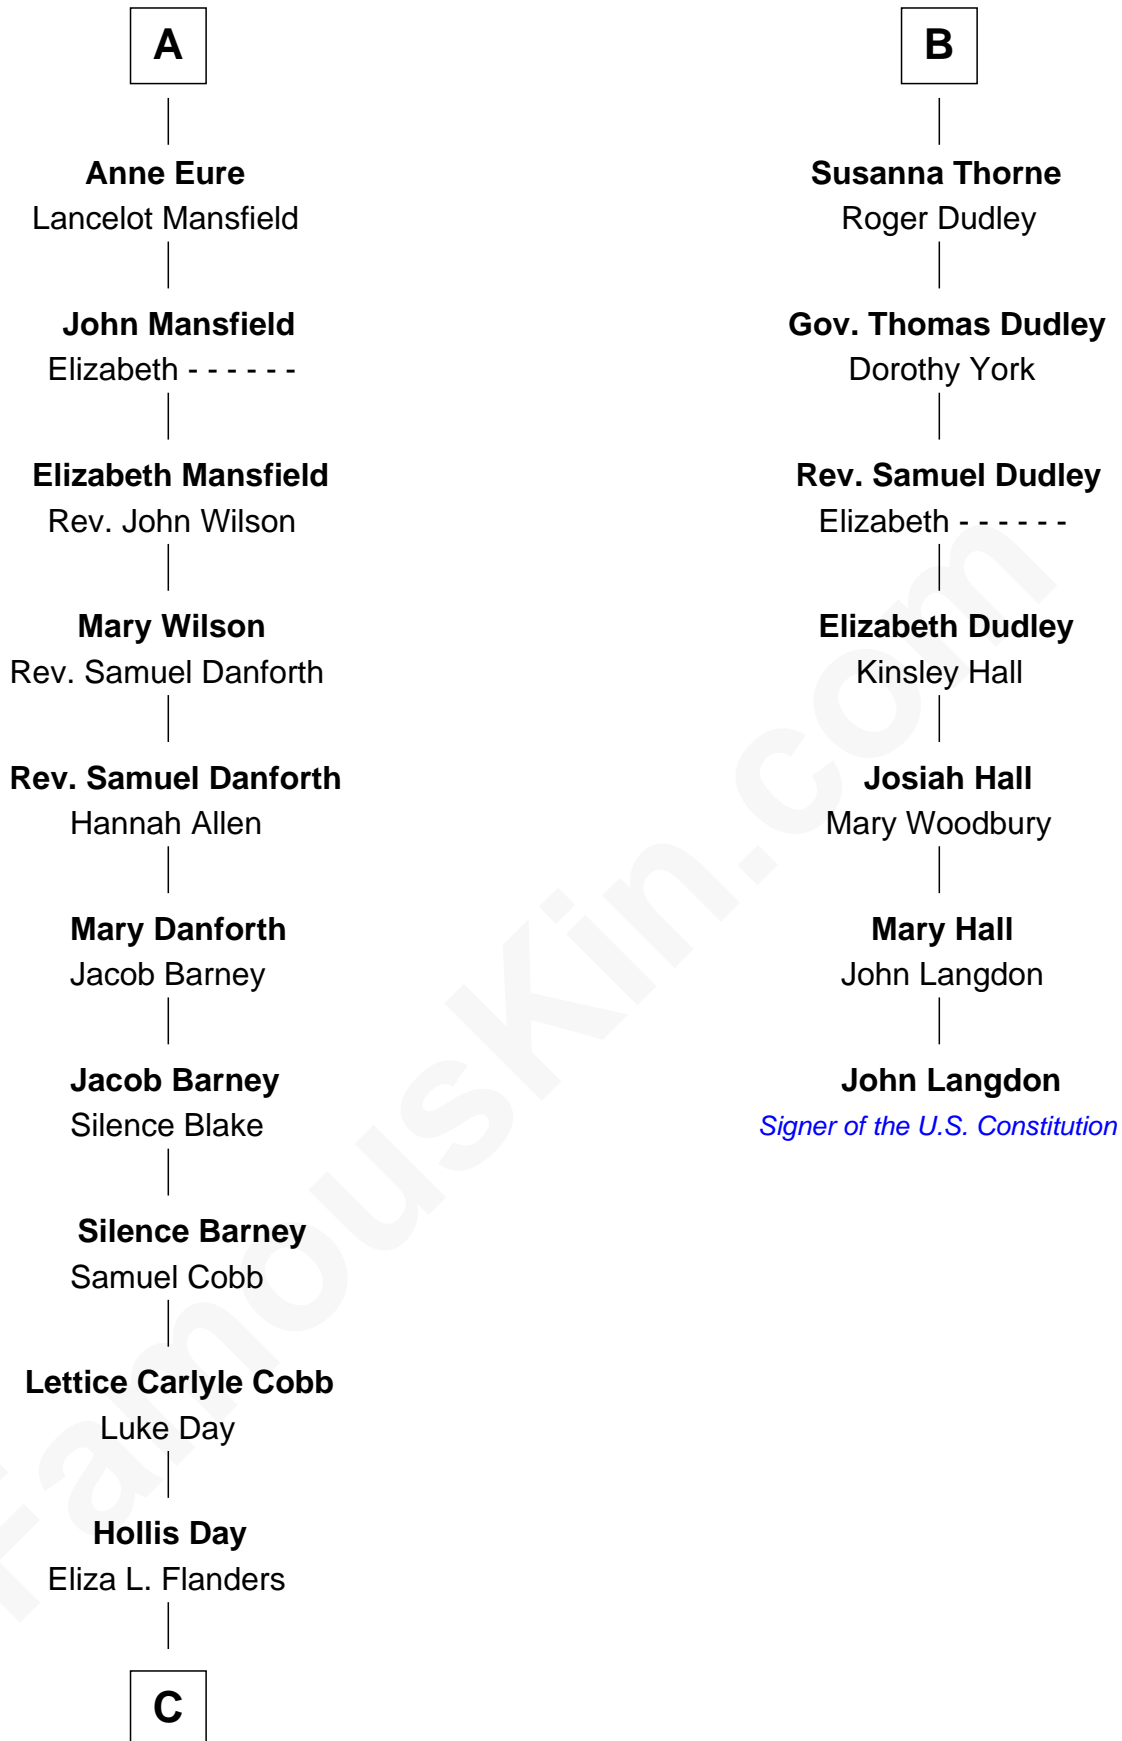

FamousKin.com

Relationship Chart of

Sandra Day O'Connor

First Female U.S. Supreme Court Justice

13th cousin 6 times removed of

John Langdon

Signer of the U.S. Constitution

C

Henry Clay Day
Alice Edith Hilton

Henry R. Day
Ada Mae Wilkey

Sandra Day O'Connor
U.S. Supreme Court Justice

FamousKin.com