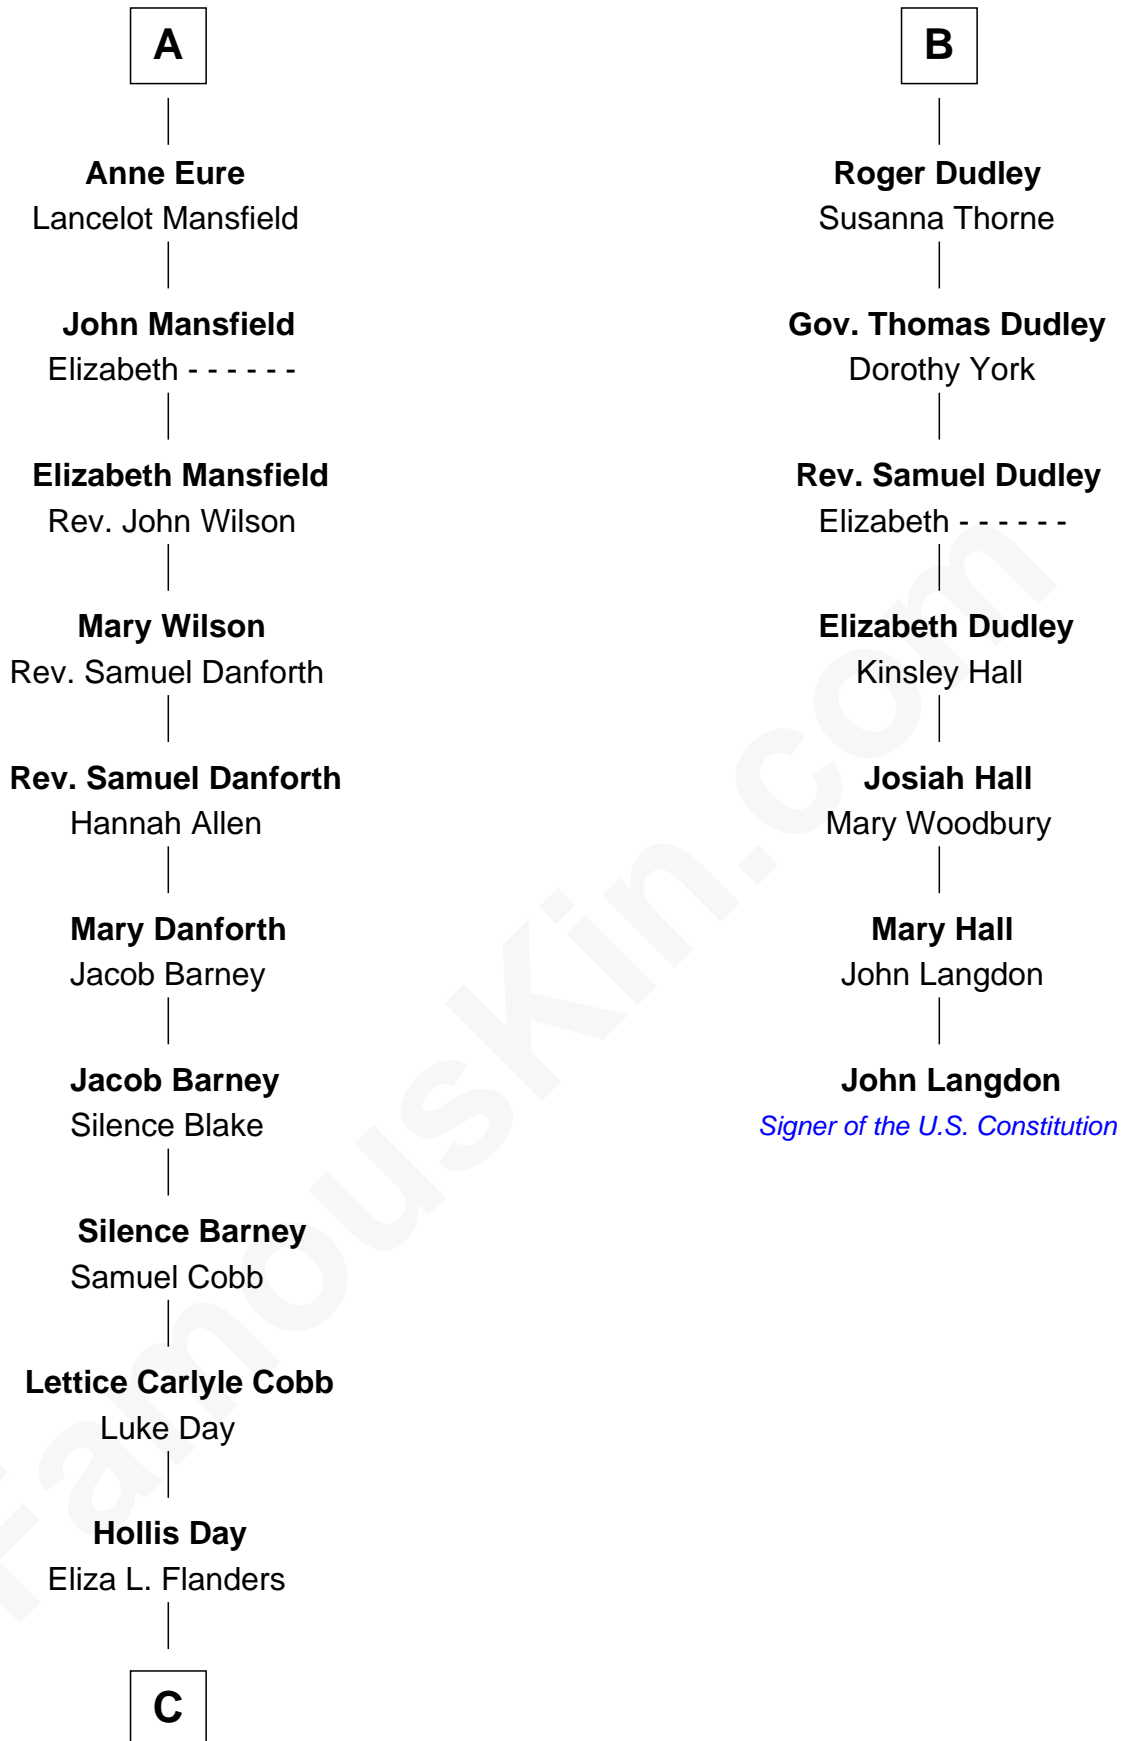

FamousKin.com

Relationship Chart of

Sandra Day O'Connor

First Female U.S. Supreme Court Justice

13th cousin 6 times removed of

John Langdon

Signer of the U.S. Constitution

Sir Philip le Despencer

Alice le Despenser

Sir John Sutton

Sir John Sutton

Constance Blount

Sir John Sutton

Elizabeth Berkeley

Sir Edmund Sutton

Joyce Tiptoft

Sir Edward Sutton

Cecily Willoughby

Sir John Sutton

Cecily Grey

Sir Henry Dudley

- - - - - Ashton

Probable

B