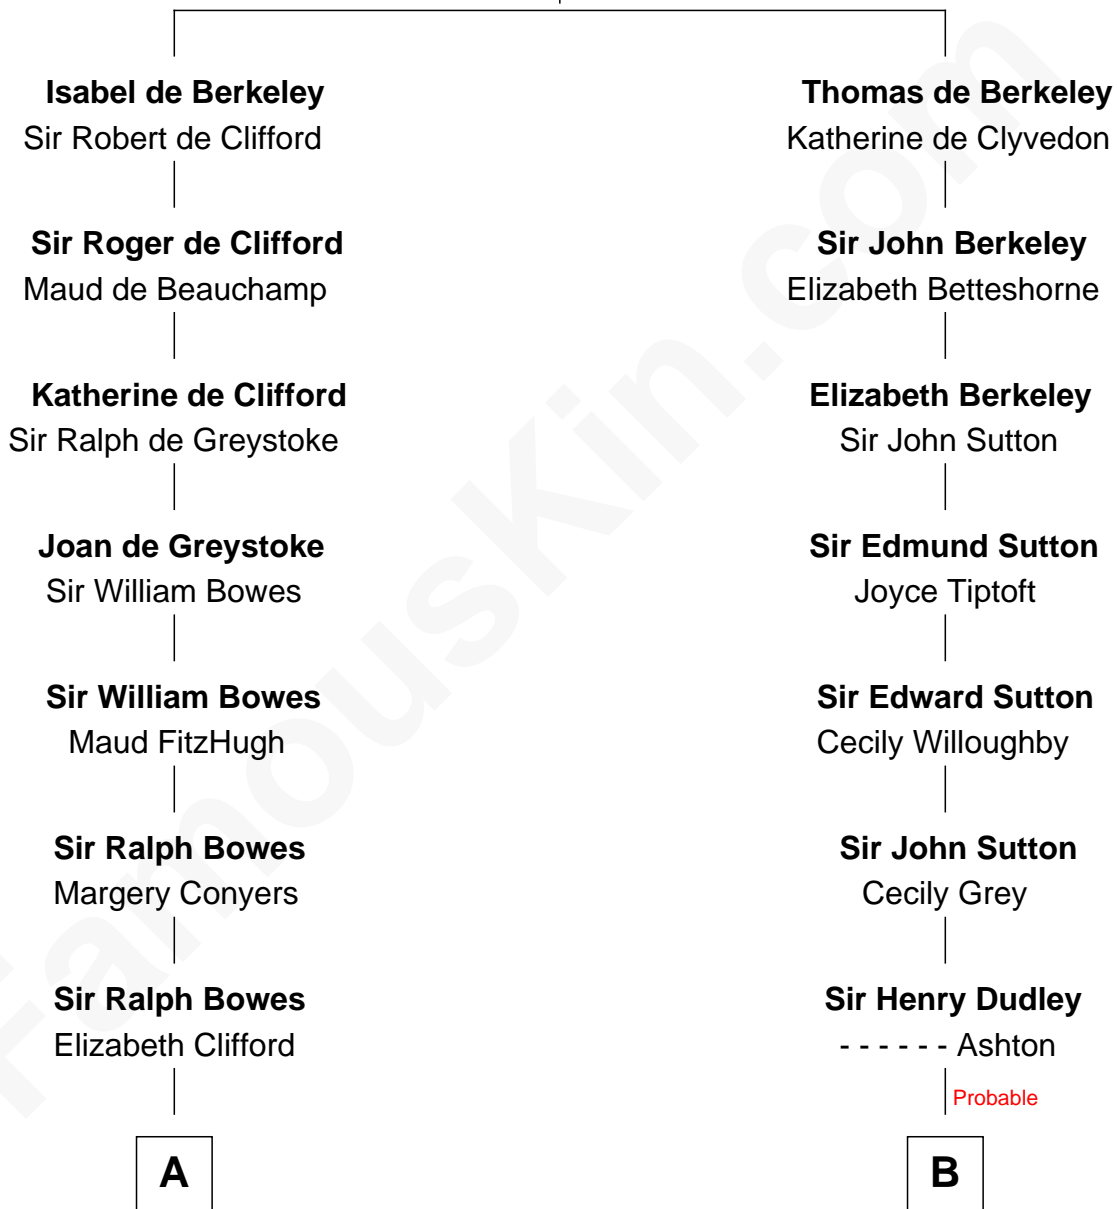

FamousKin.com

Relationship Chart of

Sandra Day O'Connor

First Female U.S. Supreme Court Justice

13th cousin 7 times removed of

John Langdon

Signer of the U.S. Constitution

Sir Maurice de Berkeley

Eve la Zouche

C

—
Hollis Day

Eliza L. Flanders

—
Henry Clay Day

Alice Edith Hilton

—
Henry R. Day

Ada Mae Wilkey