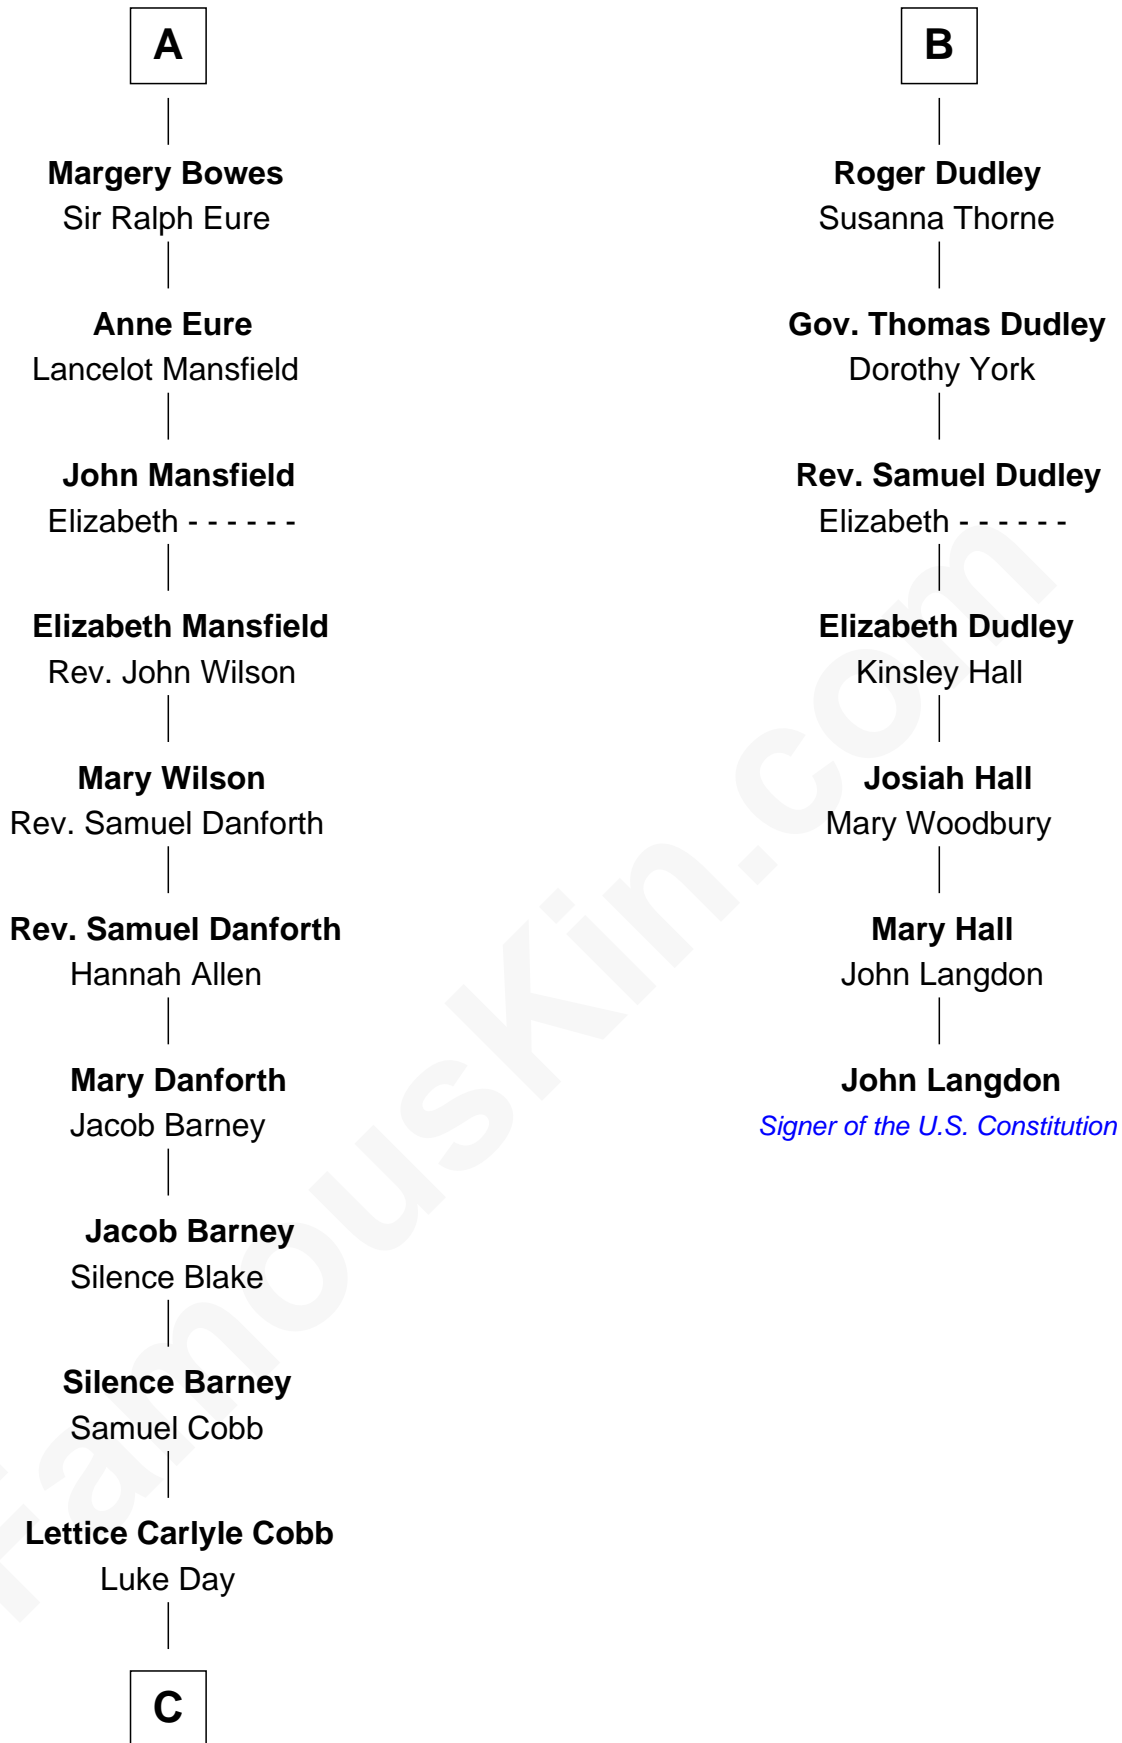

FamousKin.com

Relationship Chart of

Sandra Day O'Connor

First Female U.S. Supreme Court Justice

13th cousin 7 times removed of

John Langdon

Signer of the U.S. Constitution

Sir Maurice de Berkeley

Eve la Zouche

C

—
Hollis Day

Eliza L. Flanders

—
Henry Clay Day

Alice Edith Hilton

—
Henry R. Day

Ada Mae Wilkey