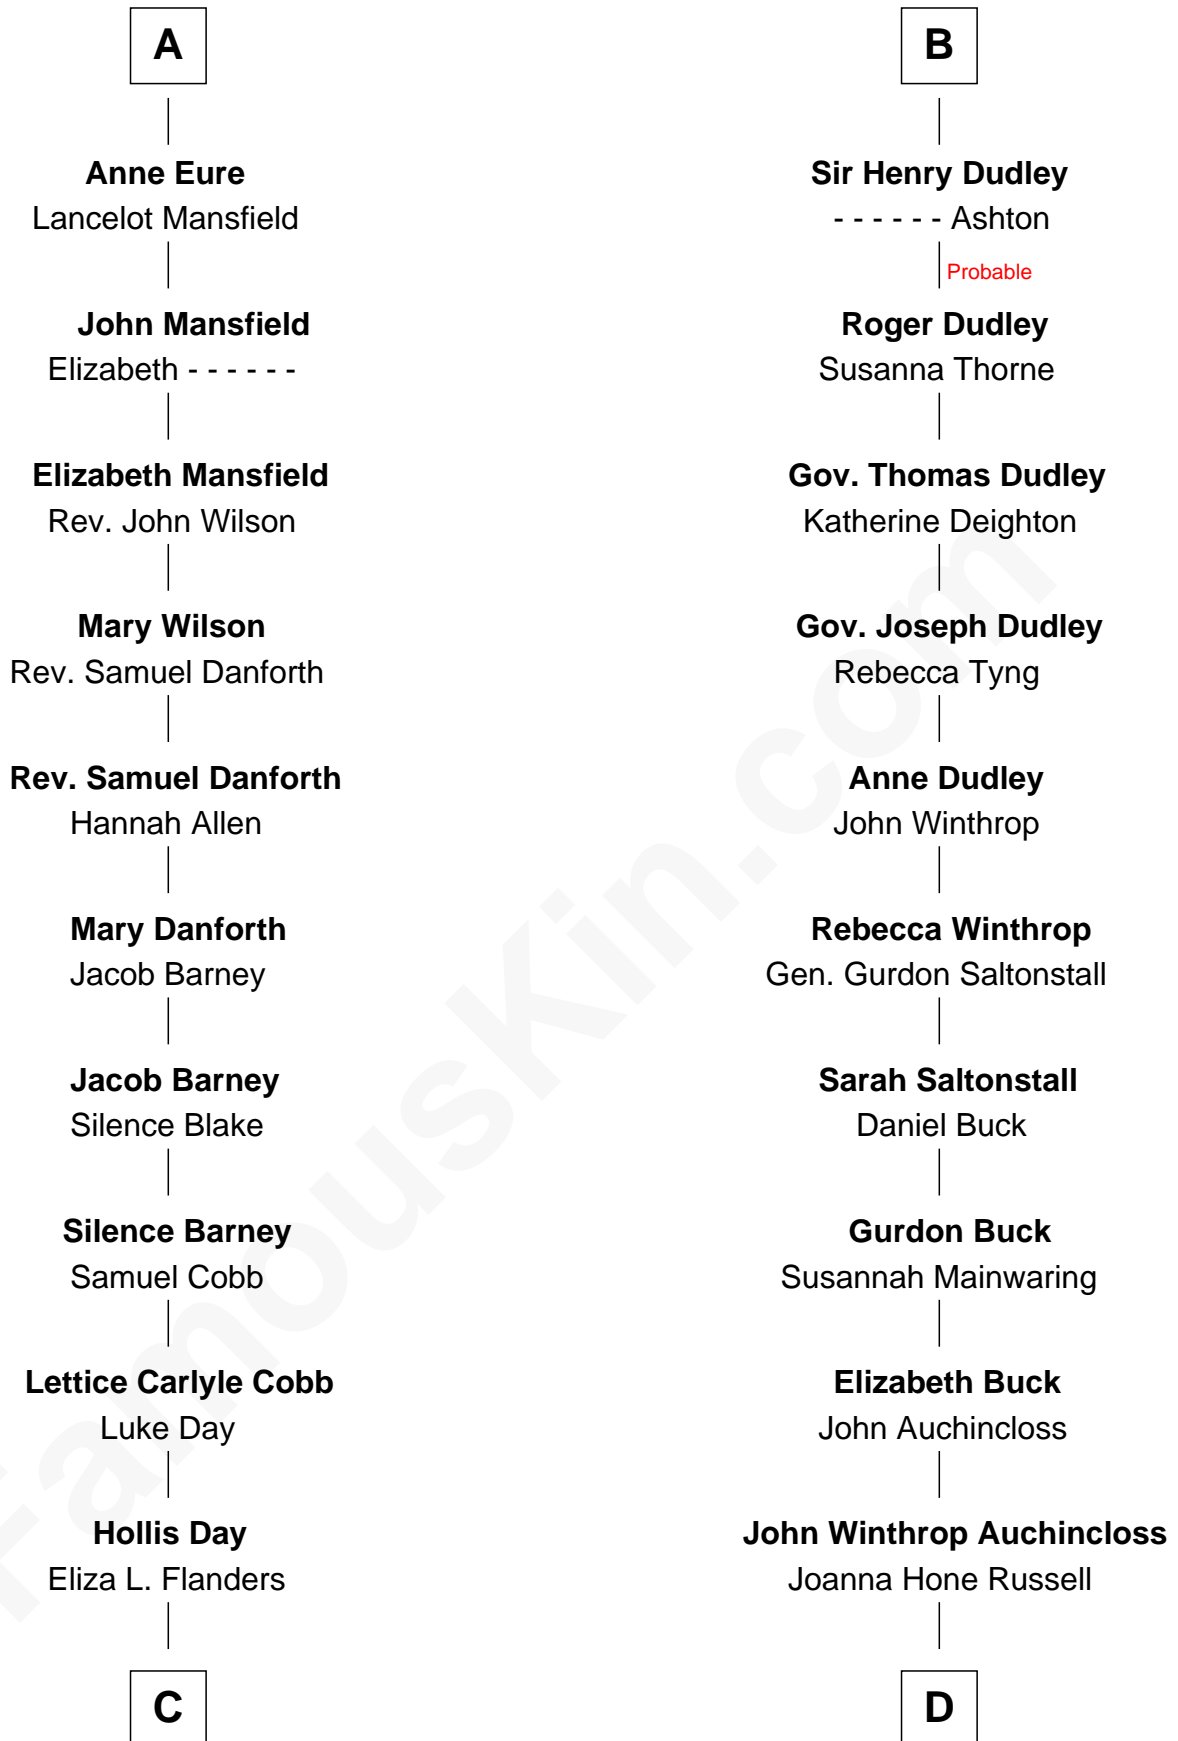

FamousKin.com

Relationship Chart of

Sandra Day O'Connor

First Female U.S. Supreme Court Justice

18th cousin 1 time removed of

Louis Auchincloss

Author

Edmund Fitzalan

Alice de Warenne

C

Henry Clay Day
Alice Edith Hilton

Henry R. Day
Ada Mae Wilkey

Sandra Day O'Connor
U.S. Supreme Court Justice

D

Joseph Howland Auchincloss
Priscilla Dixon Stanton

Louis Auchincloss
Author