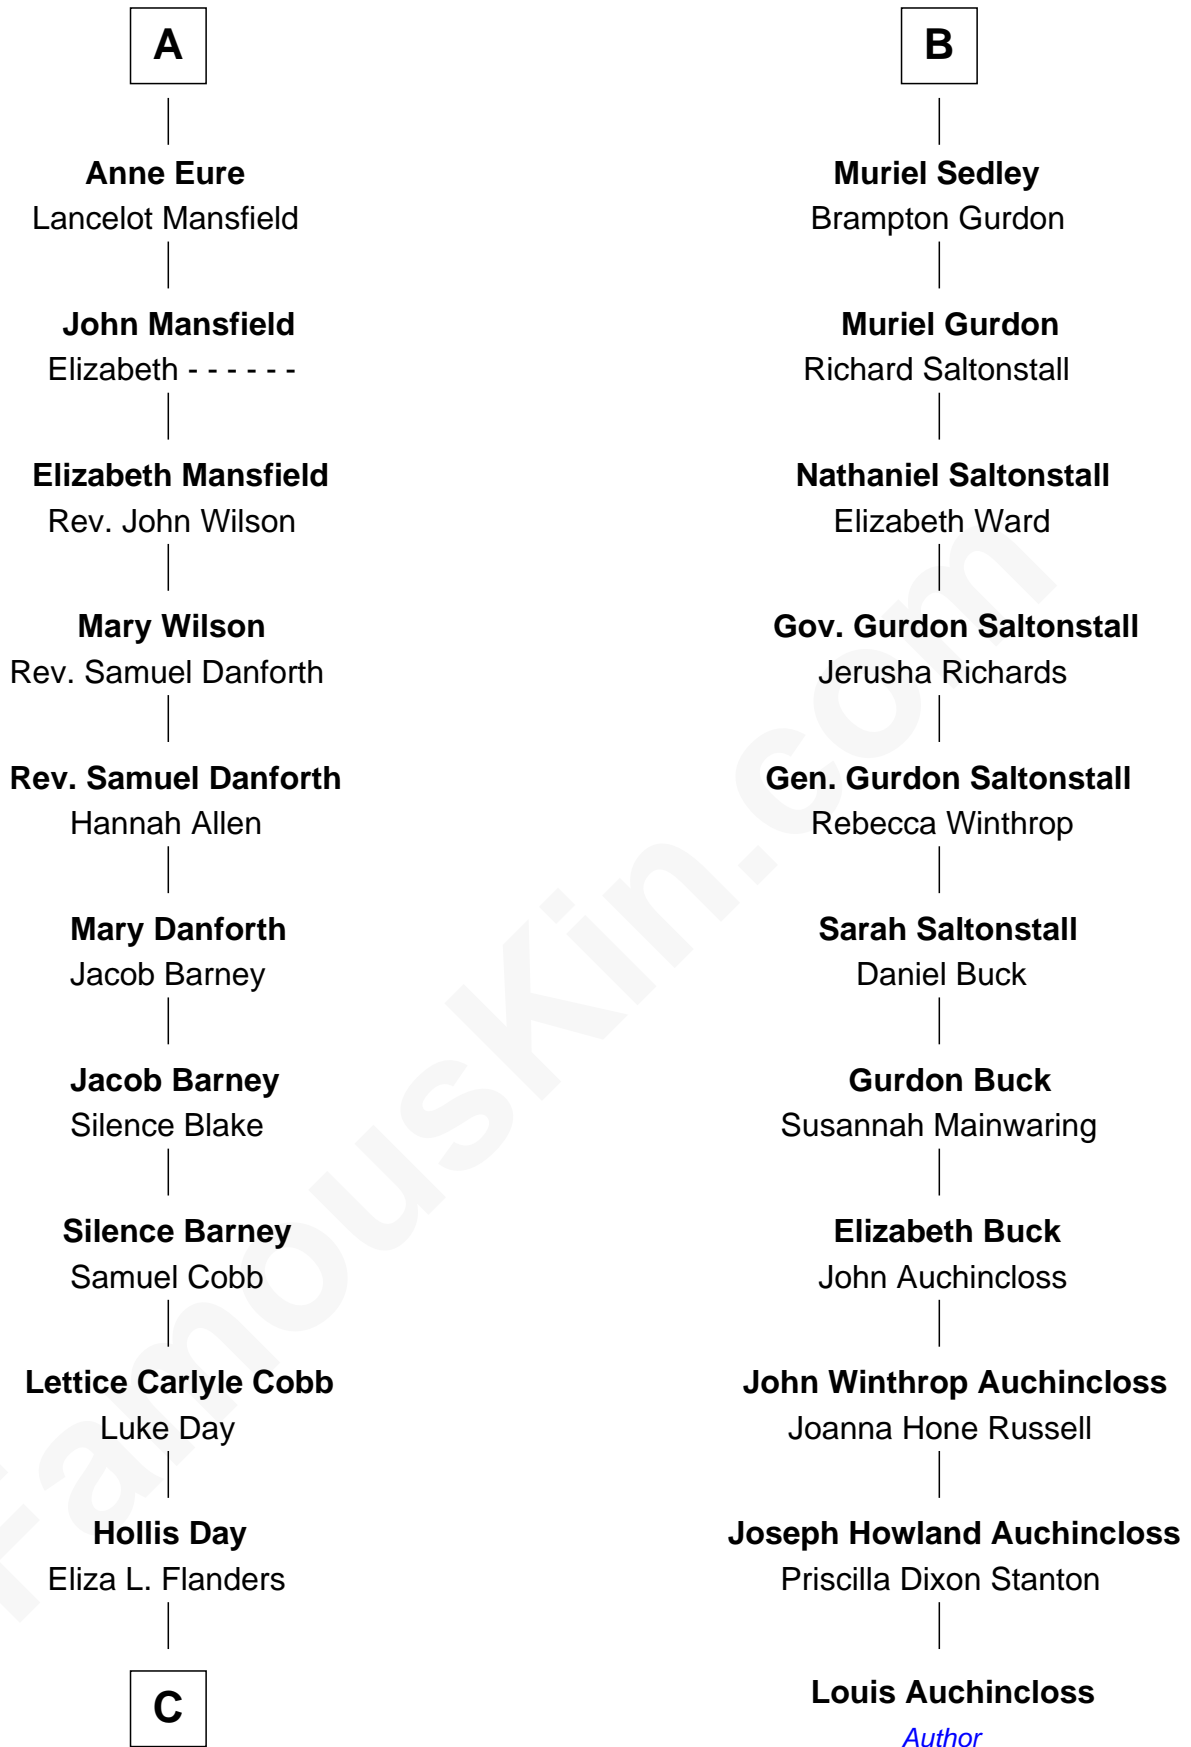

FamousKin.com

Relationship Chart of

Sandra Day O'Connor

First Female U.S. Supreme Court Justice

17th cousin 2 times removed of

Louis Auchincloss

Author

C