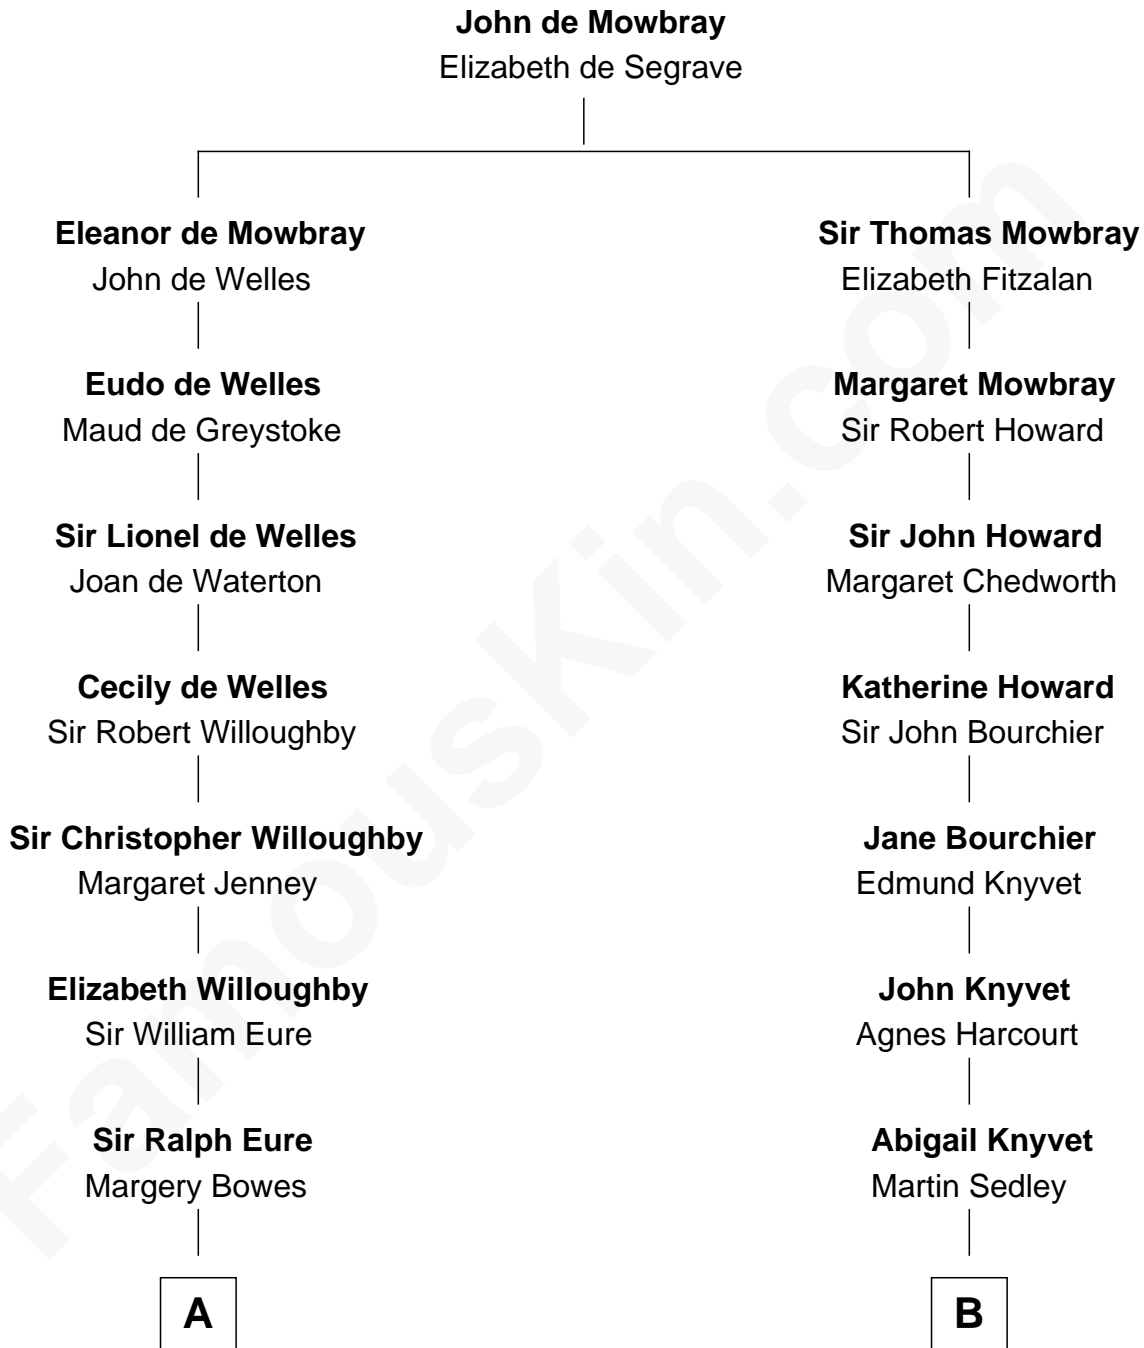

FamousKin.com

Relationship Chart of

Sandra Day O'Connor

First Female U.S. Supreme Court Justice

17th cousin 2 times removed of

Louis Auchincloss

Author

C

Henry Clay Day
Alice Edith Hilton

Henry R. Day
Ada Mae Wilkey

Sandra Day O'Connor
U.S. Supreme Court Justice

FamousKin.com