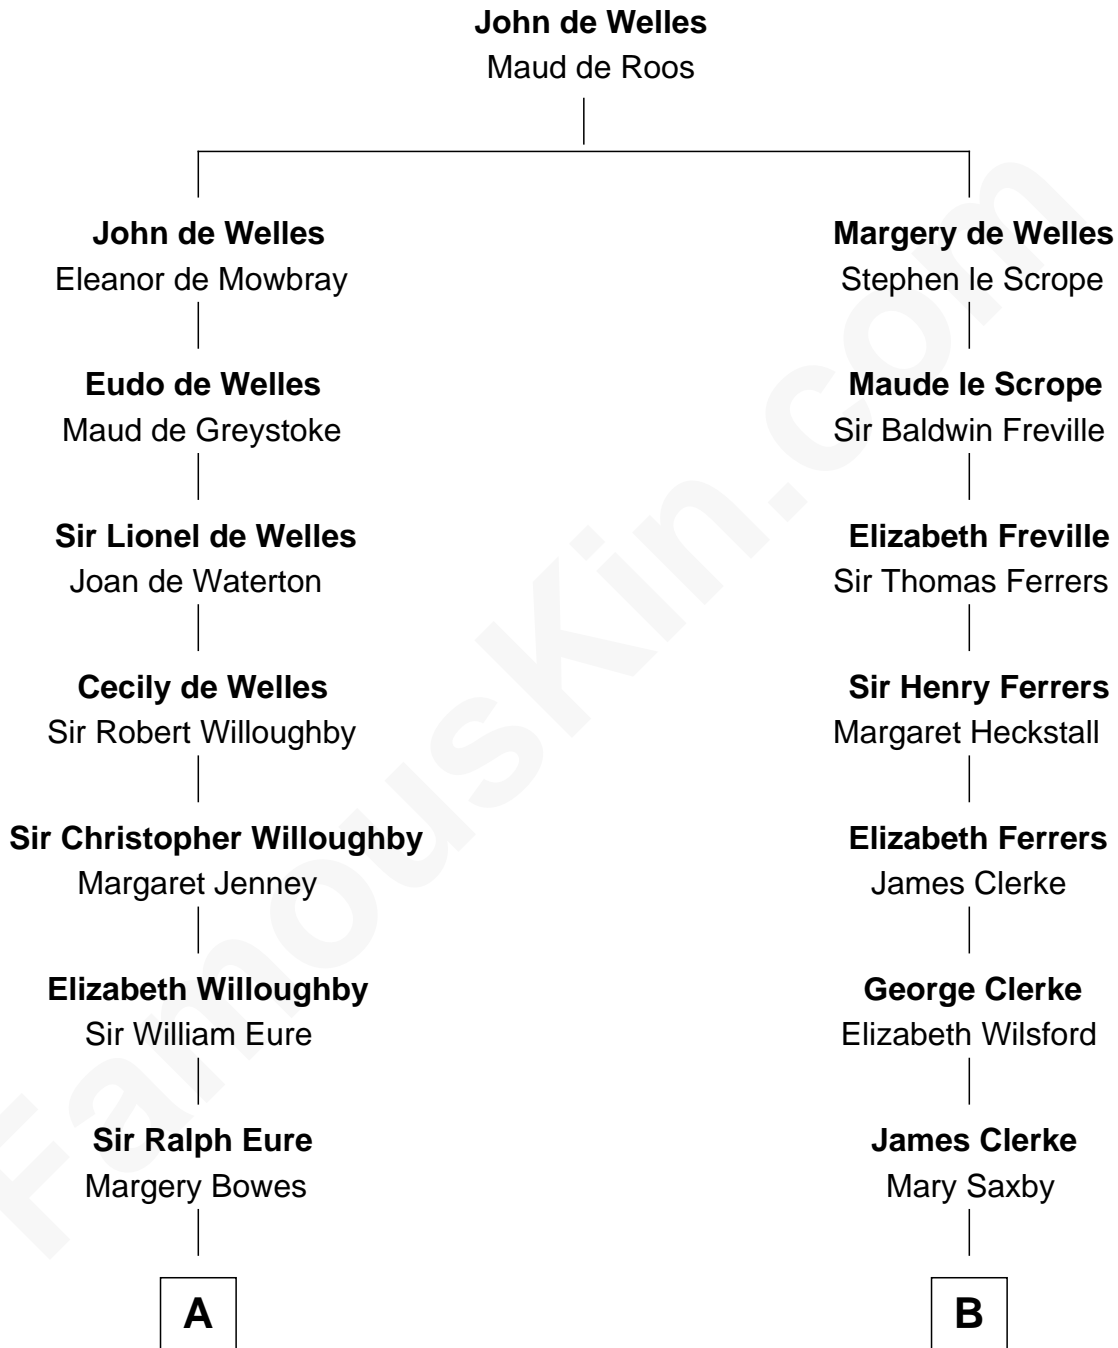

## Relationship Chart of

### Sandra Day O'Connor

First Female U.S. Supreme Court Justice

15th cousin 4 times removed of

**Hetty Green**

"The Witch of Wall Street"

**C**

Henry Clay Day  
Alice Edith Hilton

Henry R. Day  
Ada Mae Wilkey