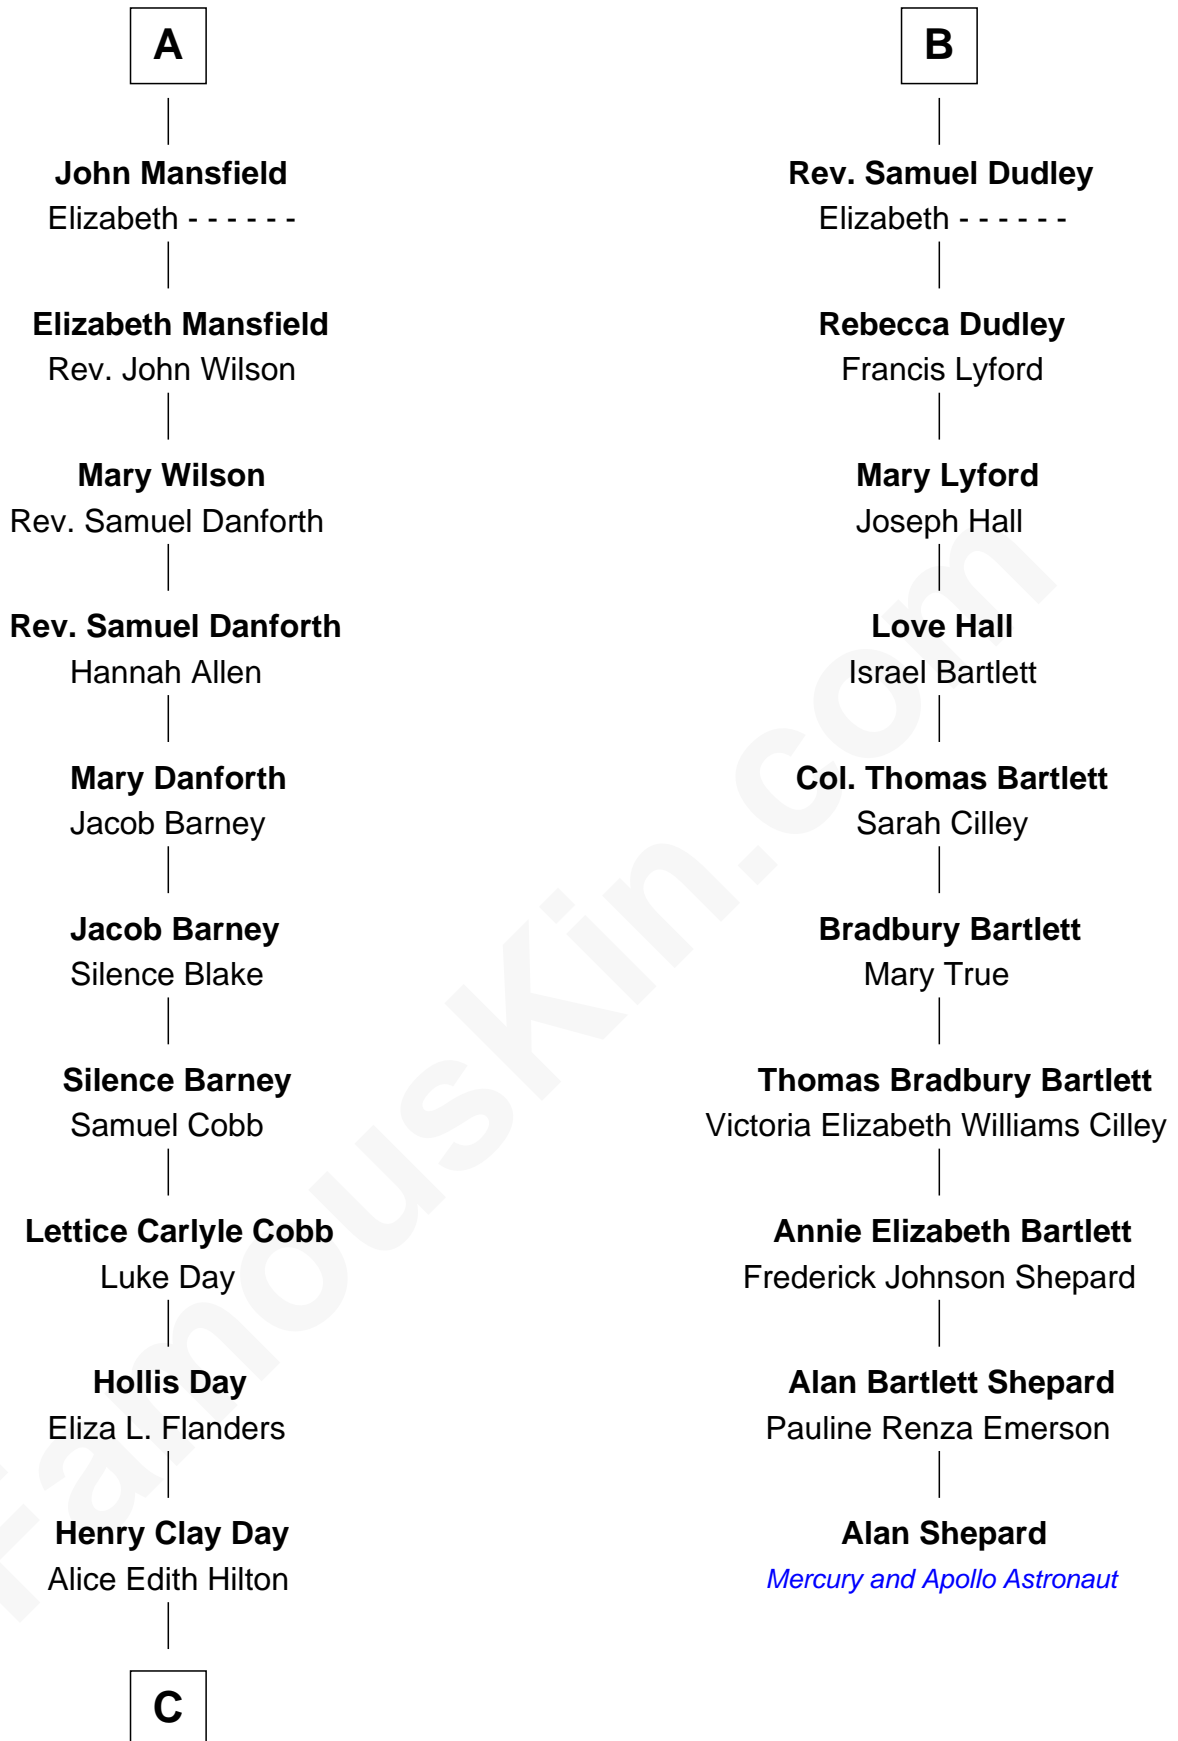

FamousKin.com

Relationship Chart of

Sandra Day O'Connor

First Female U.S. Supreme Court Justice

16th cousin 2 times removed of

Alan Shepard

Mercury and Apollo Astronaut

C