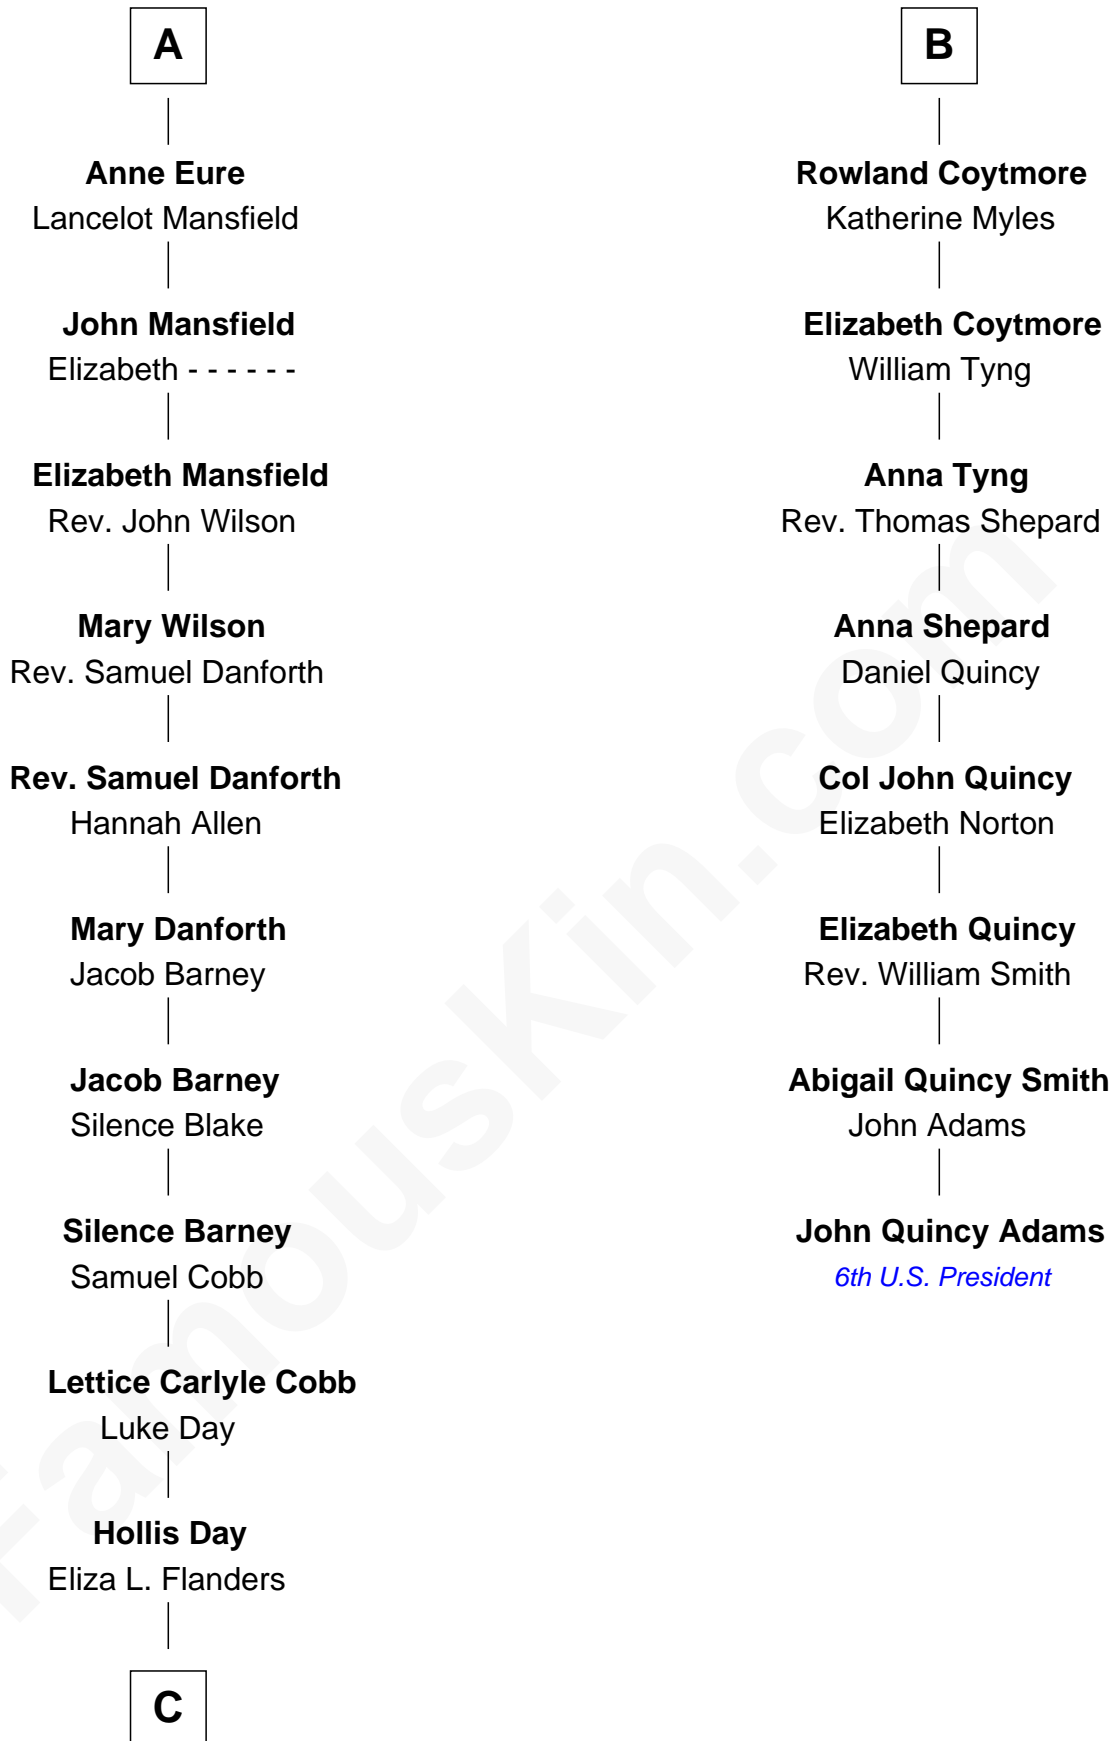

FamousKin.com

Relationship Chart of

Sandra Day O'Connor

First Female U.S. Supreme Court Justice

14th cousin 5 times removed of

John Quincy Adams

6th U.S. President

John of Gaunt
Katherine Roet

C

Henry Clay Day
Alice Edith Hilton

Henry R. Day
Ada Mae Wilkey

Sandra Day O'Connor
U.S. Supreme Court Justice

FamousKin.com