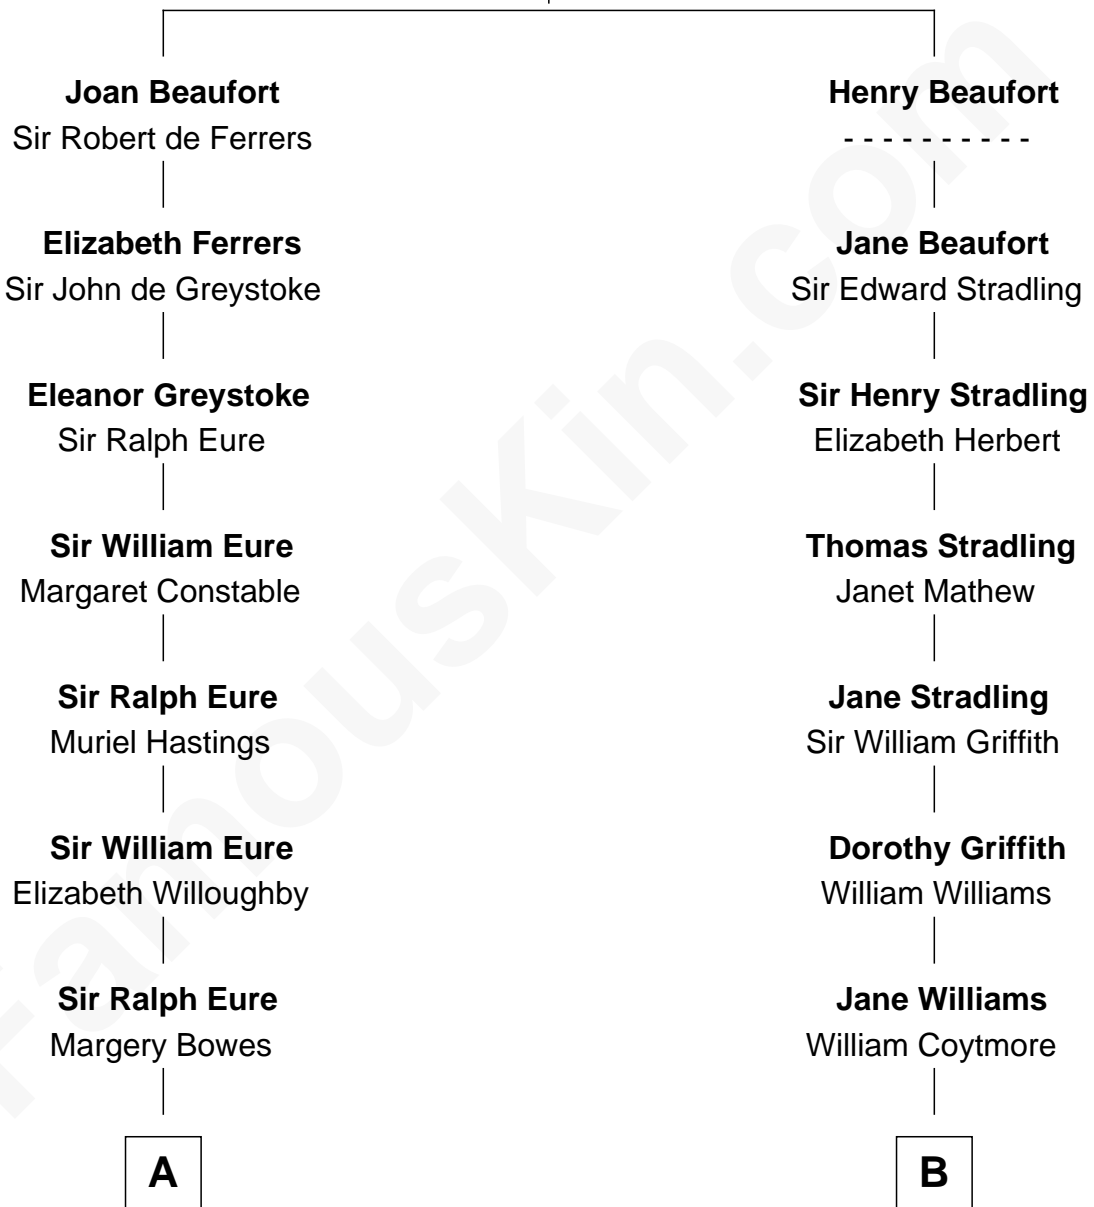

FamousKin.com

Relationship Chart of

Sandra Day O'Connor

First Female U.S. Supreme Court Justice

14th cousin 5 times removed of

John Quincy Adams

6th U.S. President

John of Gaunt
Katherine Roet

C

Henry Clay Day
Alice Edith Hilton

Henry R. Day
Ada Mae Wilkey

Sandra Day O'Connor
U.S. Supreme Court Justice

FamousKin.com