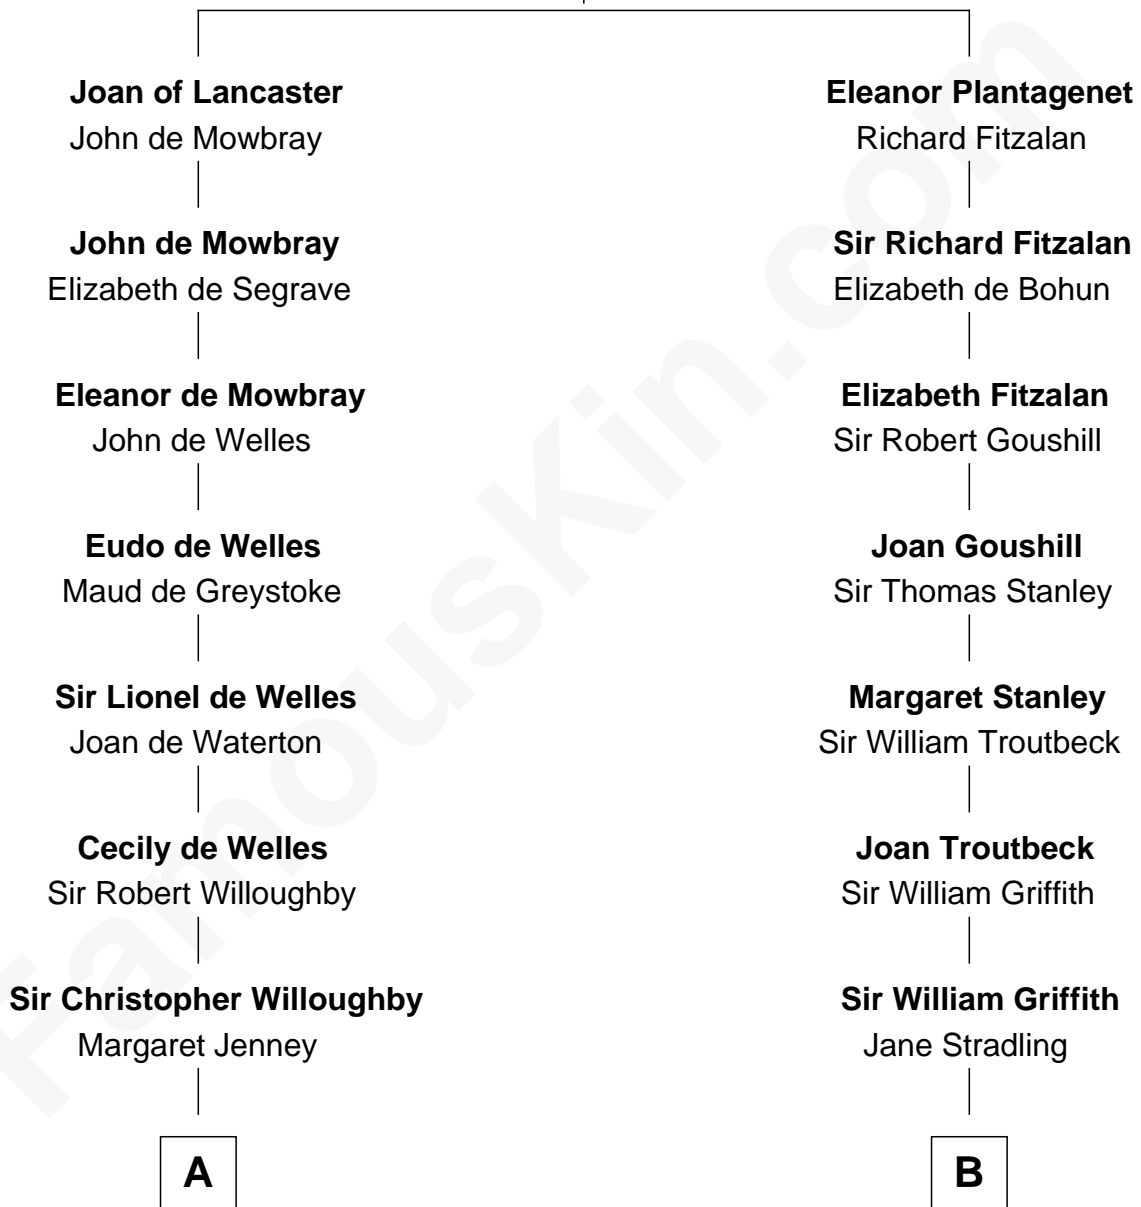

## Relationship Chart of

### Sandra Day O'Connor

*First Female U.S. Supreme Court Justice*

16th cousin 5 times removed of

### John Quincy Adams

*6th U.S. President*

**Henry Plantagenet**  
Maud de Chaworth

**C**

—  
**Lettice Carlyle Cobb**

Luke Day

—  
**Hollis Day**

Eliza L. Flanders