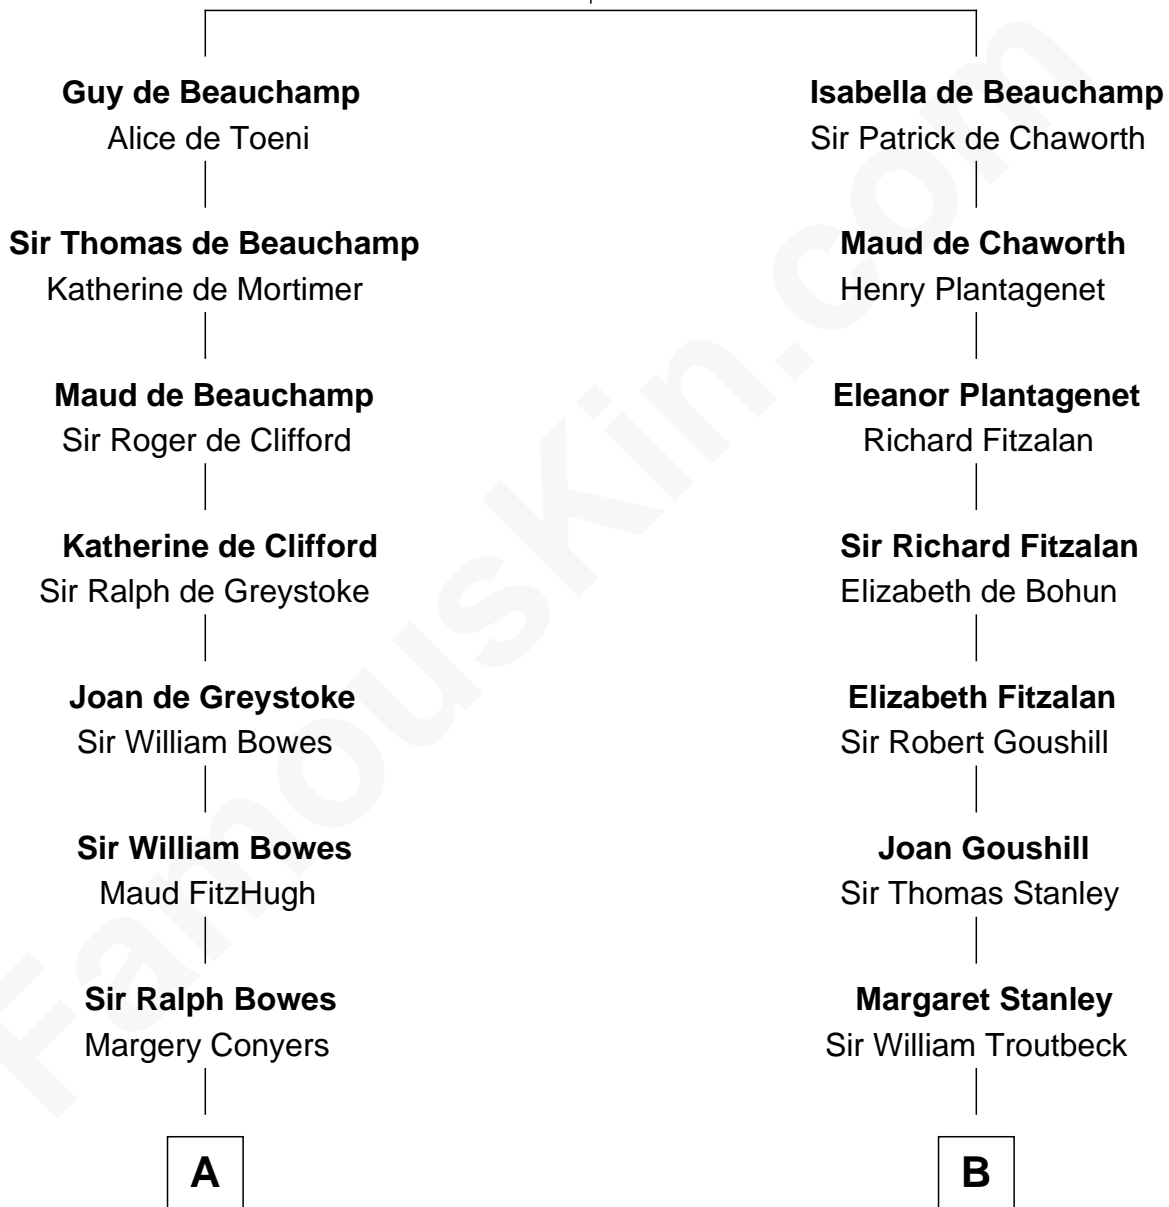

FamousKin.com

Relationship Chart of

Sandra Day O'Connor

First Female U.S. Supreme Court Justice

18th cousin 3 times removed of

John Quincy Adams

6th U.S. President

William de Beauchamp

Maud FitzJohn

C

Lettice Carlyle Cobb

Luke Day

Hollis Day

Eliza L. Flanders

Henry Clay Day

Alice Edith Hilton

6th U.S. President

FamousKin.com